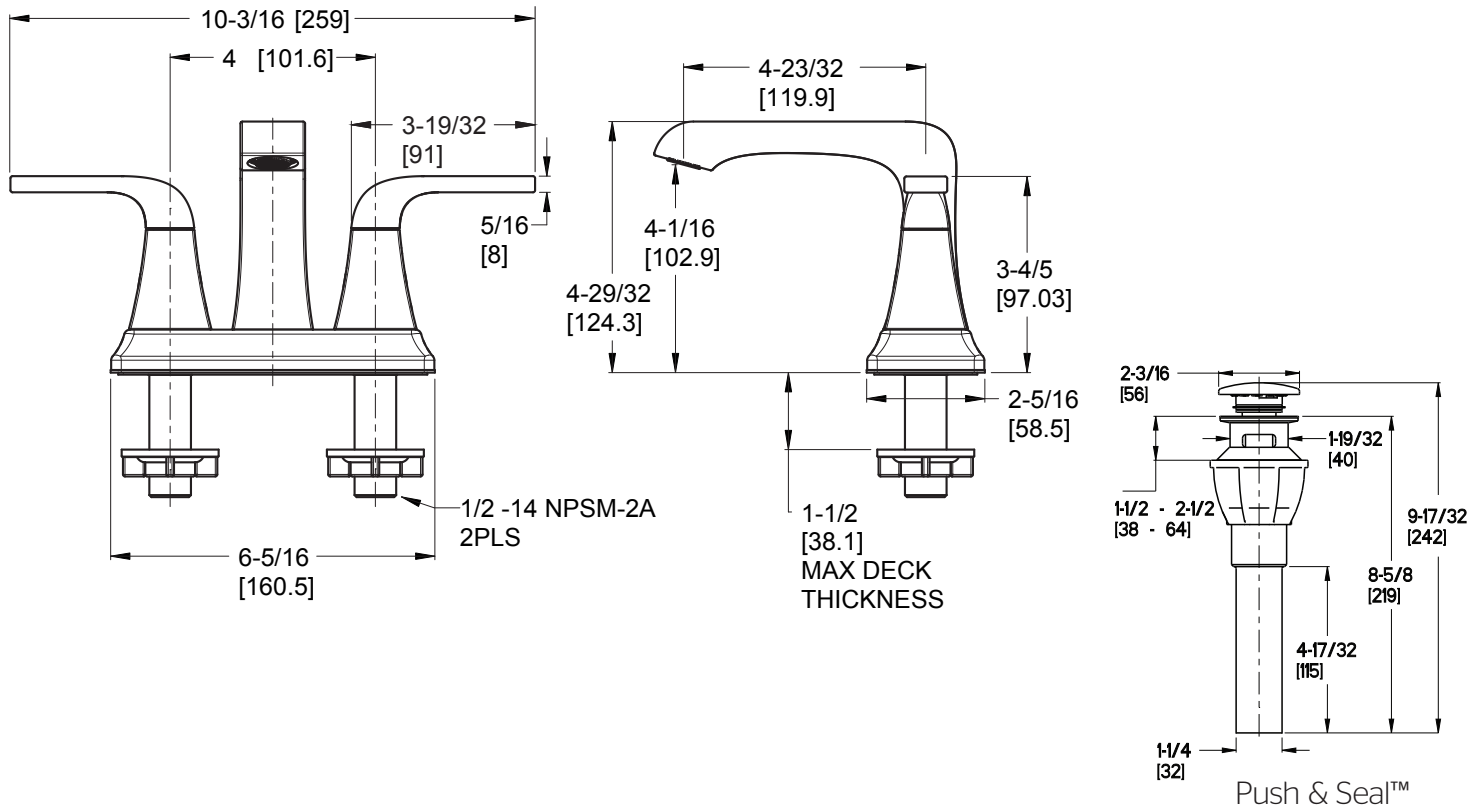

Vorena™ 4" Centerset Lavatory Faucet

F-048-VOCC Finish(CC)

F-048-VOKK Finish(KK)

Specifications

- 3-Hole Installation
- Push & Seal™ Pop-Up

Features

- 1.5 GPM Flow Rate
- All Metal Construction
- Cache Aerator with Tool
- Concealed Screw
- Fixed Hubs
- 3-Hole Installation
- High Arc Spout
- Mounting Hardware Included
- TiteSeal™ Technology
- PVD Finish (KK Finish Only)
- Push & Seal™ Pop-Up
- Limited Lifetime Warranty

Dimensions

Ø1 Min to Ø1-1/2 Max. Deck Hole Openings