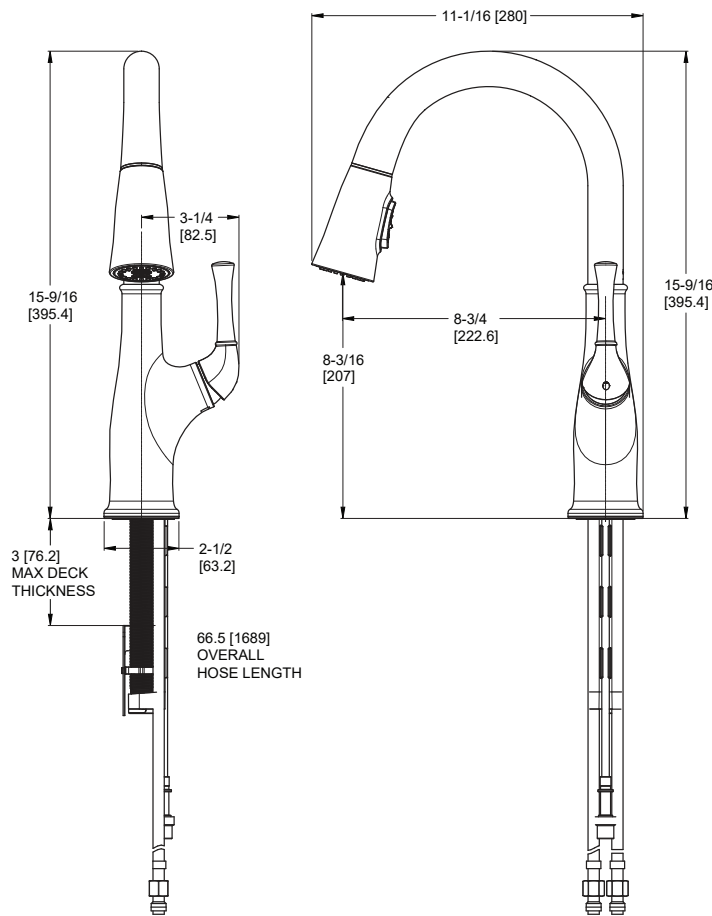

Alderwood™ Pull-Down Kitchen Faucet

- F-529-7AWB Finish(B)
- F-529-7AWBG Finish(BG)
- F-529-7AWC Finish(C)
- F-529-7AWGS Finish(GS)
- F-529-7AWY Finish(Y)

Specifications

Features

- 1.8 GPM Flow Rate
- 1, 2, 3, or 4-Hole Installation; Deck Plate or Single Hole Mounting Option
- 3 Function Pull-Down Sprayer (Spray, Stream, and HydroBlade™)
- 360° Rotating High Arc Swivel Spout
- MagnePfit™ Sprayhead Docking
- AutoAlign™ Sprayhead Docking
- Spot Defense™ Finish Resists Spots and Fingerprints (GS Finish Only)
- TopPfit™ Top Mount Installation
- TopPfit™ Quick Install Tool
- SoloTilt™ One-Hand Soap
- 13.8" Pull-Down Hose Length
- Nylon Braided Hose
- 36" Integrated PERT Supply Lines with 3/8" Connection
- Forward Handle Operation
- TiteSeal™ Technology
- Pfast Connect™ Adapter Technology
- Pforever Seal™ Ceramic Disc Valve
- Limited Lifetime Warranty

Code Compliance

Pfister products are designed and manufactured in compliance with the following standards and codes:

- IAPMO Certified to ASME A112.18.1/CSA B125.1 including:
 - ASME A112.18.3 (Backflow Prevention)
- NSF/ANSI/CAN61:Q≤1
- CEC Certified/CALGreen compliant
- ADA Compliant - ANSI A117.1 (Lever Handle Only)

Dimensions

Ø1-3/8 Min to Ø1-1/2 Max. Deck Hole Openings

Optional Included Deckplate

Top Filling Soap Dispenser

36 Inch Supply Lines with 3/8 Female Compression Brass Connections