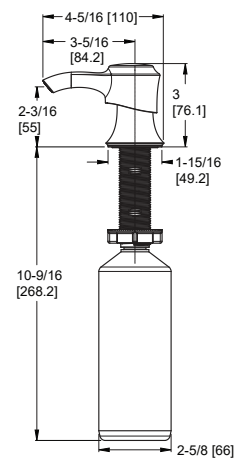

Alderwood™ Pull-Down Kitchen Faucet

- F-529-7AWB Finish(B)
- F-529-7AWBG Finish(BG)
- F-529-7AWC Finish(C)
- F-529-7AWGS Finish(GS)
- F-529-7AWY Finish(Y)

Specifications

Features

- 1.8 GPM Flow Rate
- 1, 2, 3, or 4-Hole Installation; Deck Plate or Single Hole Mounting Option
- 3 Function Pull-Down Sprayer (Spray, Stream, and HydroBlade™)
- 360° Rotating High Arc Swivel Spout
- MagnePfit™ Sprayhead Docking
- AutoAlign™ Sprayhead Docking
- Spot Defense™ Finish Resists Spots and Fingerprints (GS Finish Only)
- TopPfit™ Top Mount Installation
- TopPfit™ Quick Install Tool
- SoloTilt™ One-Hand Soap
- 13.8" Pull-Down Hose Length
- Nylon Braided Hose
- 36" Integrated PERT Supply Lines with 3/8" Connection
- Forward Handle Operation
- TiteSeal™ Technology
- Pfast Connect™ Adapter Technology
- Pforever Seal™ Ceramic Disc Valve
- Limited Lifetime Warranty

Dimensions

Ø1-3/8 Min to Ø1-1/2 Max. Deck Hole Openings

Optional Included Deckplate

Top Filling Soap Dispenser

36 Inch Supply Lines with 3/8 Female Compression Brass Connections