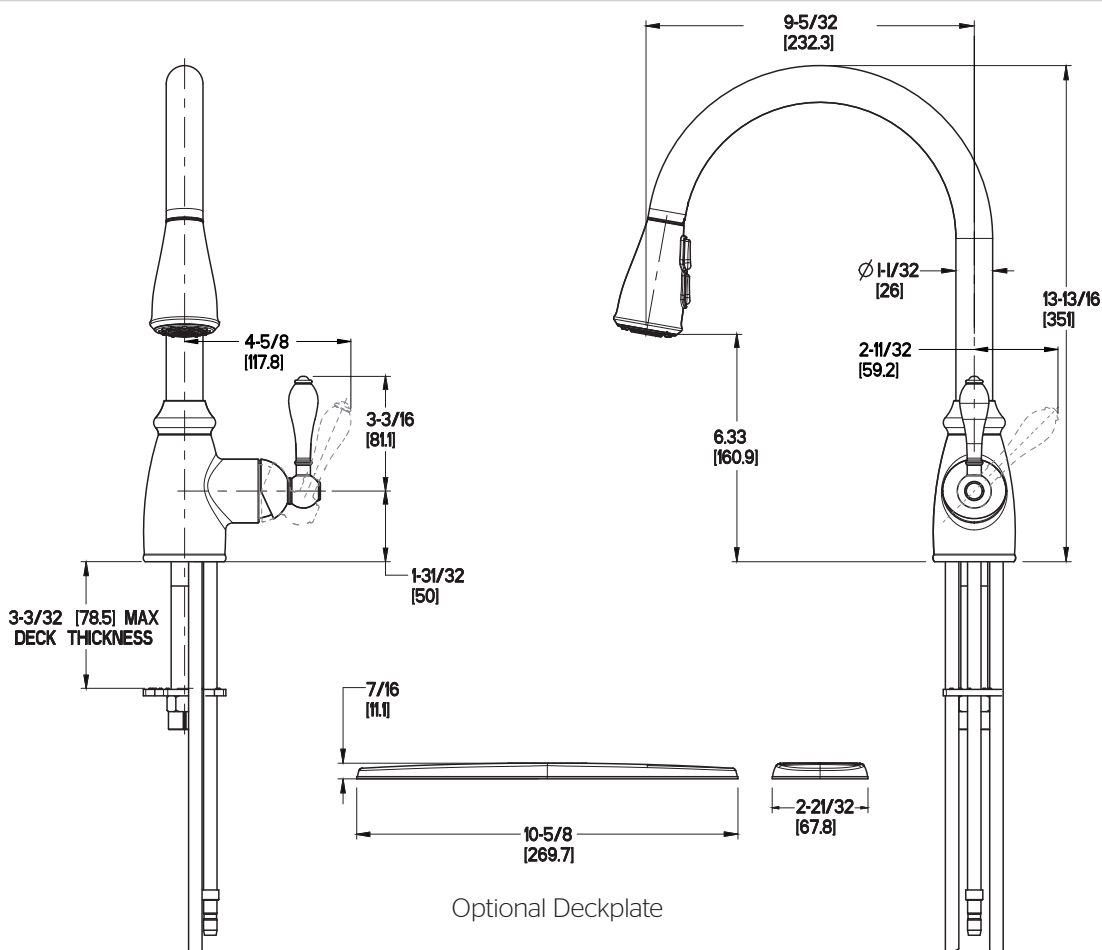

Canton™ Pull-Down Kitchen Faucet

F529-7CNU Finish(U)

F529-7CNY Finish(Y)

Specifications

- 1 or 3-Hole Installation Spout
- Flex-Line Supply Lines
- Pforever Seal

Features

- 1.8 GPM Flow Rate
- 1 or 3-Hole Installation; Deck Plate or Single Hole Mounting Option
- 3 Function Pull-Down Sprayer with Pulse
- High Arc Spout
- 360° Rotating Spout
- Flex-Line Supply Lines
- Quick Install Tool
- Pforever Seal Ceramic Disc Valve
- Pforever Warranty®

Code Compliance

Pfister products are designed and manufactured in compliance with the following standards and codes:

- IAPMO Certified
- CSA B125 Certified
- ASME A112.18.1
- NSF 61/9 Annex G (Low lead)
- Cal Green Compliant
- ADA Compliant-ANSI A117.1 (Lever handles only)
- ASME A112.18.3 (Backflow Prevention)

Dimensions

Ø1-3/8 Min to Ø1-1/2 Max. Deck Hole Openings

Optional Deckplate