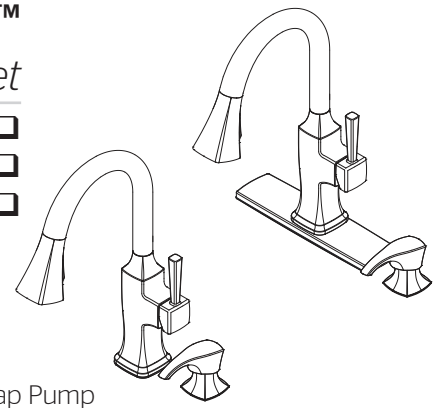

Pull-Down Kitchen Faucet

- F529-7KFB Finish(B)
- F529-7KFC Finish(C)
- F529-7KFGS Finish(GS)

Specifications

Features

- 1.8 GPM Flow Rate
- 1, 2, 3 or 4-Hole Installation; Deck Plate or Single Hole Mounting Option
- 2 Function Sprayer
- 360° Rotating Spout
- AccuDock™ Sprayhead Docking
- Forward Handle Operation
- Mounting Hardware Included
- Spot Defense™ Finish Resists Spots and Fingerprints (GS Finish Only)
- Flex-Line Supply Lines
- Quick Install Tool
- Pfast Connect™
- SoloTilt™ One-Hand Soap Dispenser Included
- Swivel Spout
- TiteSeal™ Technology
- Pforever Seal Ceramic Disc Valve
- Limited Lifetime Warranty

Code Compliance

Pfister products are designed and manufactured in compliance with the following standards and codes:

- IAPMO Certified to ASME A112.18.1/CSA B125.1 including:
 - ASME A112.18.3 (Backflow Prevention)
- NSF/ANSI/CAN61:Q≤1
- CEC Certified/CALGreen compliant
- ADA Compliant - ANSI A117.1 (Lever Handle Only)

Dimensions

Top Filling Soap Dispenser

36 Inch Supply Lines with 3/8 Female Compression Brass Connections