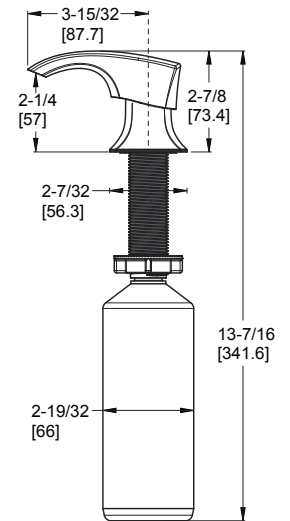

Pull-Down Kitchen Faucet

- F529-7KFB Finish(B)
- F529-7KFC Finish(C)
- F529-7KFGS Finish(GS)

Specifications

Features

- 1.8 GPM Flow Rate
- 1, 2, 3 or 4-Hole Installation; Deck Plate or Single Hole Mounting Option
- 2 Function Sprayer
- 360° Rotating Spout
- AccuDock™ Sprayhead Docking
- Forward Handle Operation
- Mounting Hardware Included
- Spot Defense™ Finish Resists Spots and Fingerprints (GS Finish Only)
- Flex-Line Supply Lines
- Quick Install Tool
- Pfast Connect™
- SoloTilt™ One-Hand Soap Dispenser Included
- Swivel Spout
- TiteSeal™ Technology
- Pforever Seal Ceramic Disc Valve
- Limited Lifetime Warranty

Dimensions

Top Filling Soap Dispenser

36 Inch Supply Lines with 3/8 Female Compression Brass Connections