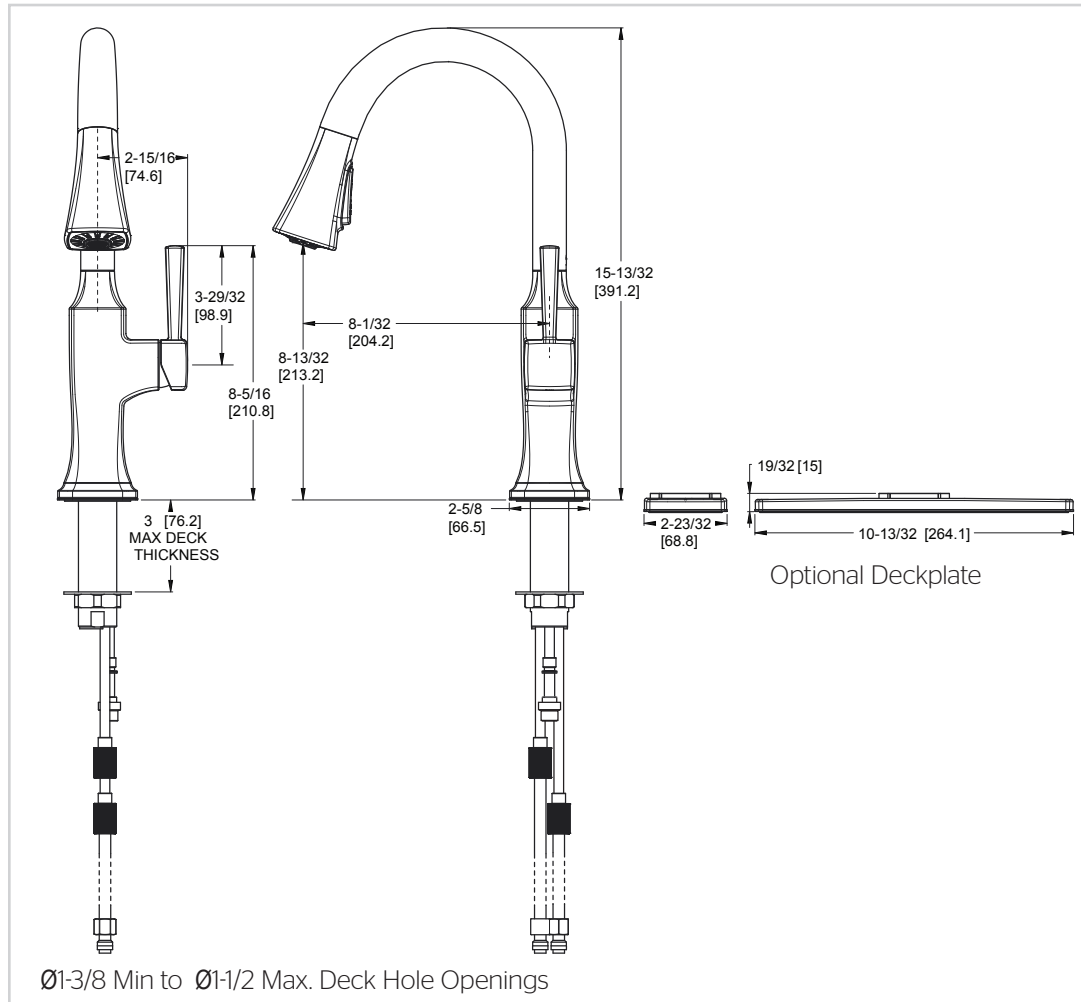

Pull-Down Kitchen Faucet

- F529-7KFB Finish(B)
- F529-7KFC Finish(C)
- F529-7KFGS Finish(GS)

Specifications

Features

- 1.8 GPM Flow Rate
- 1, 2, 3 or 4-Hole Installation; Deck Plate or Single Hole Mounting Option
- 2 Function Sprayer
- 360° Rotating Spout
- AccuDock™ Sprayhead Docking
- Forward Handle Operation
- Mounting Hardware Included
- Spot Defense™ Finish Resists Spots and Fingerprints (GS Finish Only)
- Flex-Line Supply Lines
- Quick Install Tool
- Pfast Connect™
- SoloTilt™ One-Hand Soap Dispenser Included
- Swivel Spout
- TiteSeal™ Technology
- Pforever Seal Ceramic Disc Valve
- Limited Lifetime Warranty

Dimensions

Top Filling Soap Dispenser

36 Inch Supply Lines with 3/8 Female Compression Brass Connections