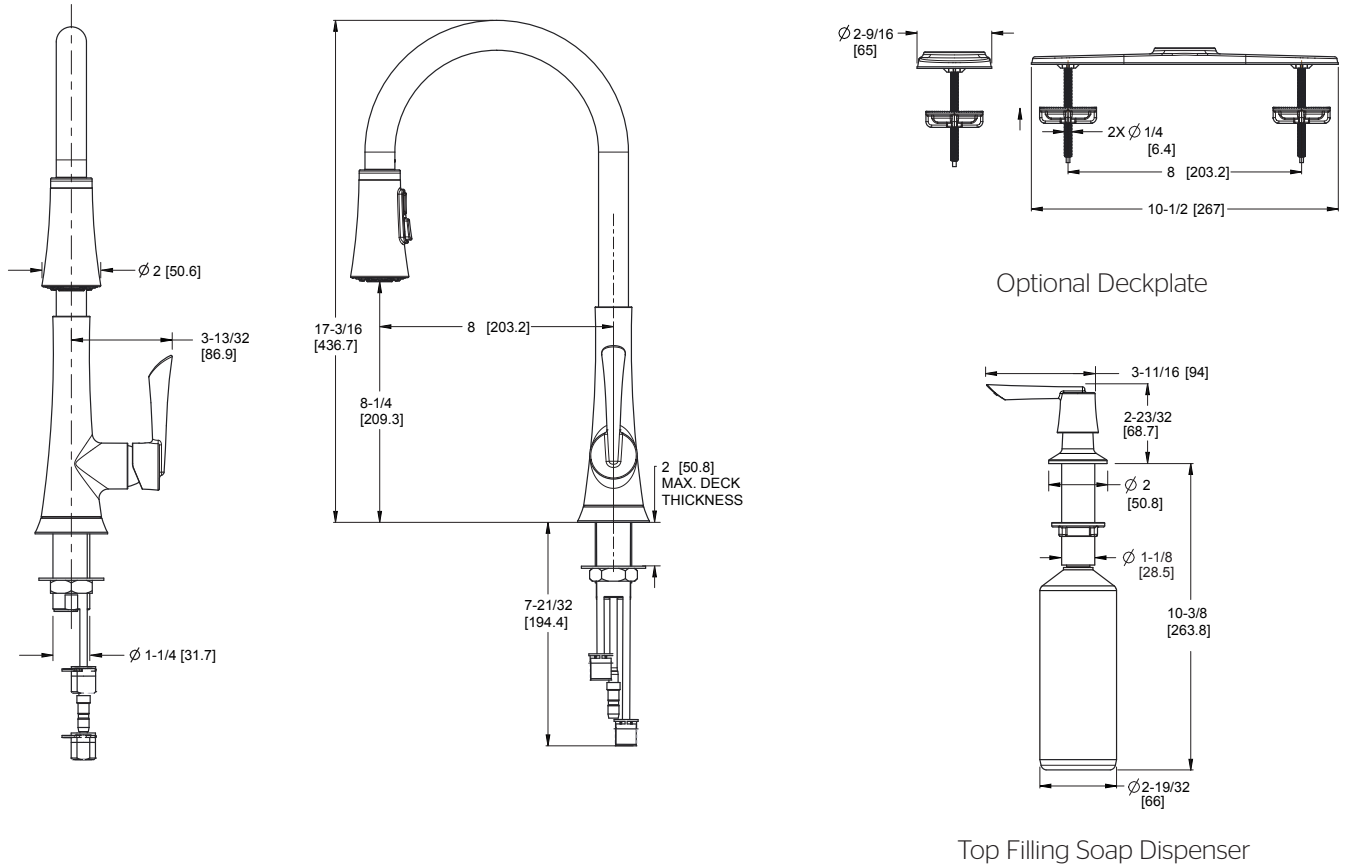

Mystique™ Pull-Down Kitchen Faucet

F529-7MDC Finish(C)

F529-7MDS Finish(S)

- 3 Function Pull-Down Sprayer
- 1, 2, 3, or 4-Hole Installation
- Pforever Seal

Specifications

Features

- 2.2 GPM Flow Rate
- 75" Nylon Hose
- 1, 2, 3, or 4-Hole Installation; Deck Plate or Single Hole Mounting Option
- Optional Deckplate
- 3 Function Pull-Down Sprayer
- 360° Rotating Spout
- Mounting Hardware Included
- Copper Inlets (Supply Lines Sold Separately)
- High Arc Spout
- Soap Dispenser Included
- Pfast Connect™
- Quick Install Tool
- Pforever Seal Ceramic Disc Valve
- Pforever Warranty®

Code Compliance

Pfister products are designed and manufactured in compliance with the following standards and codes:

- IAPMO Certified
- CSA B125 Certified
- ASME A112.18.1
- NSF 61/9 Annex G (Low lead)
- ADA Compliant-ANSI A117.1 (Lever handles only)
- ASME A112.18.3 (Backflow Prevention)

Dimensions

$\varnothing 1-3/8$ Min to $\varnothing 1-1/2$ Max. Deck Hole Openings