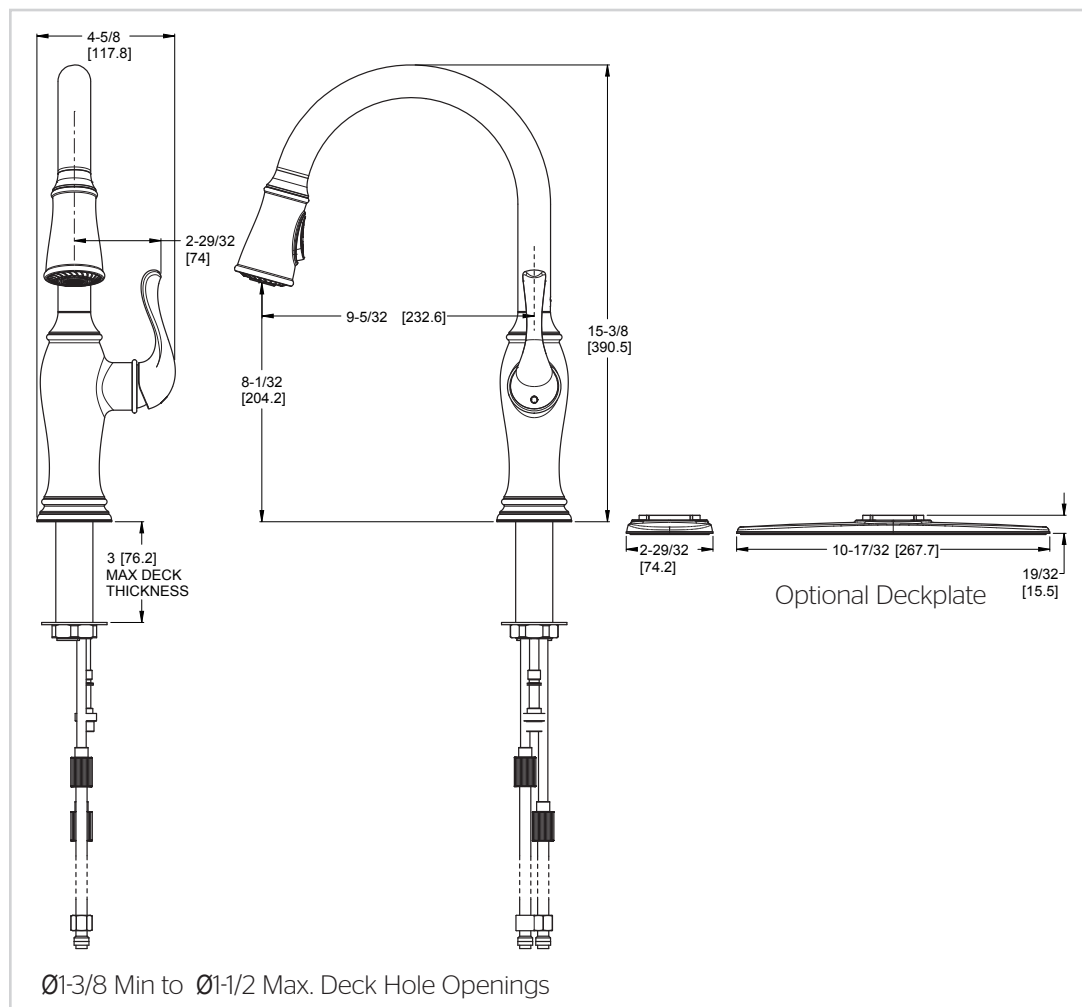

### Specifications

- One-Hand Soap Pump

#### Features

- 1.8 GPM Flow Rate
- 1, 2, 3 or 4-Hole Installation; Deck Plate or Single Hole Mounting Option
- 2 Function Sprayer
- 360° Rotating Spout
- AccuDock™ Sprayhead Docking
- Forward Handle Operation
- Mounting Hardware Included
- Spot Defense™ Finish Resists Spots and Fingerprints (GS Finish Only)
- Flex-Line Supply Lines
- Quick Install Tool
- Pfast Connect™
- SoloTilt™ One-Hand Soap Dispenser Included
- Swivel Spout
- TiteSeal™ Deckplate
- Pforever Seal Ceramic Disc Valve
- Pforever Warranty®

### Dimensions

#### Top Filling Soap Dispenser

36 Inch Supply Lines with  
3/8 Female Compression  
Brass Connections