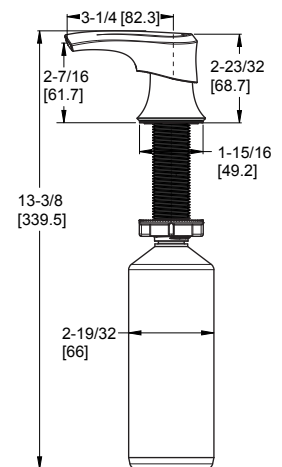

#### Features

- 1.8 GPM Flow Rate
- 1, 2, 3 or 4-Hole Installation; Deck Plate or Single Hole Mounting Option
- 2 Function Sprayer
- 360° Rotating Spout
- AccuDock™ Sprayhead Docking
- Forward Handle Operation
- Mounting Hardware Included
- Spot Defense™ Finish Resists Spots and Fingerprints (GS Finish Only)
- Flex-Line Supply Lines
- Quick Install Tool
- Pfast Connect™
- SoloTilt™ One-Hand Soap Dispenser Included
- Swivel Spout
- TiteSeal™ Deckplate
- Pforever Seal Ceramic Disc Valve
- Pforever Warranty®

### Dimensions

#### Top Filling Soap Dispenser

36 Inch Supply Lines with  
3/8 Female Compression  
Brass Connections