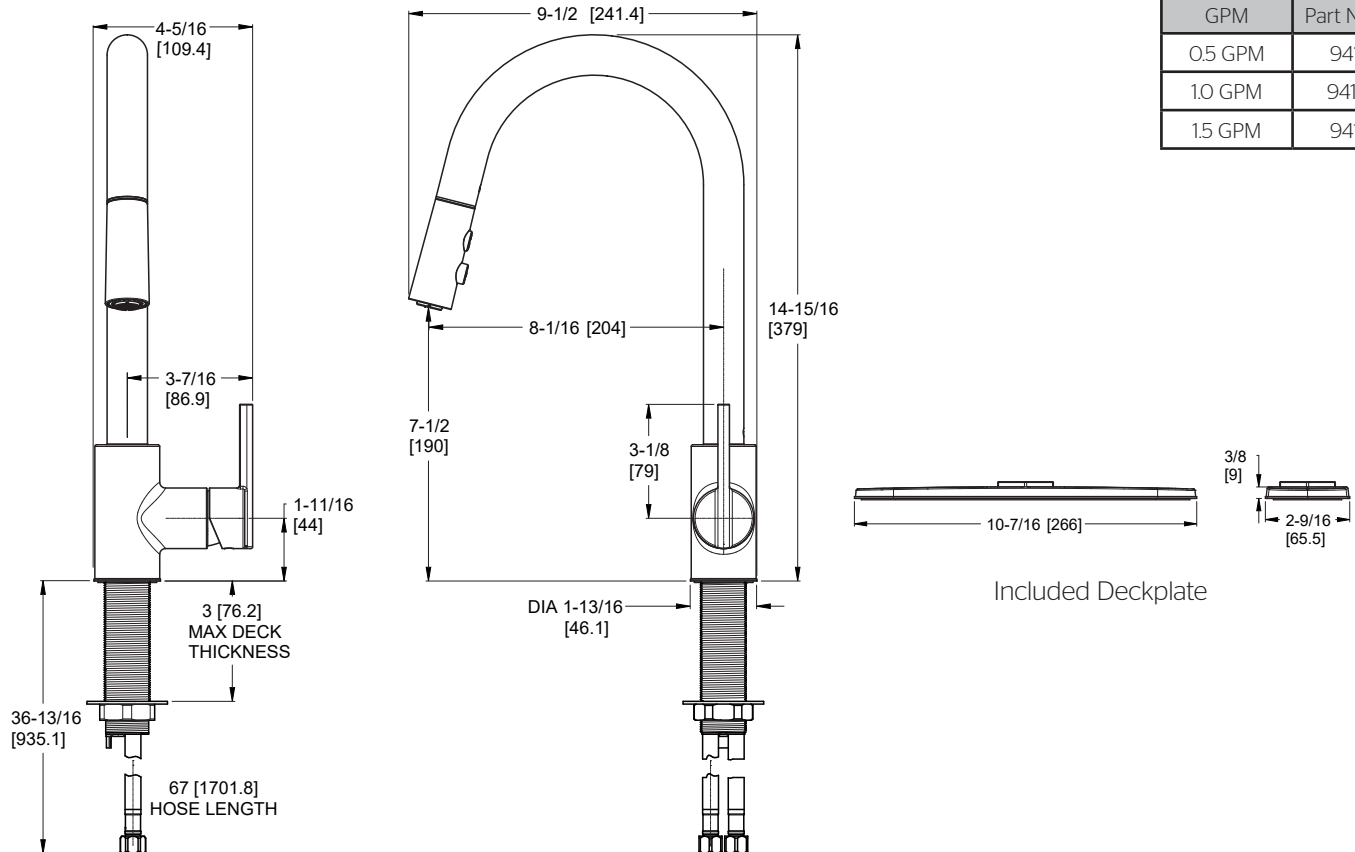

Modern™ Pull-Down Kitchen Faucet

- F-529-7MODB Finish(B)
- F-529-7MODC Finish(C)
- F-529-7MODS Finish(S)

- AutoDock™ Sprayhead
- Pforever Seal™

Specifications

Features

- 1.8 GPM Flow Rate
- 2 Function Pull-Down Sprayer (Spray and Stream)
- 3/8" Connections
- 36" Integrated Nylon Braided Supply Lines
- 360° Rotating High Arc Spout
- 15" Pull-Down Hose Length
- Nylon Pull-Down Hose
- MultiMount 1 or 3 Hole Installation

- AutoDock™ Self-Retracting Sprayhead
- Quick Install Tool Included
- Forward Handle Operation
- Pfast Connect™
- TiteSeal™ Technology
- Pforever Seal™ Ceramic Disc Valve
- Limited Lifetime Warranty

Code Compliance

Pfister products are designed and manufactured in compliance with the following standards and codes:

- IAPMO Certified to ASME A112.18.1/CSA B125.1 including:
 - ASME A112.18.3 (Backflow Prevention)
- NSF/ANSI/CAN61:Q≤1
- CEC Certified/CALGreen compliant
- ADA Compliant - ANSI A117.1 (Lever Handles Only)

Dimensions

Ø1-3/8 Min to Ø1-1/2 Max. Deck Hole Openings