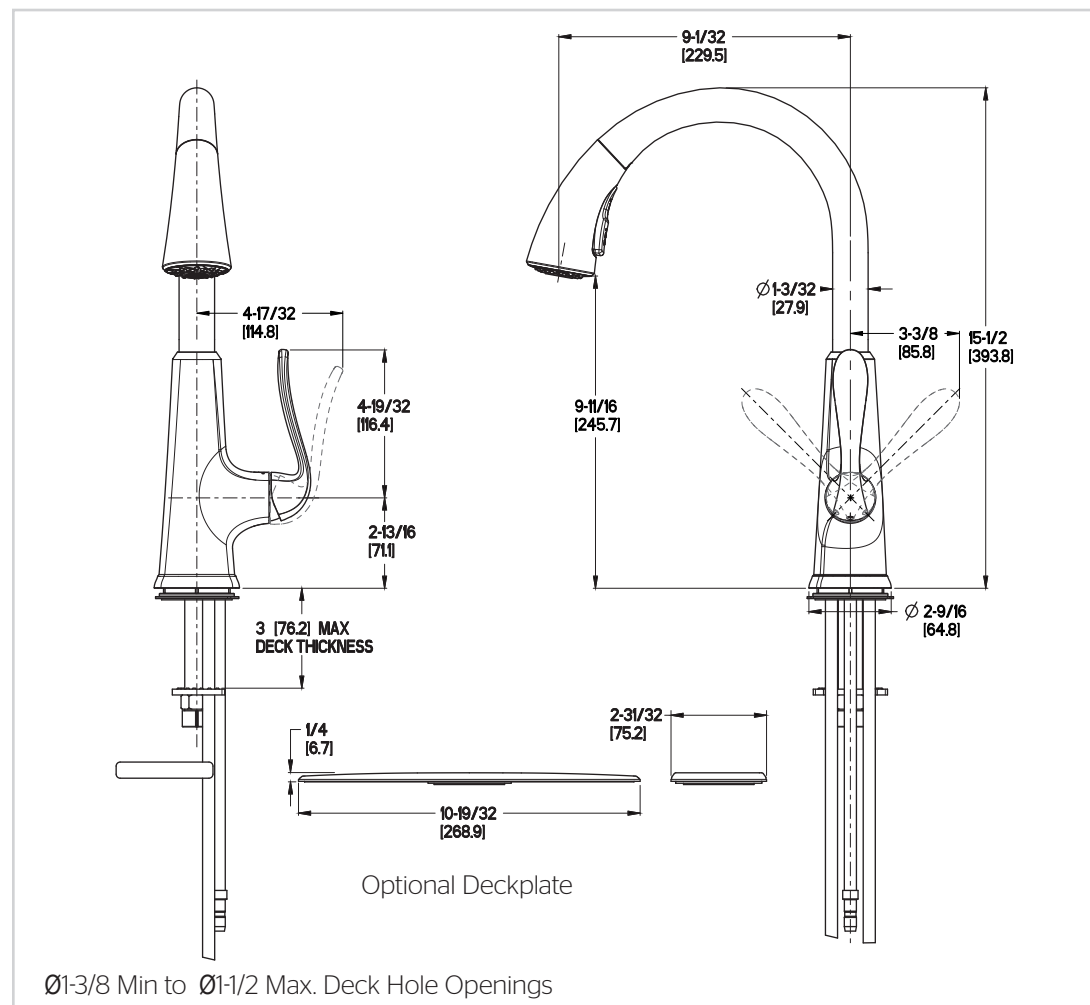

Pasadena™

Pull-Down Kitchen Faucet

- F529-7PDC Finish(C)
- F529-7PDS Finish(S)
- F529-7PDY Finish(Y)
- F529-PDSL Finish(SL)

- AccuDock Spray Head Docking
- TiteSeal™ Deck Plate
- 1, 2, 3, or 4-Hole Installation
- Pforever Seal

Specifications

Features

- 1.8 GPM Flow Rate
- 1, 2, 3, or 4-Hole Installation; Deck Plate or Single Hole Mounting Option
- 2 Function Pull-Down Sprayer
- AccuDock Spray Head Docking
- 360° Rotating Spout
- Flex-Line Supply Lines
- Mounting Hardware Included
- Soap Dispenser Included
- Soap Dispenser Included
- High Arc Spout
- PVD Finish
- Pfinish Guard (SL Only)
- TiteSeal™ Deck Plate
- Quick Install Tool
- Pfast Connect
- Pforever Seal Ceramic Disc Valve
- Pforever Warranty®

Dimensions

36 Inch Supply Lines with
3/8 Female Compression
Brass Connections