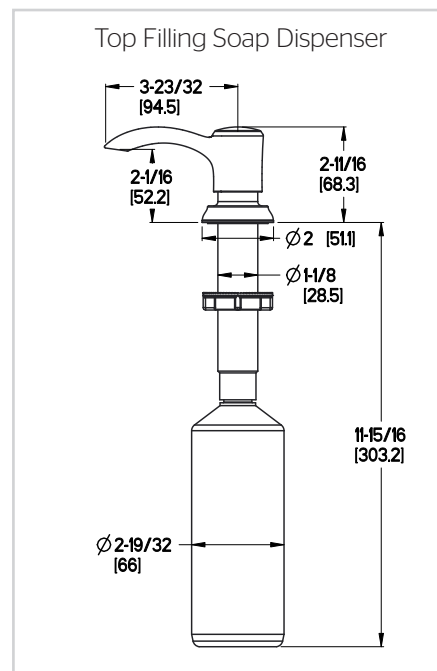

Pasadena™

Pull-Down Kitchen Faucet

- F529-7PDC Finish(C)
- F529-7PDS Finish(S)
- F529-7PDY Finish(Y)
- F529-PDSL Finish(SL)

- AccuDock Spray Head Docking
- TiteSeal™ Deck Plate
- 1, 2, 3, or 4-Hole Installation
- Pforever Seal

Specifications

Features

- 1.8 GPM Flow Rate
- 1, 2, 3, or 4-Hole Installation; Deck Plate or Single Hole Mounting Option
- 2 Function Pull-Down Sprayer
- AccuDock Spray Head Docking
- 360° Rotating Spout
- Flex-Line Supply Lines
- Mounting Hardware Included
- Soap Dispenser Included
- Soap Dispenser Included
- High Arc Spout
- PVD Finish
- Pfinish Guard (SL Only)
- TiteSeal™ Deck Plate
- Quick Install Tool
- Pfast Connect
- Pforever Seal Ceramic Disc Valve
- Pforever Warranty®

Dimensions

36 Inch Supply Lines with
3/8 Female Compression
Brass Connections