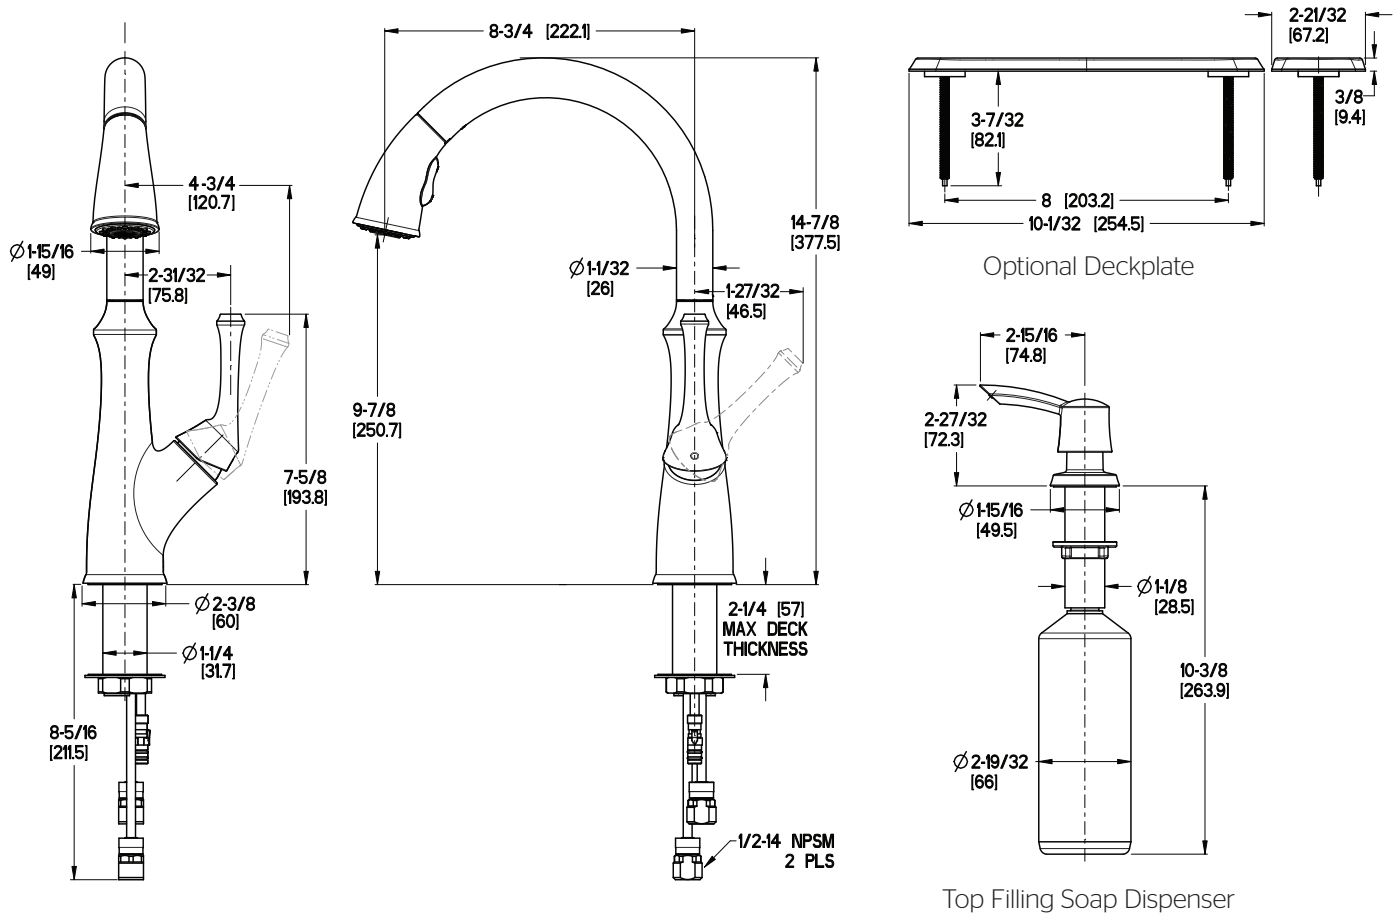

### Specifications

- 1, 2, 3 or 4-Hole Installation Spout
- 2 Function Spray Head

### Features

- 1.8 GPM Flow Rate
- 1, 2, 3 or 4-Hole Installation; Deck Plate or Single Hole Mounting Option
- 2 Function Pull-Down Sprayer
- AutoDock™
- 360° Rotating Swivel Spout
- High Arc Spout
- Mounting Hardware Included
- Quick Install Tool
- Pfast Connect
- PVD Finish
- Soap Dispenser Included
- Pforever Seal Ceramic Disc Valve
- Pforever Warranty®

### Dimensions

Ø1-3/8 Min to Ø1-1/2 Max. Deck Hole Openings