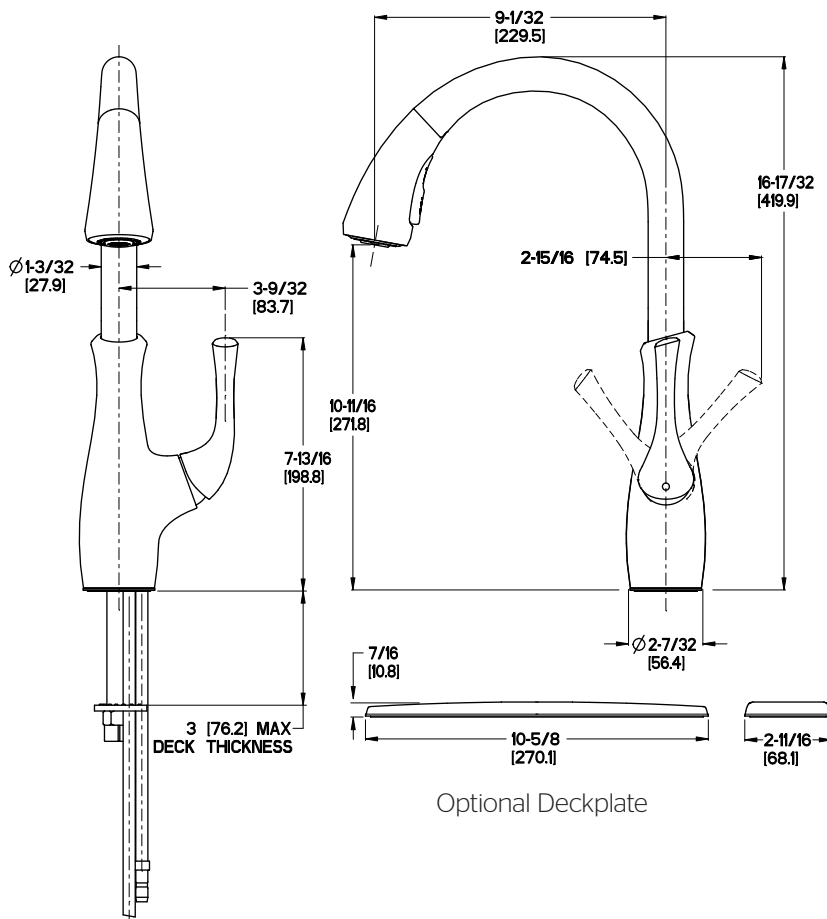

### Pull-Down Kitchen Faucet

- \*F529-7VVC Finish(C)
- F529-7VVGGS Finish(GS)
- F529-7VVY Finish(Y)
- \*International Only

- AccuDock™ Spray Head Docking
- TiteSeal™ Deck Plate
- Spot Defense
- Pforever Seal

### Features

- 1.8 GPM Flow Rate
- Spot Defense Finish which Resists Spots and Fingerprints (GS Finish Only)
- 1, 2, 3, or 4-Hole Installation; Deck Plate or Single Hole Mounting Option
- 2 Function Pull-Down Sprayer
- 60" Nylon Hose
- AccuDock™ Spray Head Docking
- 360° Rotating Spout
- Mounting Hardware Included
- High Arc Spout
- Concealed Screw
- Flex-Line Supply Lines
- TiteSeal™ Deck Plate
- Quick Install Tool
- Soap Dispenser Included
- Pfast Connect
- Pforever Seal Ceramic Disc Valve
- Pforever Warranty®

## Dimensions

Ø1-3/8 Min to Ø1-1/2 Max. Deck Hole Openings

### Top Filling Soap Dispenser

36 Inch Supply Lines with 3/8 Female Compression Brass Connections