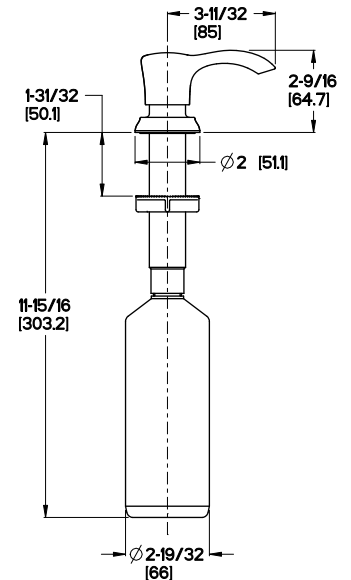

### Pull-Down Kitchen Faucet

- \*F529-7VVC Finish(C)
- F529-7VVGGS Finish(GS)
- F529-7VVY Finish(Y)
- \*International Only

- AccuDock™ Spray Head Docking
- TiteSeal™ Deck Plate
- Spot Defense
- Pforever Seal

### Features

- 1.8 GPM Flow Rate
- Spot Defense Finish which Resists Spots and Fingerprints (GS Finish Only)
- 1, 2, 3, or 4-Hole Installation; Deck Plate or Single Hole Mounting Option
- 2 Function Pull-Down Sprayer
- 60" Nylon Hose
- AccuDock™ Spray Head Docking
- 360° Rotating Spout
- Mounting Hardware Included
- High Arc Spout
- Concealed Screw
- Flex-Line Supply Lines
- TiteSeal™ Deck Plate
- Quick Install Tool
- Soap Dispenser Included
- Pfast Connect
- Pforever Seal Ceramic Disc Valve
- Pforever Warranty®

## Dimensions

Ø1-3/8 Min to Ø1-1/2 Max. Deck Hole Openings

### Top Filling Soap Dispenser

36 Inch Supply Lines with 3/8 Female Compression Brass Connections