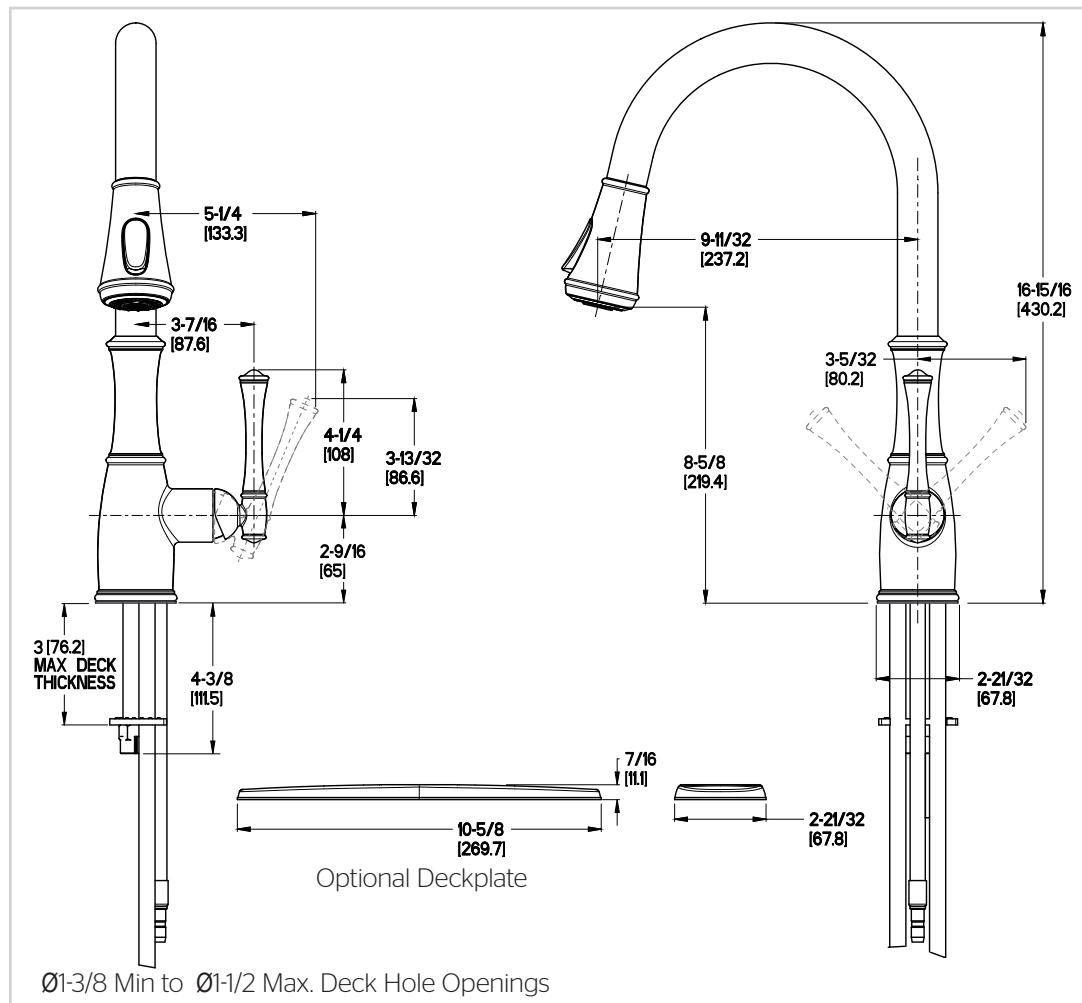

Wheaton™ Pull-Down Kitchen Faucet

F529-7WHS Finish(S)

F529-7WHY Finish(Y)

Specifications

- AccuDock Sprayhead Docking
- 1, 2, 3, or 4-Hole Installation
- Pforever Seal

Features

- 1.8 GPM Flow Rate
- 1, 2, 3, or 4-Hole Installation; Deck Plate or Single Hole Mounting Option
- 2 Function Pull-Down Sprayer
- AccuDock Spray Head Docking
- 360° Rotating Spout
- Mounting Hardware Included
- Nylon Flex-Line Supply Lines
- Soap Dispenser Included
- High Arc Spout
- PVD Finish
- Quick Install Tool
- Pforever Seal Ceramic Disc Valve
- Pforever Warranty®

Code Compliance

Pfister products are designed and manufactured in compliance with the following standards and codes:

- IAPMO Certified
- CSA B125 Certified
- ASME A112.18.1
- NSF 61/9 Annex G (Low lead)
- CEC Compliant
- Cal Green Compliant
- ADA Compliant-ANSI A117.1 (Lever handles only)
- ASME A112.18.3 (Backflow Prevention)

Dimensions

Top Filling Soap Dispenser

36 Inch Supply Lines with 3/8 Female Compression Brass Connections