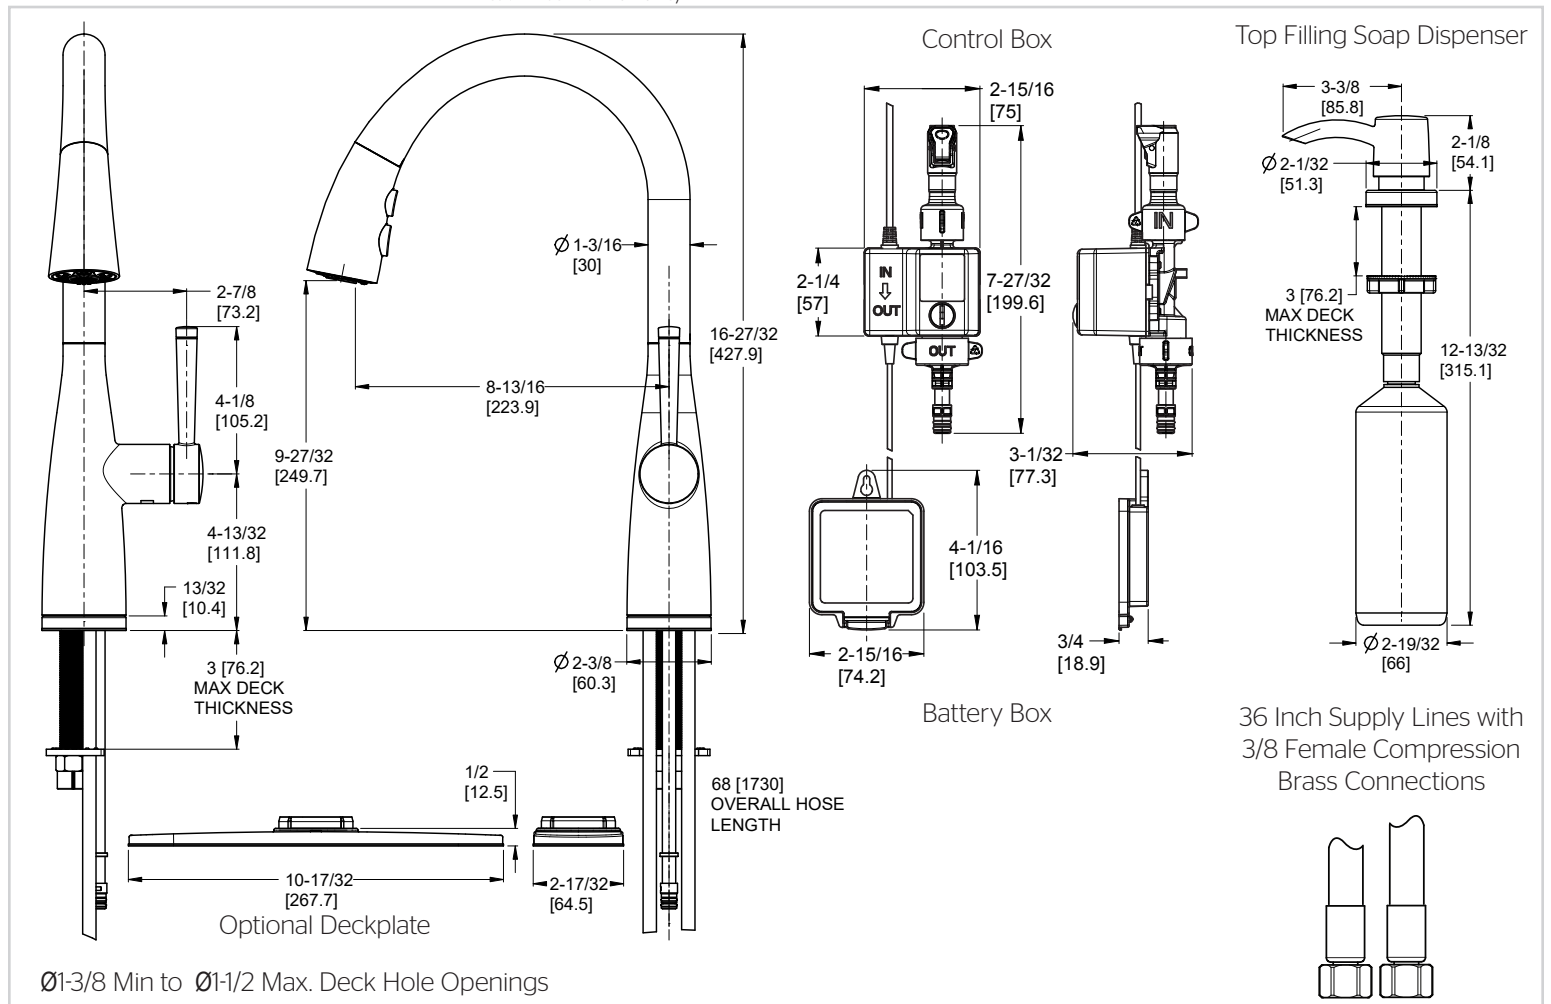

Specifications

Features

- 1.8 GPM Flow Rate
- React™ Touch-Free Technology
- 1, 2, 3, or 4-Hole Installation; Deck Plate or Single Hole Mounting Option
- 3 Function Pull-Down Sprayer
- AccuDock Sprayhead Docking
- 360° Rotating Spout
- Mounting Hardware Included
- Spot Defense™ Finish Resists Spots and Fingerprints
- Forward Handle Operation
- High Arc Spout
- Quick Install Tool
- 14" Extended Pull-Down Length
- Braided PET Hose
- Battery Pack Included (4xAA Batteries)
- Optional AC Adapter Available (Order 952-008 Separately)
- SmartStop
- Low Battery Indicator
- Manual Override
- Temperature Adjust
- Soap Dispenser Included
- TiteSeal™ Deckplate
- PERT Supply Lines
- Pfaster Connect™
- Pforever Seal™ Ceramic Disc Valve
- Limited Lifetime Warranty

Dimensions

Code Compliance

Pfister products are designed and manufactured in compliance with the following standards and codes:

- IAPMO Certified to ASME A112.18.1/CSA B125.1 including:
 - ASME A112.18.3 (Backflow Prevention)
- NSF/ANSI/CAN61:Q≤1
- CEC Certified/CALGreen compliant
- ADA Compliant - ANSI A117.1 (Lever Handle Only)