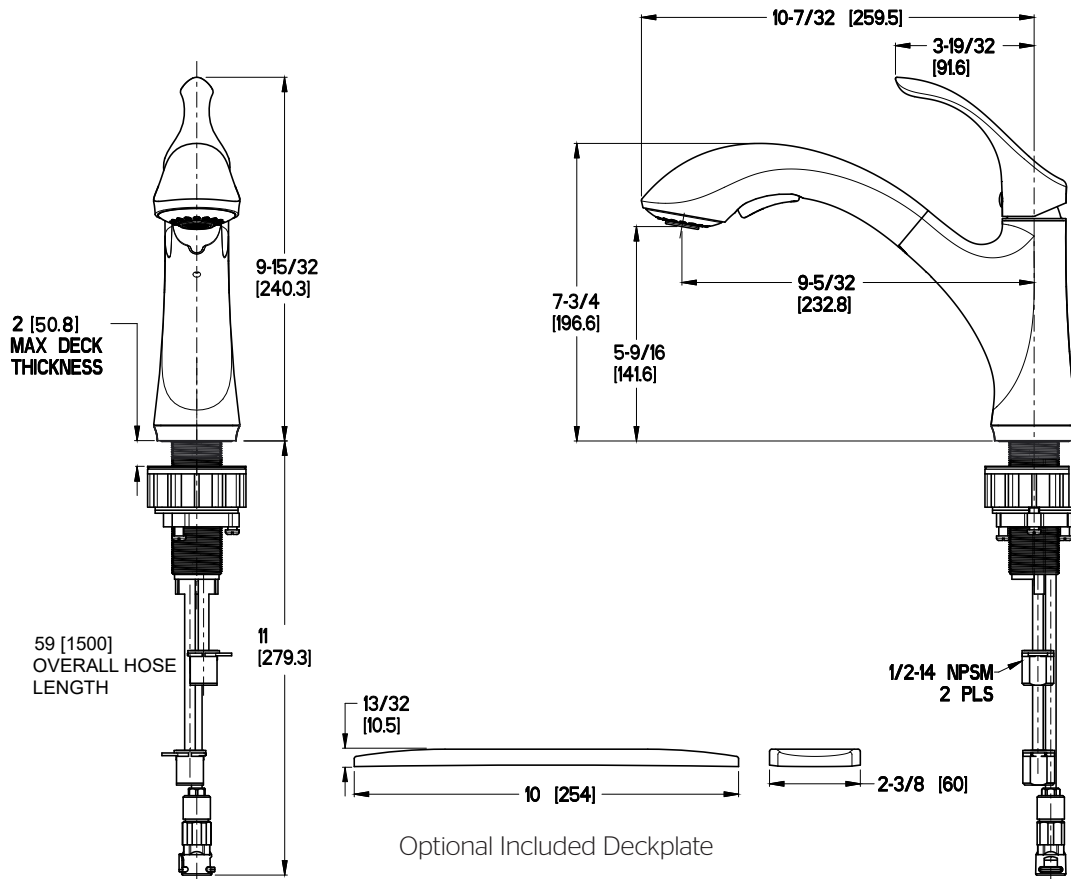

Corvo™ Pull-Out Kitchen Faucet

- F534-7CVC Finish(C)
- F534-7CVS Finish(S)

Specifications

- 1 or 3-Hole Installation
- TiteSeal™ Technology
- Pforever Seal™

Features

- 1.8 GPM Flow Rate
- 1 or 3-Hole Installation; Deck Plate or Single Hole Mounting Option
- 2 Function Pull-Out Sprayer
- Mounting Hardware Included
- Optional Deckplate
- Santoprene Hose
- 32.7" Extended Pull-Out Hose Length
- PVD Finish
- Pfast Connect™
- TiteSeal™ Technology
- Pforever Seal™
- Pforever Warranty®

Code Compliance

Pfister products are designed and manufactured in compliance with the following standards and codes:

- IAPMO Certified to ASME A112.18.1/ CSA B125
- Certified to NSF 61/9 Annex G (Low lead)
- CALGreen Compliant
- ADA Compliant-ANSI A117.1 (Lever handles only)
- ASME A112.18.3 (Backflow Prevention)

Dimensions

Ø1-3/8 Min to Ø1-1/2 Max. Deck Hole Openings