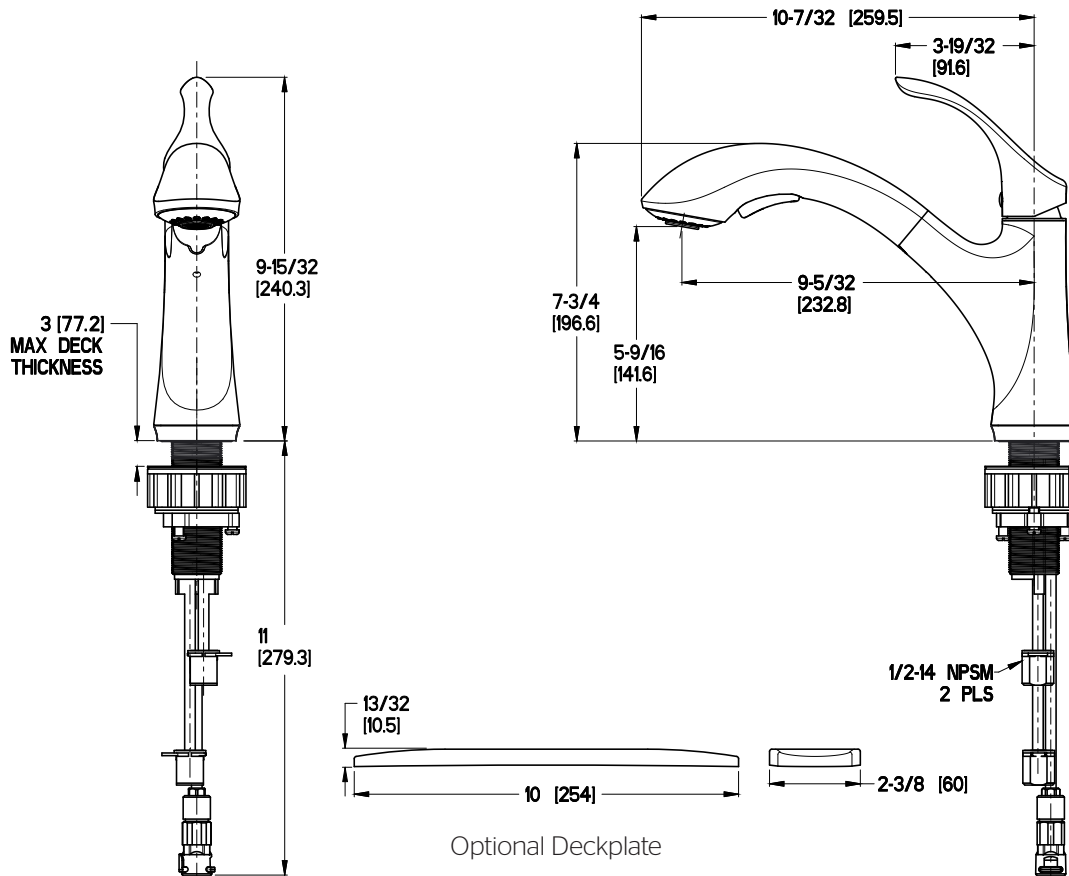

Corvo™ Pull-Out Kitchen Faucet

F534-7CVC Finish(C)

F534-7CVS Finish(S)

- 1, 2, 3, or 4-Hole Installation
- TiteSeal™ Deck Plate
- Pforever Seal

Specifications

Features

- 1.8 GPM Flow Rate
- 1, 2, 3, or 4-Hole Installation; Deck Plate or Single Hole Mounting Option
- 2 Function Pullout Sprayer
- Mounting Hardware Included
- Optional Deckplate
- PVD Finish
- Pfaster Connect
- TiteSeal™ Deck Plate
- Pforever Warranty®

Dimensions

Ø1-3/8 Min to Ø1-1/2 Max. Deck Hole Openings