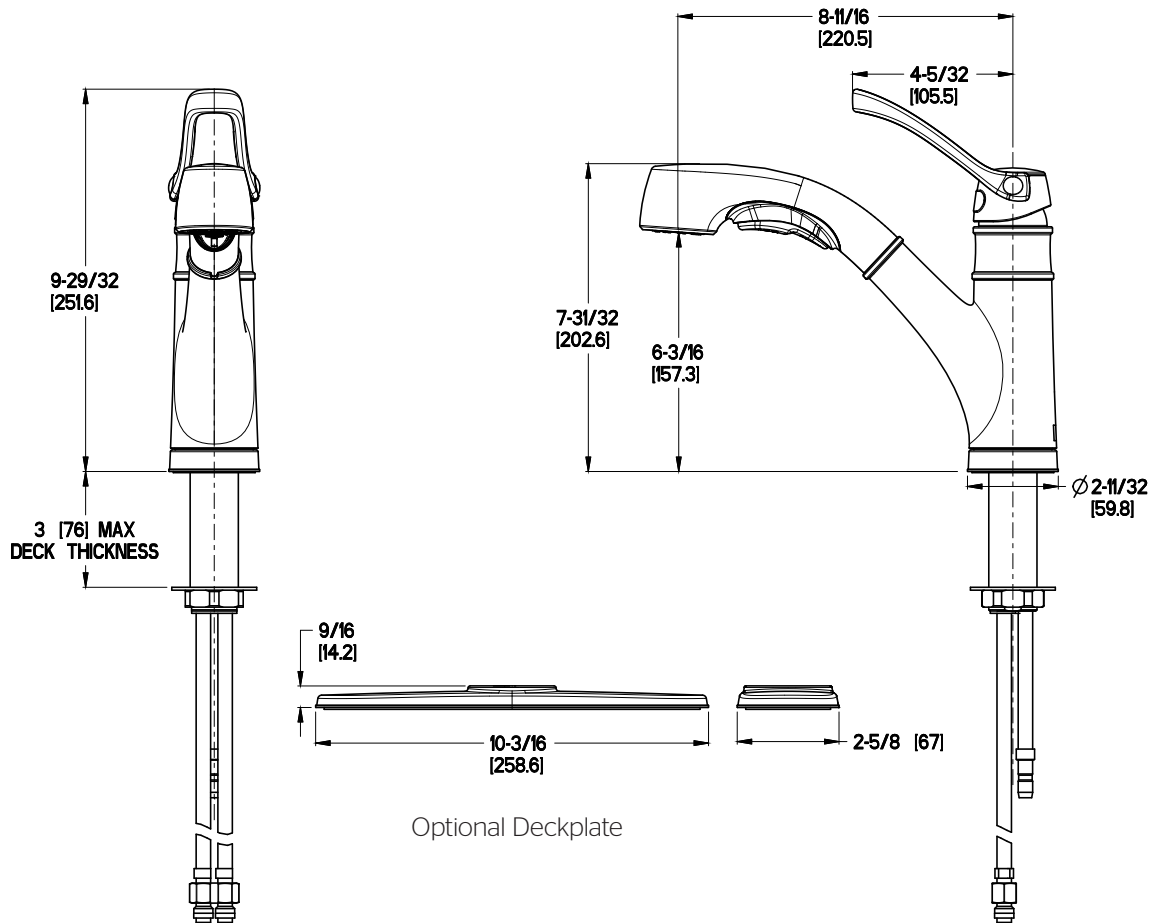

Privé™ Pull-Out Kitchen Faucet

F534-7PVS Finish(S)*

F534-7PVSL Finish(SL)

*International Only

Specifications

Features

- 1.8 GPM Flow Rate
- 1 or 3-Hole Installation; Deck Plate or Single Hole Mounting Option
- 2 Function Pullout Sprayer
- AccuDock™ Spray Head Docking
- Flex-Line Supply Lines
- Optional Deckplate

- Pfast Connect™
- Quick Install Tool
- TiteSeal™ Deck Plate
- Pforever Seal™ Ceramic Disc Valve
- Limited Lifetime Warranty

Code Compliance

Pfister products are designed and manufactured in compliance with the following standards and codes:

- IAPMO Certified to ASME A112.18.1/CSA B125.1 including:
 - ASME A112.18.3 (Backflow Prevention)
- NSF/ANSI/CAN61:Q≤1
- CEC Certified/CALGreen compliant
- ADA Compliant - ANSI A117.1 (Lever Handle Only)

Dimensions

Ø1-3/8 Min to Ø1-1/2 Max. Deck Hole Openings