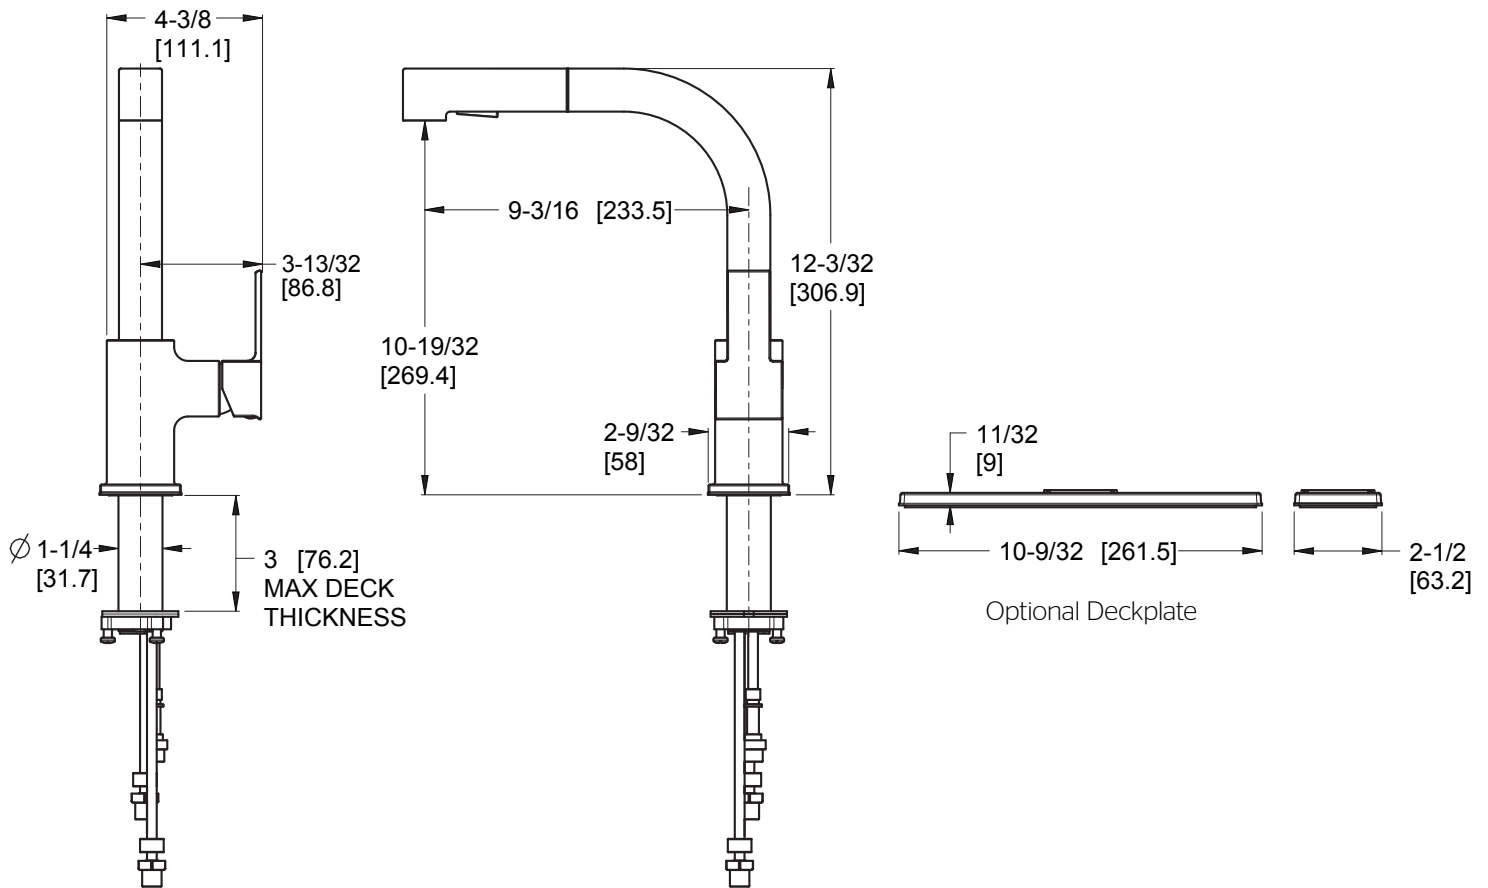

### Specifications

- 1 or 3-Hole Installation
- Pforever Seal

### Features

- 1.8 GPM Flow Rate
- 1 or 3-Hole Installation; Deck Plate or Single Hole Mounting Option
- 2 Function Pullout Sprayer
- Forward Handle Operation
- Pforever Seal™ Ceramic Disc Valve
- Limited Lifetime Warranty

### Dimensions

Ø1-3/8 Min to Ø1-1/2 Max. Deck Hole Openings