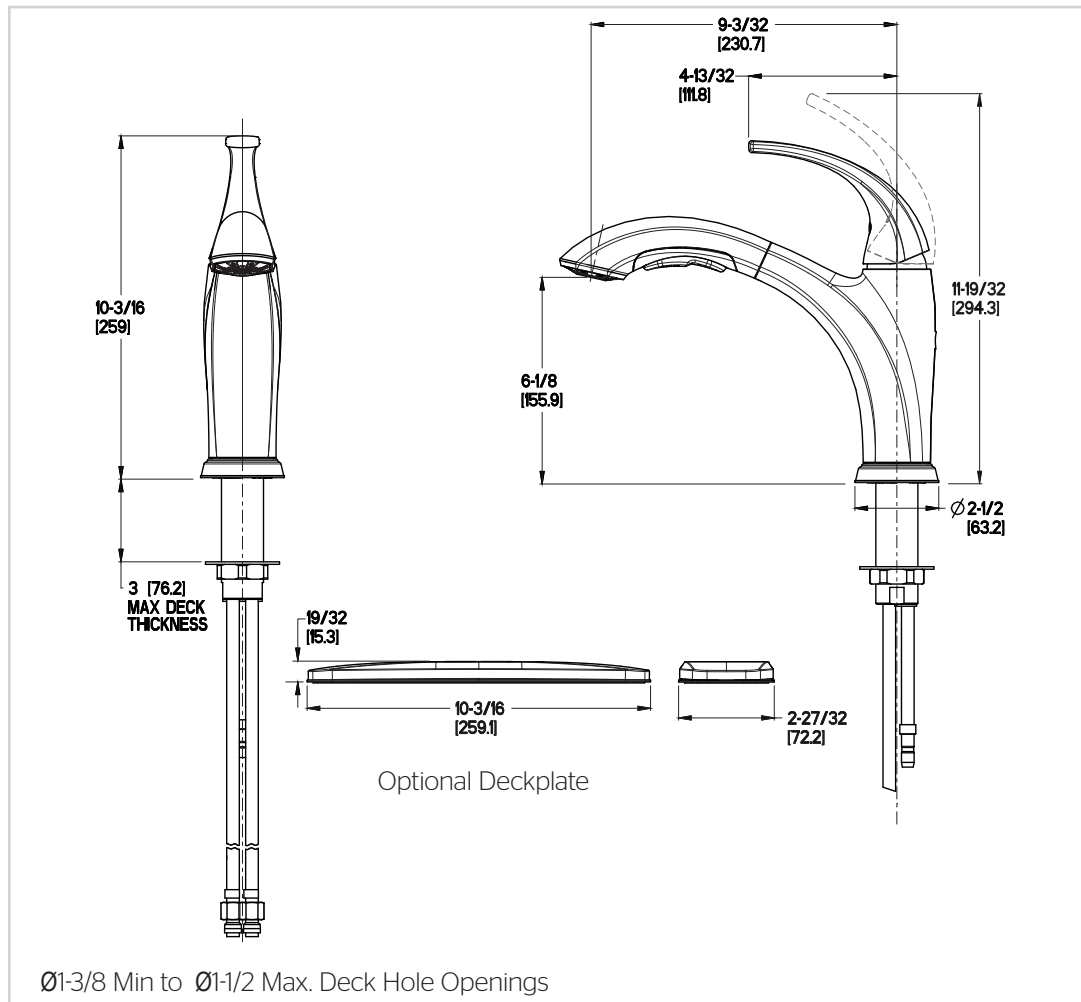

Selia™ Pull-Out Kitchen Faucet

F534-PSLC Finish(C)

- TiteSeal™ Deck Plate
- AccuDock Spray Head Docking
- 1, 2, 3, or 4-Hole Installation
- Pforever Seal

Specifications

Features

- 1, 2, 3, or 4-Hole Installation; Deck Plate or Single Hole Mounting Option
- 2 Function Pullout Sprayer
- AccuDock Spray Head Docking
- Mounting Hardware Included
- Swivel Spout
- Flex-Line Supply Lines
- Soap Dispenser Included
- EZ Clean™
- Pfast Connect
- PVD Finish
- Quick Install Tool
- TiteSeal™ Deck Plate
- Pforever Seal Ceramic Disc Valve
- Pforever Warranty®

Dimensions

Top Filling Soap Dispenser

36 Inch Supply Lines with 3/8 Female Compression Brass Connections