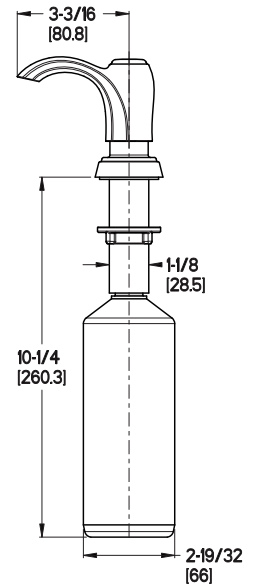

Selia™ Pull-Out Kitchen Faucet

F534-PSLC Finish(C)

- TiteSeal™ Deck Plate
- AccuDock Spray Head Docking
- 1, 2, 3, or 4-Hole Installation
- Pforever Seal

Specifications

Features

- 1, 2, 3, or 4-Hole Installation; Deck Plate or Single Hole Mounting Option
- 2 Function Pullout Sprayer
- AccuDock Spray Head Docking
- Mounting Hardware Included
- Swivel Spout
- Flex-Line Supply Lines
- Soap Dispenser Included
- EZ Clean™
- Pfast Connect
- PVD Finish
- Quick Install Tool
- TiteSeal™ Deck Plate
- Pforever Seal Ceramic Disc Valve
- Pforever Warranty®

Dimensions

Top Filling Soap Dispenser

36 Inch Supply Lines with 3/8 Female Compression Brass Connections