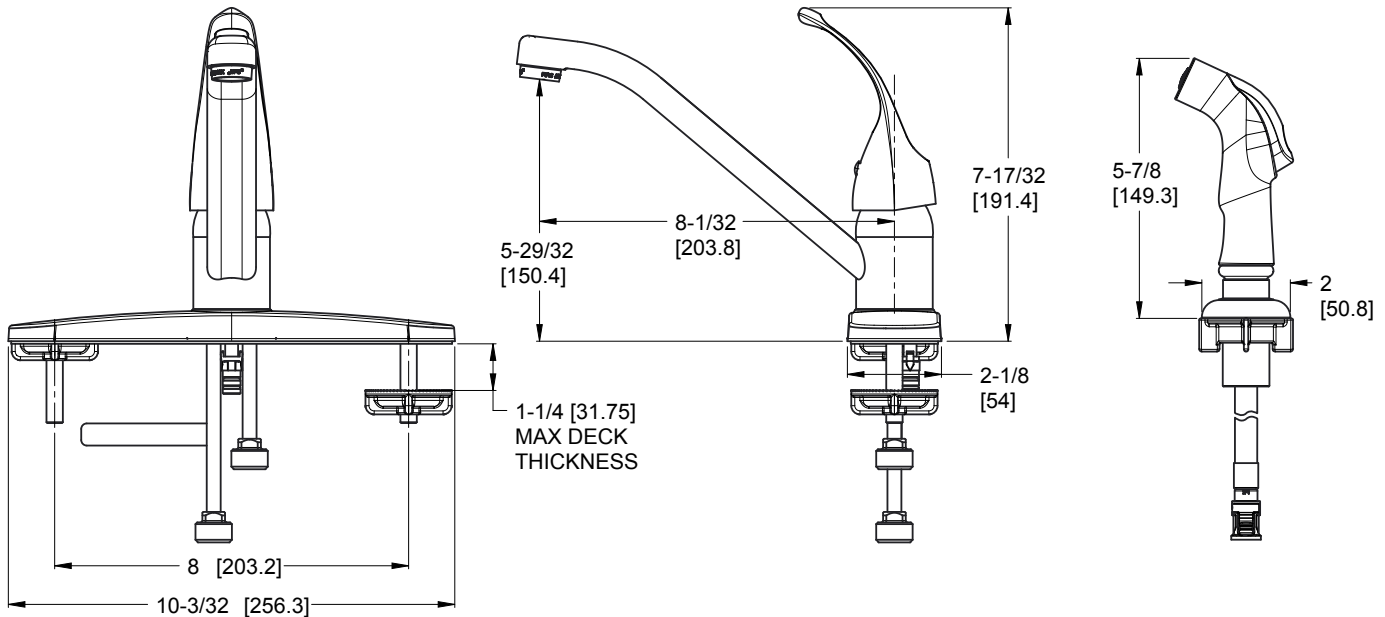

Classic™ Single Control Kitchen Faucet

F-WK1-140C Finish(C)

F-WK1-140S Finish(S)

Specifications

- 3 or 4-Hole Installation
- Swivel Spout

Features

- 2.2 GPM Flow Rate
- Ball Valve
- Mounting Hardware Included
- Pfast Connect™
- Side Spray Included
- Swivel Spout
- Pforever Warranty®

Dimensions

Ø1-3/8 Min to Ø1-1/2 Max. Deck Hole Openings