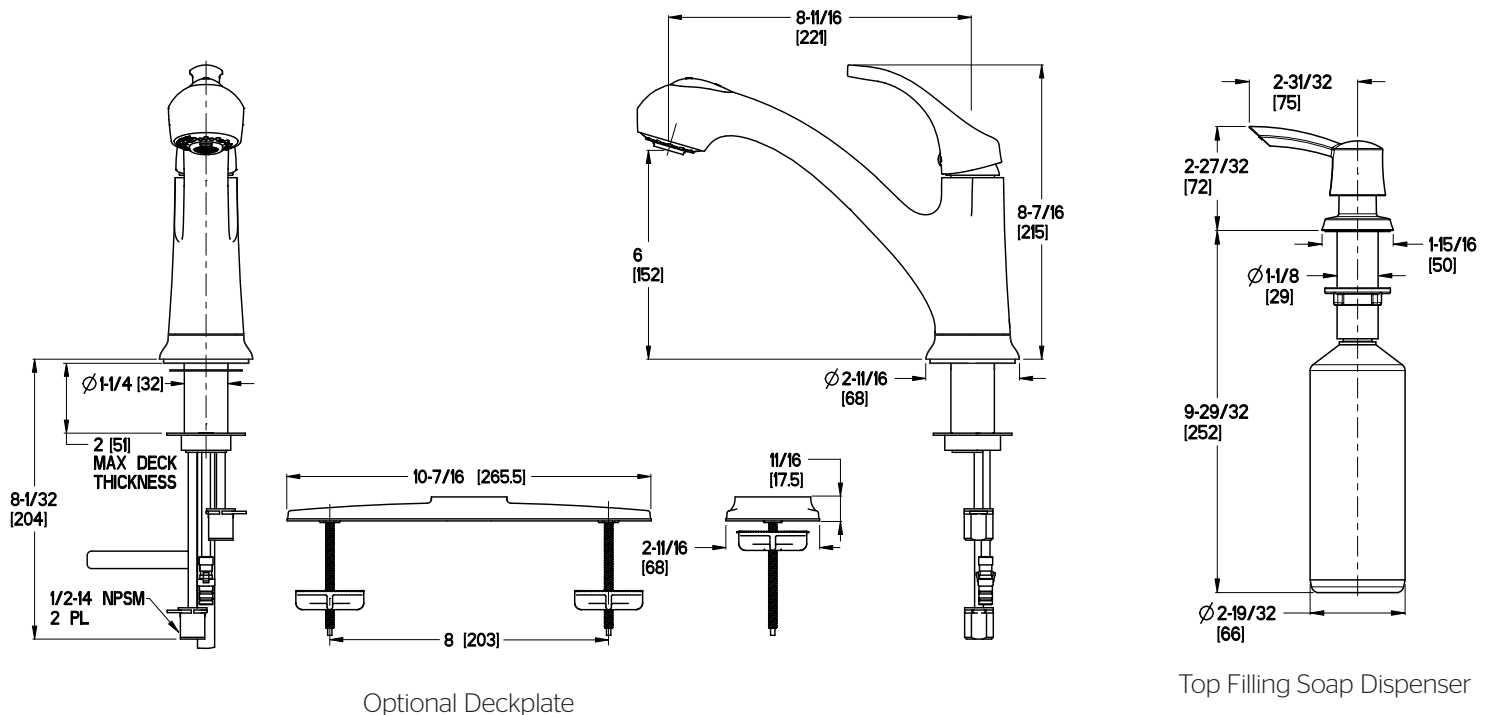

Shelton™ Pull-Out Kitchen Faucet

- FWKP-701C Finish(C)
- FWKP-700S Finish(S)
- FWKP-701W Finish(W)
- FWKP-701B Finish(MB)

Specifications

- 1 or 3-Hole Installation
- Pforever Seal

Features

- 1.8 GPM Flow Rate
- 1 or 3-Hole Installation; Deck Plate or Single Hole Mounting Option
- 2 Function Pullout Sprayer
- Mounting Hardware Included
- Swivel Spout
- Pfast Connect™
- Soap Dispenser Included (W & MB Only)
- Pforever Seal Ceramic Disc Valve
- Pforever Warranty®

Code Compliance

Pfister products are designed and manufactured in compliance with the following standards and codes:

- IAPMO Certified
- CSA B125 Certified
- ASME A112.18.1
- NSF 61/9 Annex G (Low lead)
- CEC Compliant
- Cal Green Compliant
- ADA Compliant-ANSI A117.1 (Lever handles only)
- ASME A112.18.3 (Backflow Prevention)

Dimensions

Ø1-3/8 Min to Ø1-1/2 Max. Deck Hole Openings