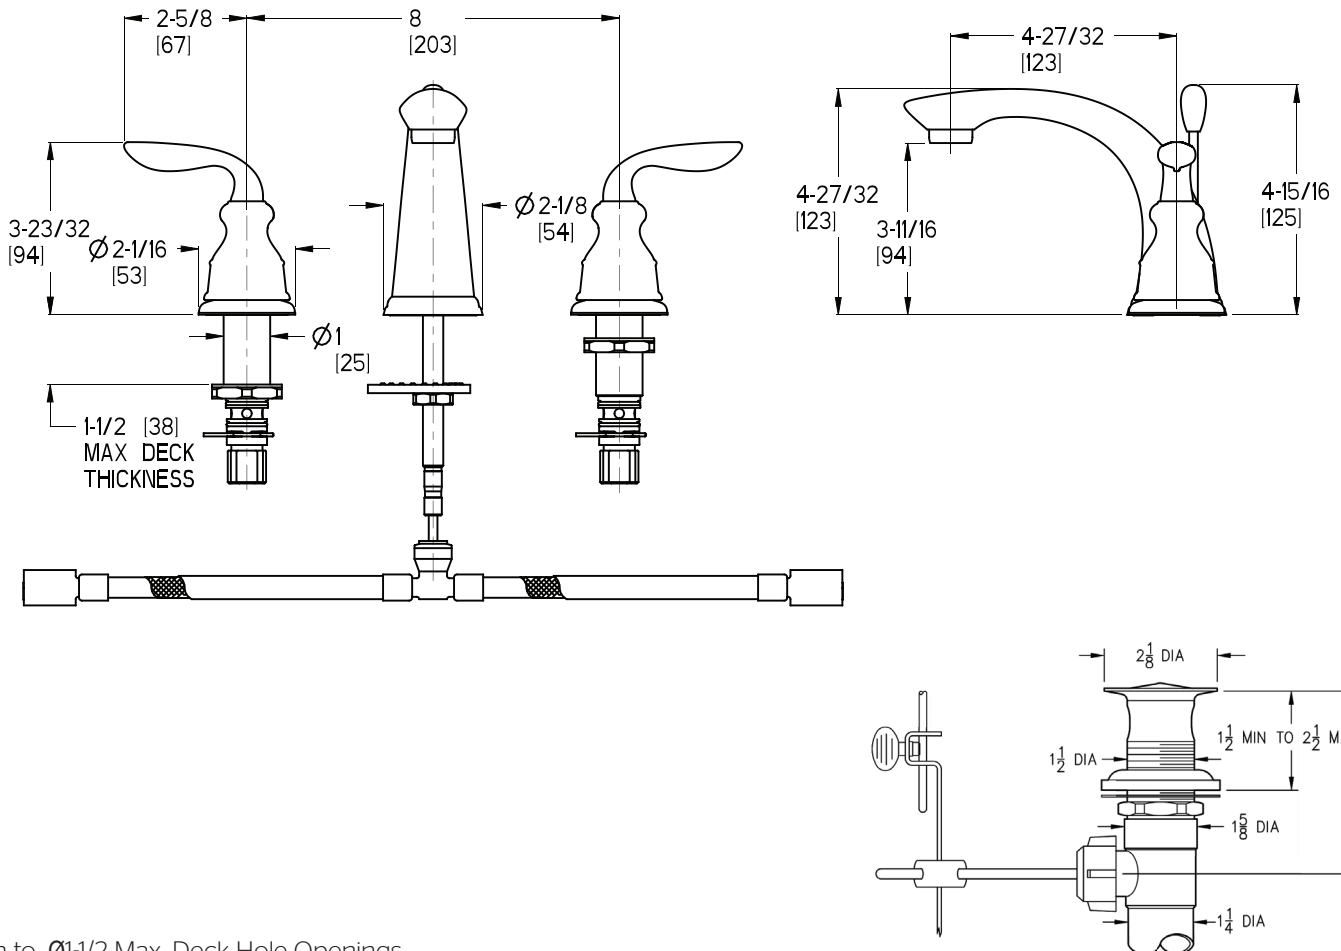

- FM49-CBCC Finish(CC)
- FO49-CBOK Finish(KK)
- FM49-CBYY Finish(Y)

- Two-Handle
- 3-Hole Installation
- Pforever Seal
- Complete Collection with Coordinating Roman Tub and Tub & Tub Shower Options

Specifications

Features

- 1.5 GPM Flow Rate
- Complete Collection with Coordinating Roman Tub and Tub & Shower Options
- Quick Connect Installation
- Metal Lever Handles
- Includes Metal Supply Nuts
- 3-Hole Installation
- 8"-15" Variable Installation
- Plastic Pop-Up
- High Arc Spout
- Pforever Seal Ceramic Disc Valve
- Pforever Warranty®

Dimensions

$\varnothing 1$ Min to $\varnothing 1\frac{1}{2}$ Max. Deck Hole Openings