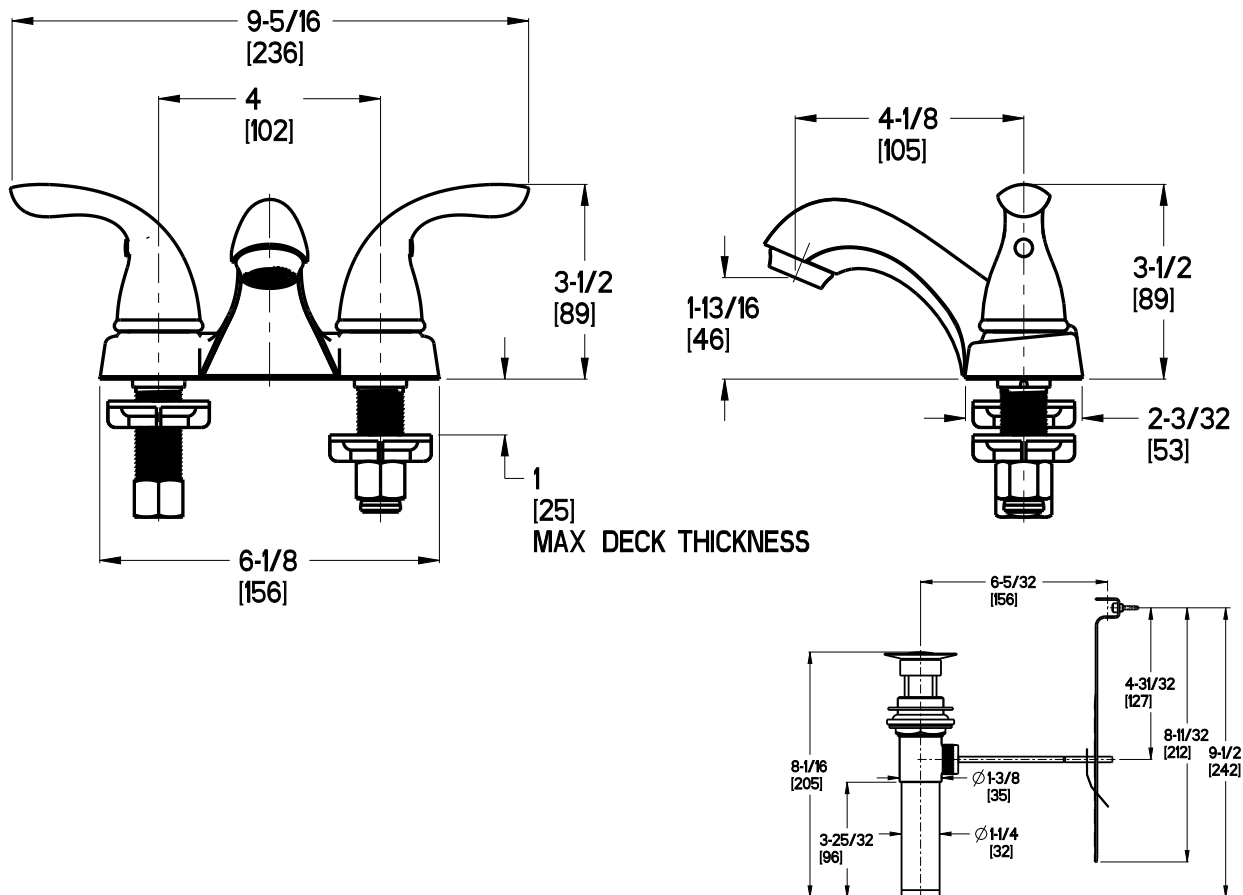

### Specifications

- Two-Handle
- 3-Hole Installation
- Pforever Seal

### Features

- 1.5 GPM Flow Rate
- Metal Lever Handles
- Less Pop-Up (5100 Only)
- Metal Pop-Up (610\* Only)
- Includes Cap For Pop-Up Hole (5100 Only)
- Pforever Seal Ceramic Disc Valves
- Pforever Warranty®

### Dimensions

Ø1 Min to Ø1-1/2 Max. Deck Hole Openings