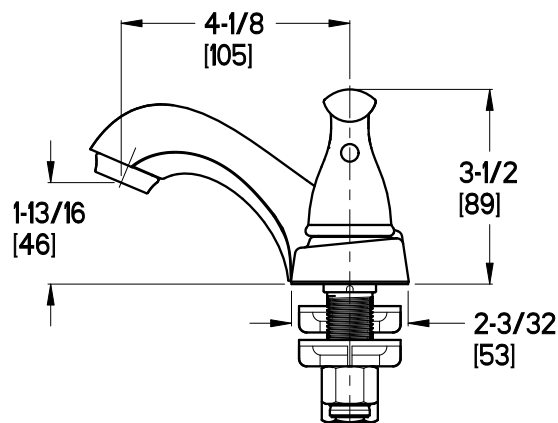

Pfirst Series™ 4" Centerset Lavatory Faucet

- G143-5100 Finish(PC)
- G143-6100 Finish(PC)
- G143-610K Finish(KK)
- G143-610Y Finish(Y Y)

Specifications

- Two-Handle
- 3-Hole Installation
- Pforever Seal

Features

- 1.5 GPM Flow Rate
- Metal Lever Handles
- Less Pop-Up Drain (5100 Only)
- Metal Pop-Up Drain (610* Only)
- Includes Cap For Pop-Up Hole (5100 Only)
- Pforever Seal Ceramic Disc Valves
- Pforever Warranty®

Dimensions

Metal Pop-Up

Ø1 Min to Ø1-1/2 Max. Deck Hole Openings