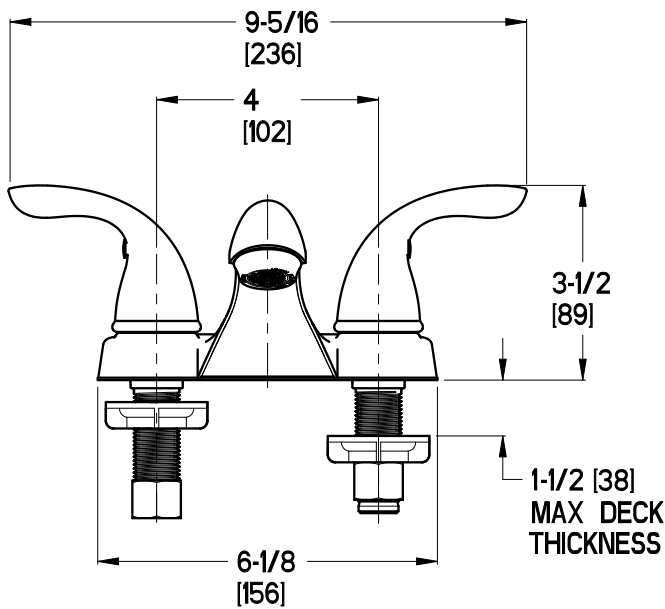

Pfirst Series™ 4" Centerset Lavatory Faucet

- G143-5100 Finish(PC)
- G143-6100 Finish(PC)
- G143-610K Finish(KK)
- G143-610Y Finish(Y Y)

Specifications

- Two-Handle
- 3-Hole Installation
- Pforever Seal

Features

- 1.5 GPM Flow Rate
- Metal Lever Handles
- Less Pop-Up Drain (5100 Only)
- Metal Pop-Up Drain (610* Only)
- Includes Cap For Pop-Up Hole (5100 Only)
- Pforever Seal Ceramic Disc Valves
- Pforever Warranty®

Dimensions

Metal Pop-Up

Ø1 Min to Ø1-1/2 Max. Deck Hole Openings