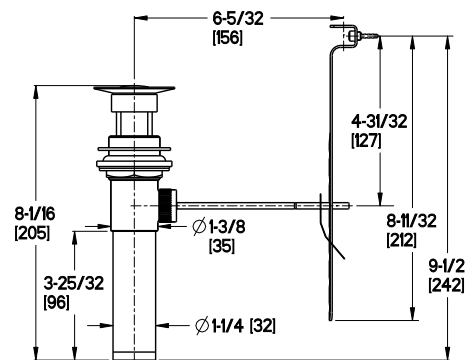

Pfirst Series™ 4" Centerset Lavatory Faucet

- G143-5100 Finish(PC)
- G143-6100 Finish(PC)
- G143-610K Finish(KK)
- G143-610Y Finish(Y Y)

Specifications

- Two-Handle
- 3-Hole Installation
- Pforever Seal

Features

- 1.5 GPM Flow Rate
- Metal Lever Handles
- Less Pop-Up Drain (5100 Only)
- Metal Pop-Up Drain (610* Only)
- Includes Cap For Pop-Up Hole (5100 Only)
- Pforever Seal Ceramic Disc Valves
- Pforever Warranty®

Dimensions

Metal Pop-Up

Ø1 Min to Ø1-1/2 Max. Deck Hole Openings