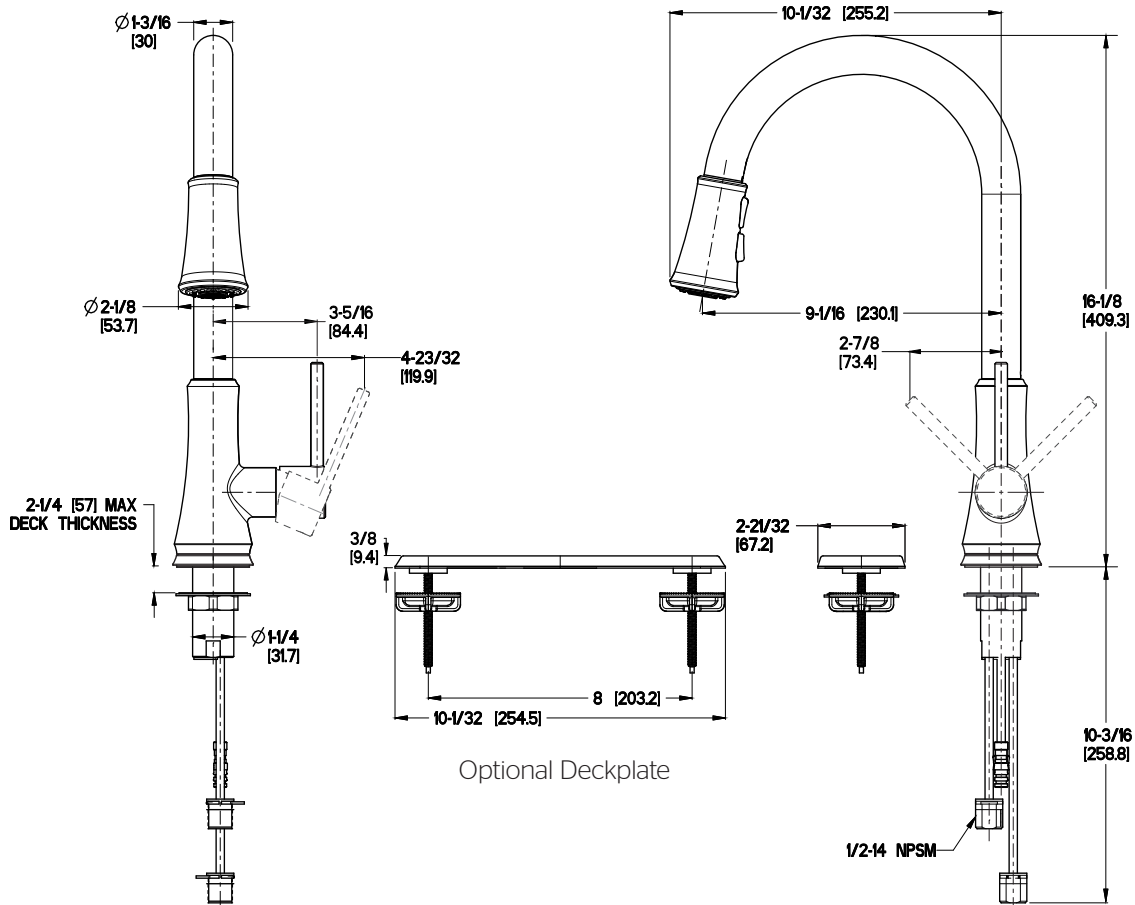

### Specifications

- 1 or 3-Hole Installation
- 360° Rotating Spout

### Features

- 1.75 GPM Flow Rate
- 1.5 GPM with insert 941-786
- 1 or 3-Hole Installation; Deck Plate or Single Hole Mounting Option
- 2 Function Pull-Down Sprayer
- 360° Rotating Spout
- Pfast Connect
- Pforever Warranty®

### Dimensions

Ø1-3/8 Min to Ø1-1/2 Max. Deck Hole Openings