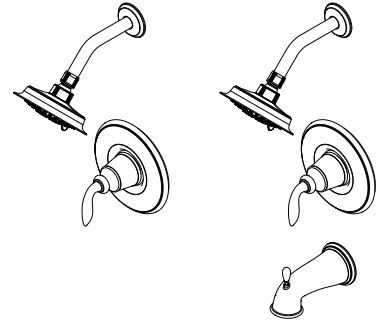

Avalon™ Shower Trim

- G89-7CBC Finish(C)
- G89-7CBK Finish(K)
- G89-7CBY Finish(Y)

- G89-8CBC Finish(C)
- G89-8CBK Finish(K)
- G89-8CBY Finish(Y)

Specifications

- Secure Pfit Trim
- Trim Only, Valve Not Included

Features

- Secure Pfit Trim
- EZ Clean™
- Round Flange
- No Exposed Screws
- Fits OX8 and JX8 Valve Bodies
- Brass Ball Joints
- Shower Only (7CB Only)
- Quick Connect IP Tub Spout (8CB Only)
- Tub & Shower (8CB Only)
- 5 Function Showerhead
- Trim Only, Valve Not Included
- Pforever Warranty®

Dimensions