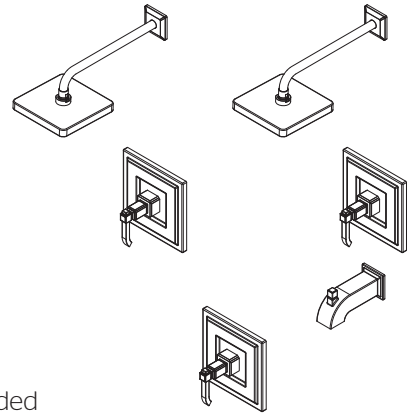

- R89-1WEC Finish(C) R89-1WED Finish(D) R89-1WEK Finish(K) R89-1WEY Finish(Y)
 G89-7WEC Finish(C) G89-7WED Finish(D) G89-7WEK Finish(K) G89-7WEY Finish(Y)
 G89-8WEC Finish(C) G89-8WED Finish(D) G89-8WEK Finish(K) G89-8WEY Finish(Y)

Specifications

- SecurePfit™ Trim
- Trim Only, Valve Not Included

Features

- 2.0 GPM Flow Rate (Showerhead)
- Solid Metal Construction
- Brass Ball Joints
- Valve Trim Only (1WE Only)
- Shower Only (7WE Only)
- Tub & Shower (8WE Only)
- Trim Only, Valve Not Included
- Requires OX8/JX8 Valve Bodies (Sold Separately)
- Decorative Shower Arm
- Raincan
- SecurePfit™ with Anti Handle Wobble
- No Exposed Screws
- Easy To Clean Nozzles
- Quick Connect Tub Spout (8WE Only)
- Pforever Warranty®

Dimensions