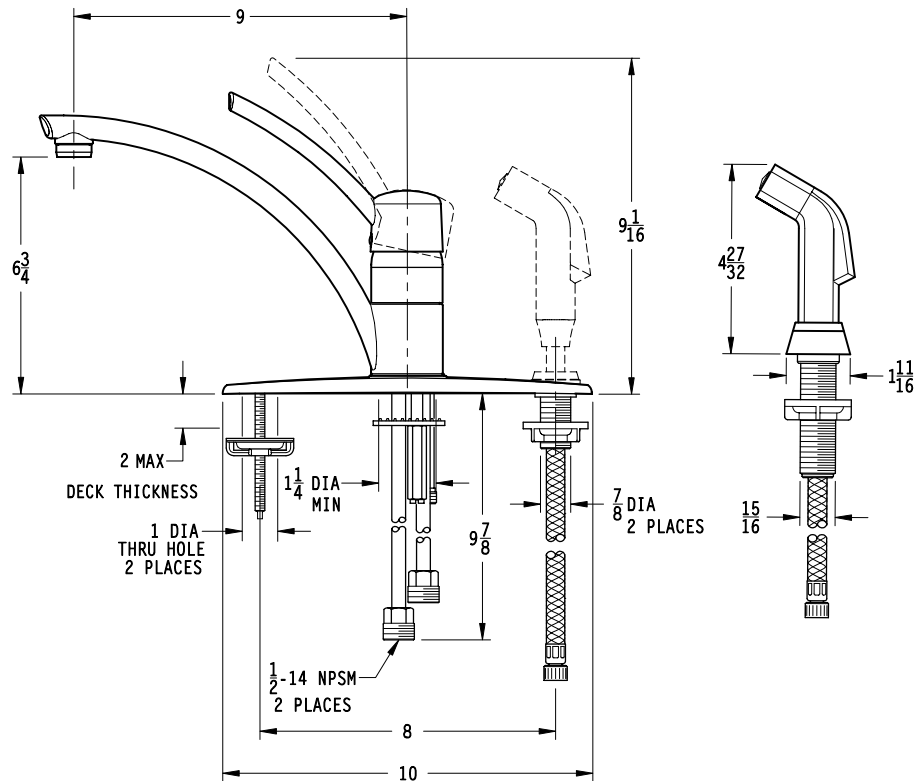

Specifications

- 360° Rotating Spout

Features

- 1.75 GPM Flow Rate
- 360° Rotating Spout
- Pforever Seal Ceramic Disc Valve
- Pforever Warranty®

Code Compliance

Pfister products are designed and manufactured in compliance with the following standards and codes:

- IAPMO Certified
- CSA B125 Certified
- ASME A112.18.1
- NSF 61/9 Annex G (Low lead)
- Cal Green Compliant
- ADA Compliant-ANSI A117.1 (Lever handles only)
- ASME A112.18.3 (Backflow Prevention)

Dimensions

Ø1-3/8 Min to Ø1-1/2 Max. Deck Hole Openings