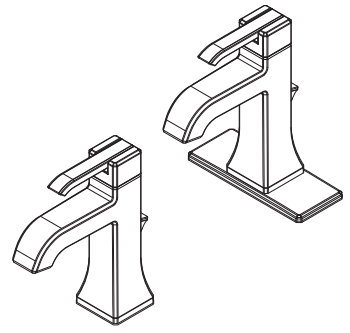

## Park Avenue™ Single Control Lavatory Faucet

- GT42-FEOC Finish(C)
- GT42-FEOD Finish(D)
- GT42-FEOK Finish(K)
- GT42-FEOY Finish(Y)

### Specifications

- Lever Handles
- 1 or 3-Hole Installation
- Pforever Seal

### Features

- Lever Handles
- 1 or 3-Hole Installation; Deck Plate or Single Hole Mounting Option
- Mounting Option
- Pforever Warranty®

### Dimensions

Ø1 Min to Ø1-1/2 Max. Deck Hole Openings