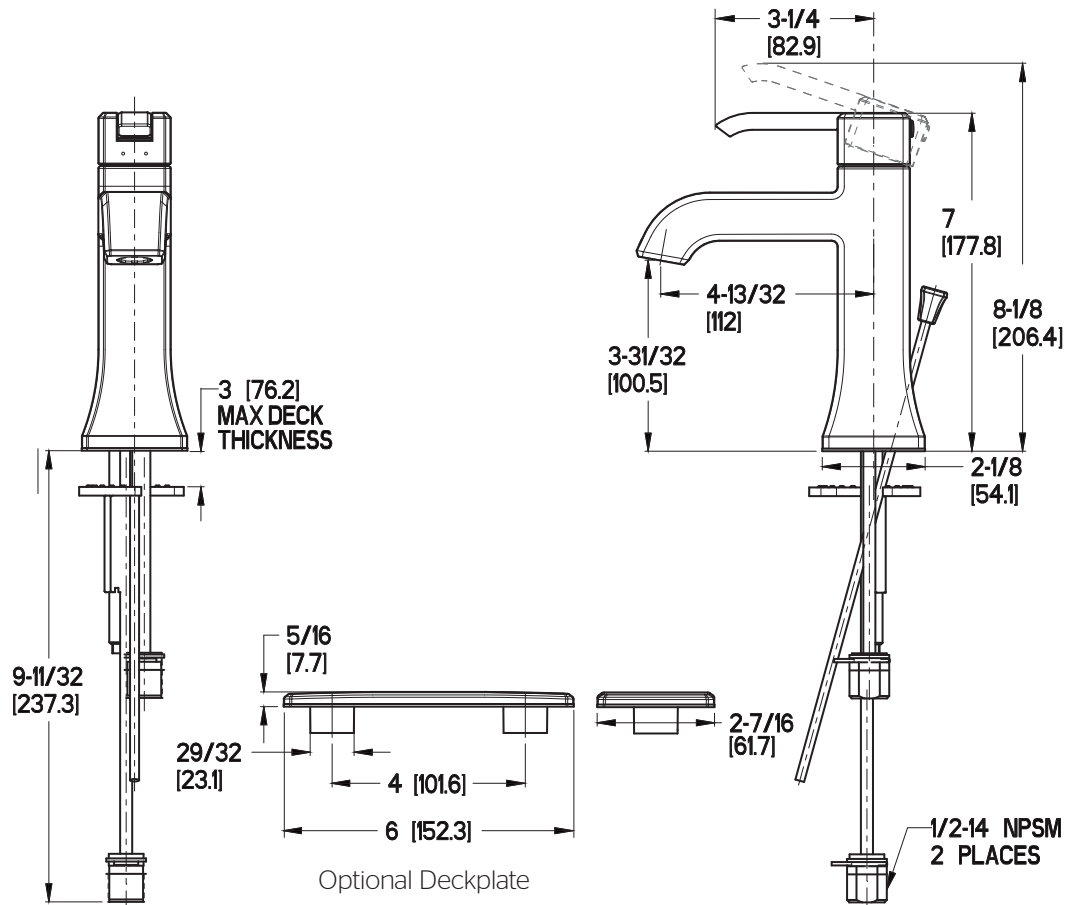

### Specifications

- Lever Handles
- 1 or 3-Hole Installation
- Pforever Seal

### Features

- Lever Handles
- 1 or 3-Hole Installation; Deck Plate or Single Hole Mounting Option
- Mounting Option
- Pforever Warranty®

### Dimensions

Ø1 Min to Ø1-1/2 Max. Deck Hole Openings