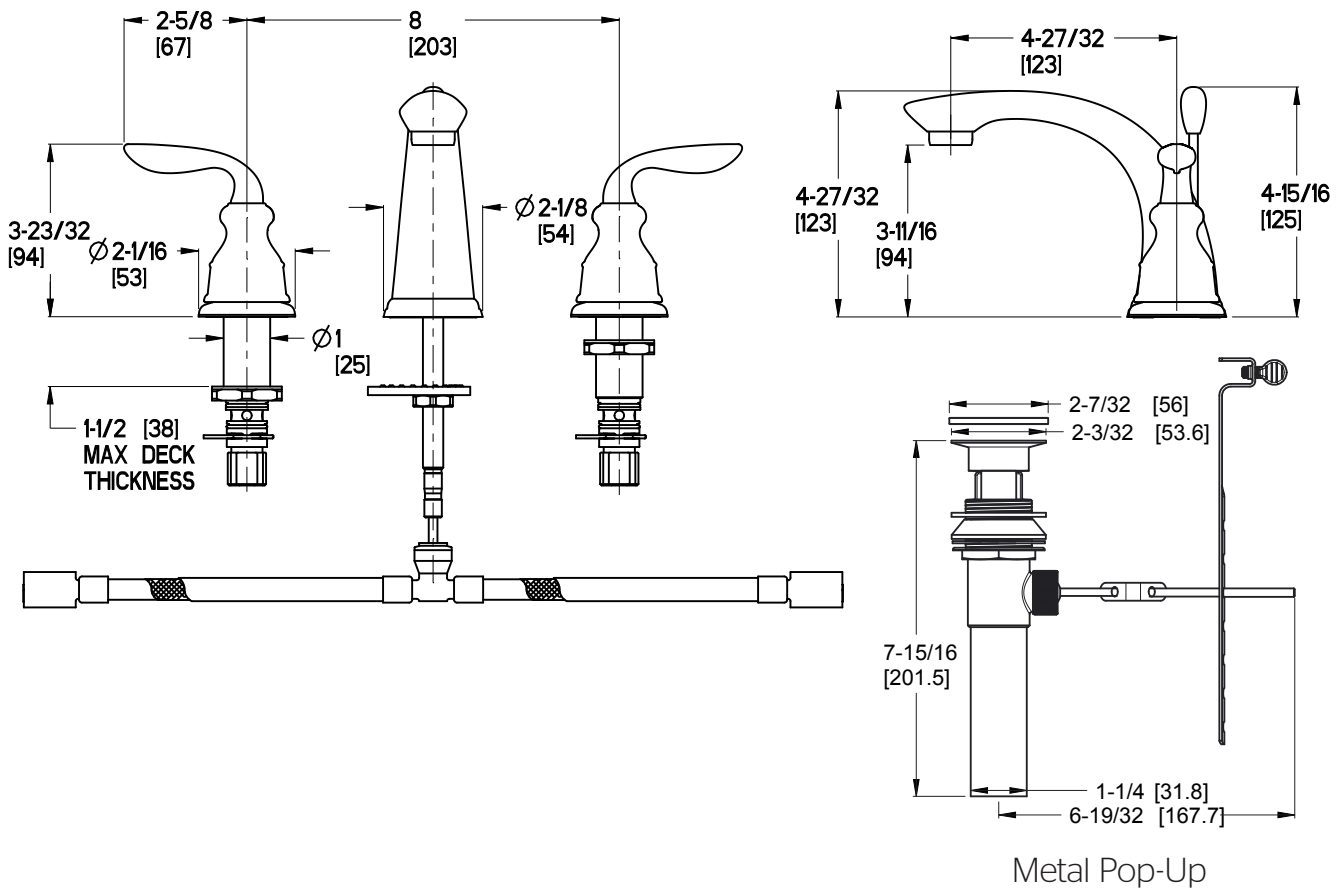

- GT49-CBOC Finish(C)
- GT49-CBOK Finish(K)
- GT49-CBOY Finish(Y)

- 3-Hole Installation
- Pforever Seal
- Complete Collection with Coordinating Roman Tub and Tub & Tub Shower Options

Specifications

Features

- 1.5 GPM Flow Rate
- Complete Collection with Coordinating Roman Tub and Tub & Shower Options
- Quick Connect Installation
- Metal Lever Handles
- Includes Metal Supply Nuts
- 3-Hole Installation
- 8"-15" Variable Installation
- Metal Pop-Up
- High Arc Spout
- Pforever Seal Ceramic Disc Valve
- Pforever Warranty®

Dimensions

$\varnothing 1$ Min to $\varnothing 1-1/2$ Max. Deck Hole Openings