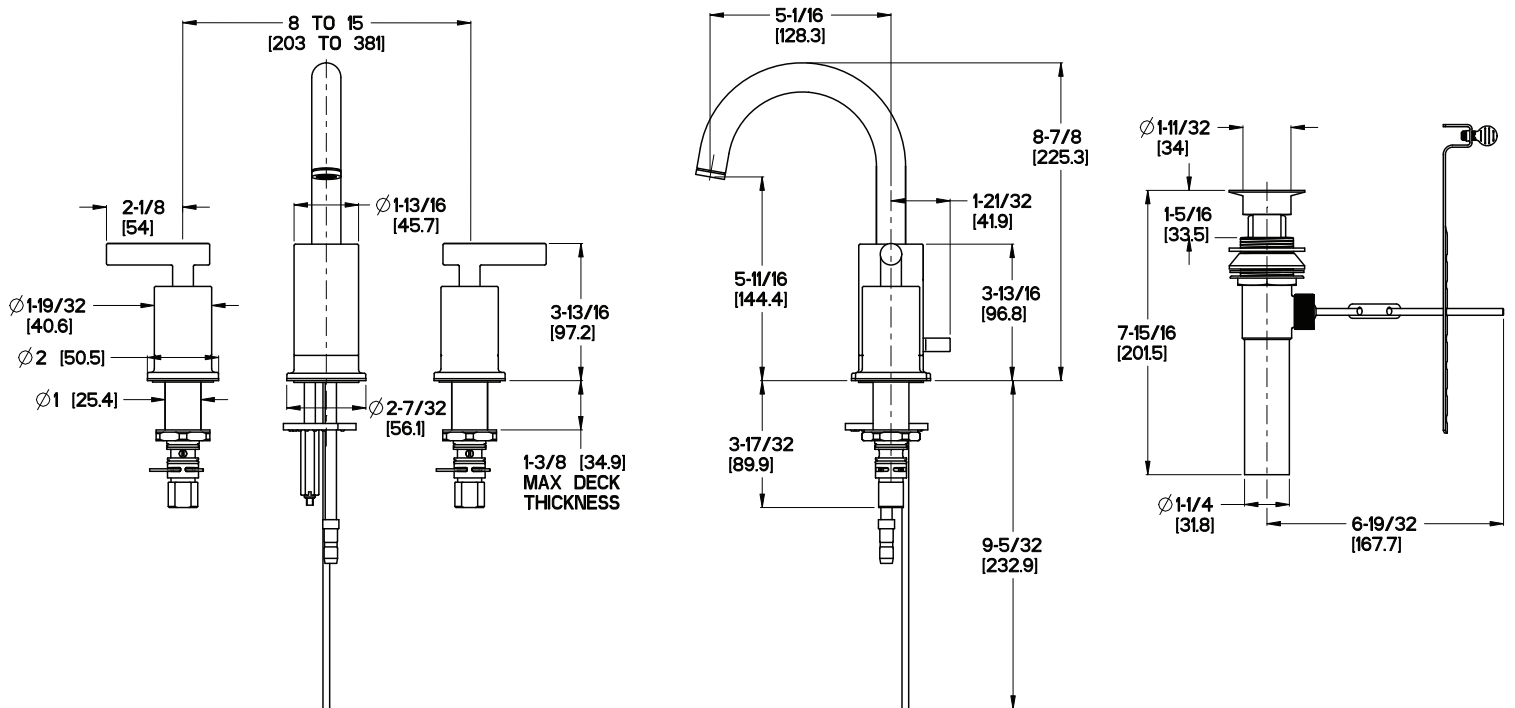

Contempra™ 8"-15" Widespread Faucet

- GT49-NC1C Finish(CC)
- GT49-NC1K Finish(KK)

Specifications

- Lever Handles
- 3-Hole Installation
- Pforever Seal

Features

- 1.5 GPM Flow Rate
- Metal Pop-Up
- Metal Lever Handles
- Quick Connect Installation
- 8"-15" Variable Handles
- Fixed Hub
- High Arc Spout
- PVD Finish (KK Finish Only)
- Pforever Seal
- Cermaic Disc Valve
- Pforever Warranty®

Code Compliance

Pfister products are designed and manufactured in compliance with the following standards and codes:

- IAPMO Certified
- CSA B125 Certified
- ASME A112.18.1
- NSF 61/9 Annex G (Low lead)
- Cal Green Compliant
- EPA WaterSense Certification 1.5 gpm, 5.7 L/Min
- ADA Compliant-ANSI A117.1 (Lever handles only)

Dimensions

$\phi 1$ Min to $\phi 1-1/2$ Max. Deck Hole Openings