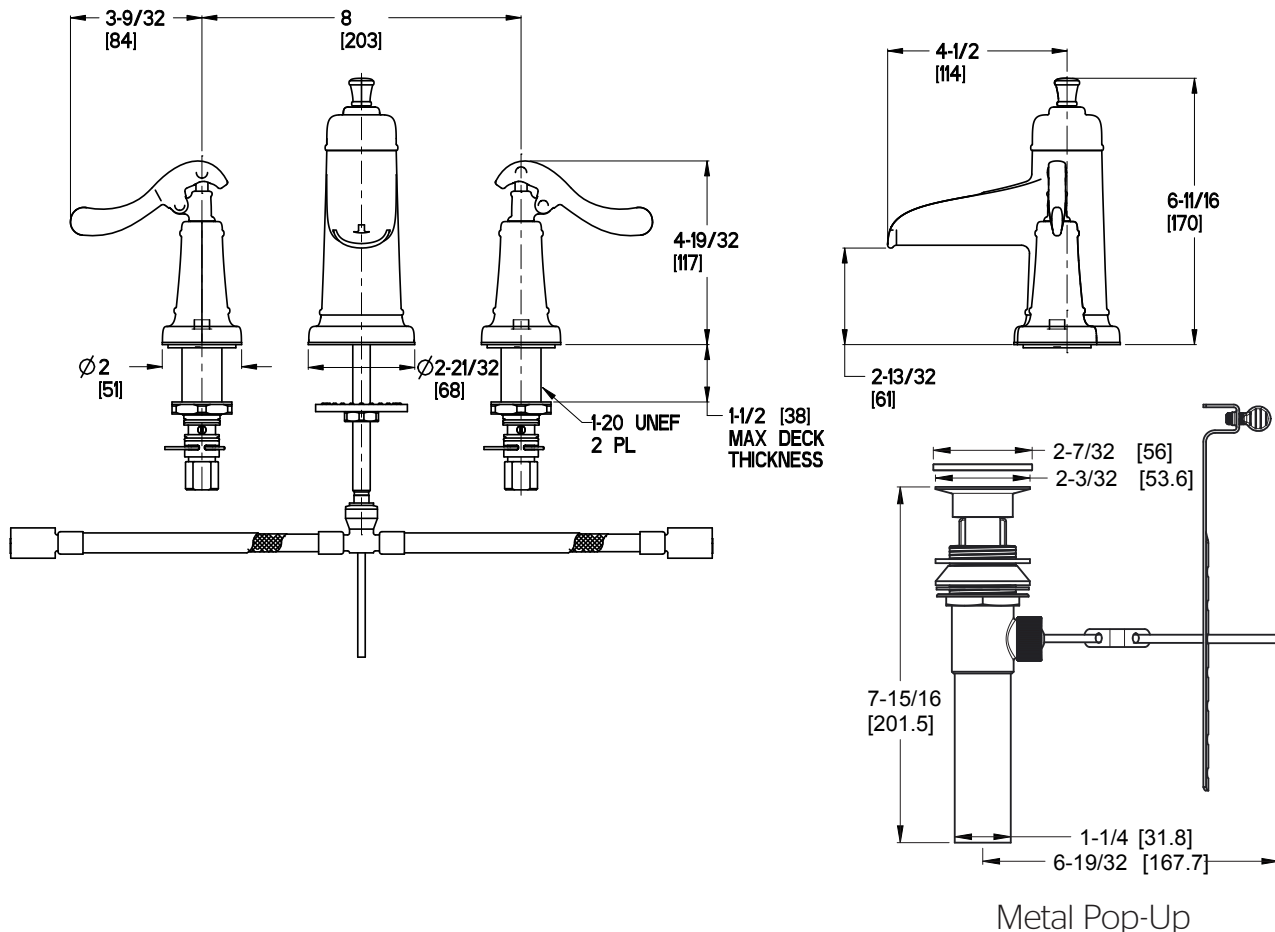

### Features

- 1.5 GPM Flow Rate
- MatchMakers® Accessories Available
- Complete Collection with Coordinating Roman Tub and Tub & Shower Options
- Solid Cast Brass Body and Spout
- Metal Lever Handles
- Includes Metal Supply Nuts
- 8"-15" Variable Installation
- 3-Hole Installation
- Metal Pop-Up
- Pforever Seal Ceramic Disc Valve
- Pforever Warranty®

## Dimensions

Ø1 Min to Ø1-1/2 Max. Deck Hole Openings