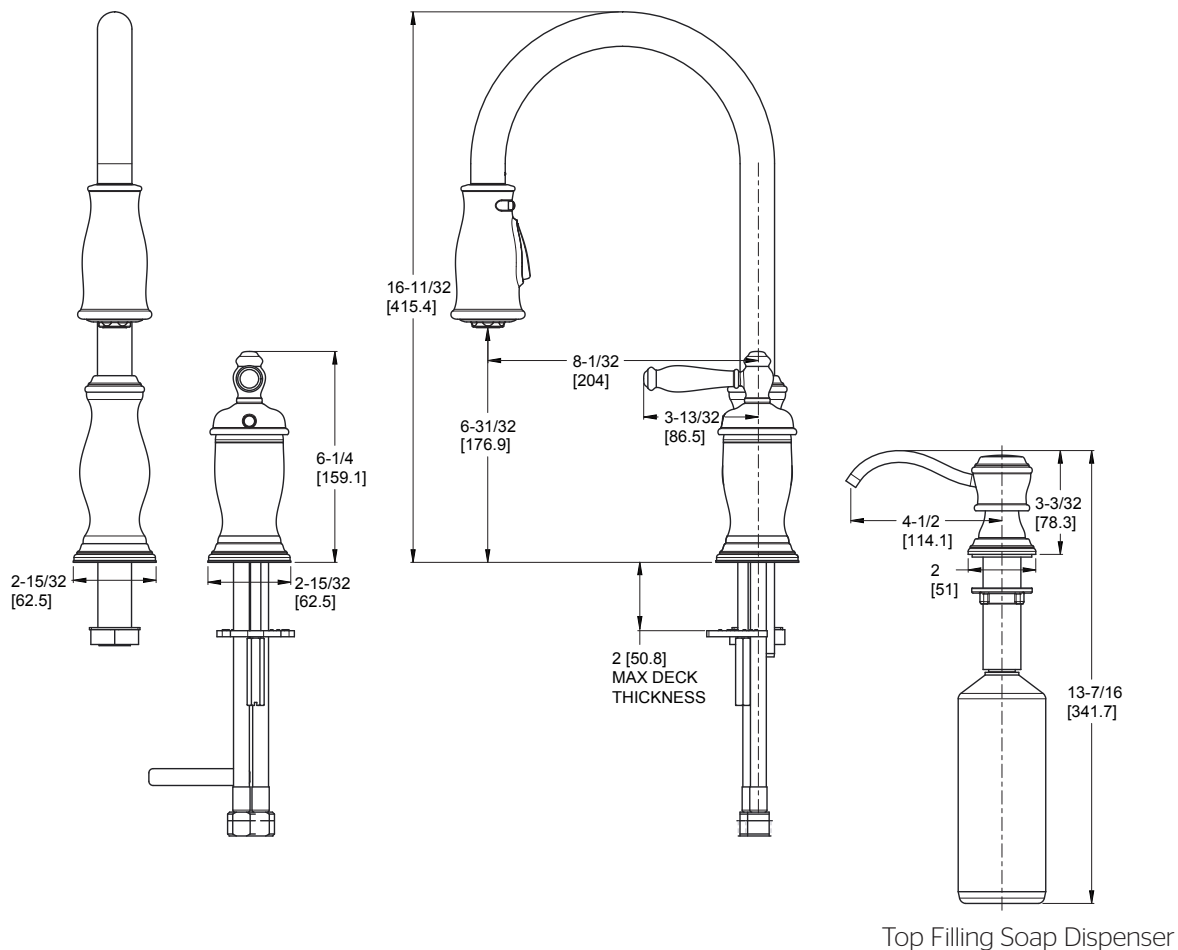

Hanover™ Pull-Down Kitchen Faucet

- GT526-TMC Finish(C)
- GT526-TMS Finish(S)
- GT526-TMY Finish(Y)

- Adjustable Spray Volume
- 2 or 3-Hole Installation
- Pforever Seal

Specifications

Features

- 1.8 GPM Flow Rate
- 2 or 3-Hole Installation
- 360° Rotating Spout
- 75" Hose
- Quick Connect
- High Arc Spout
- Soap/Lotion Dispenser Optional
- Adjustable Spray Volume

- Flexible Braided Stainless Steel Supply Lines
- Pforever Seal Ceramic Disc Valve
- Pforever Warranty®

Code Compliance

Pfister products are designed and manufactured in compliance with the following standards and codes:

- IAPMO Certified
- CSA B125 Certified
- ASME A112.18.1
- NSF 61/9 Annex G (Low lead)
- Cal Green Compliant
- ADA Compliant-ANSI A117.1 (Lever handles only)
- ASME A112.18.3 (Backflow Prevention)

Dimensions

Ø1-3/8 Min to Ø1-1/2 Max. Deck Hole Openings

Top Filling Soap Dispenser