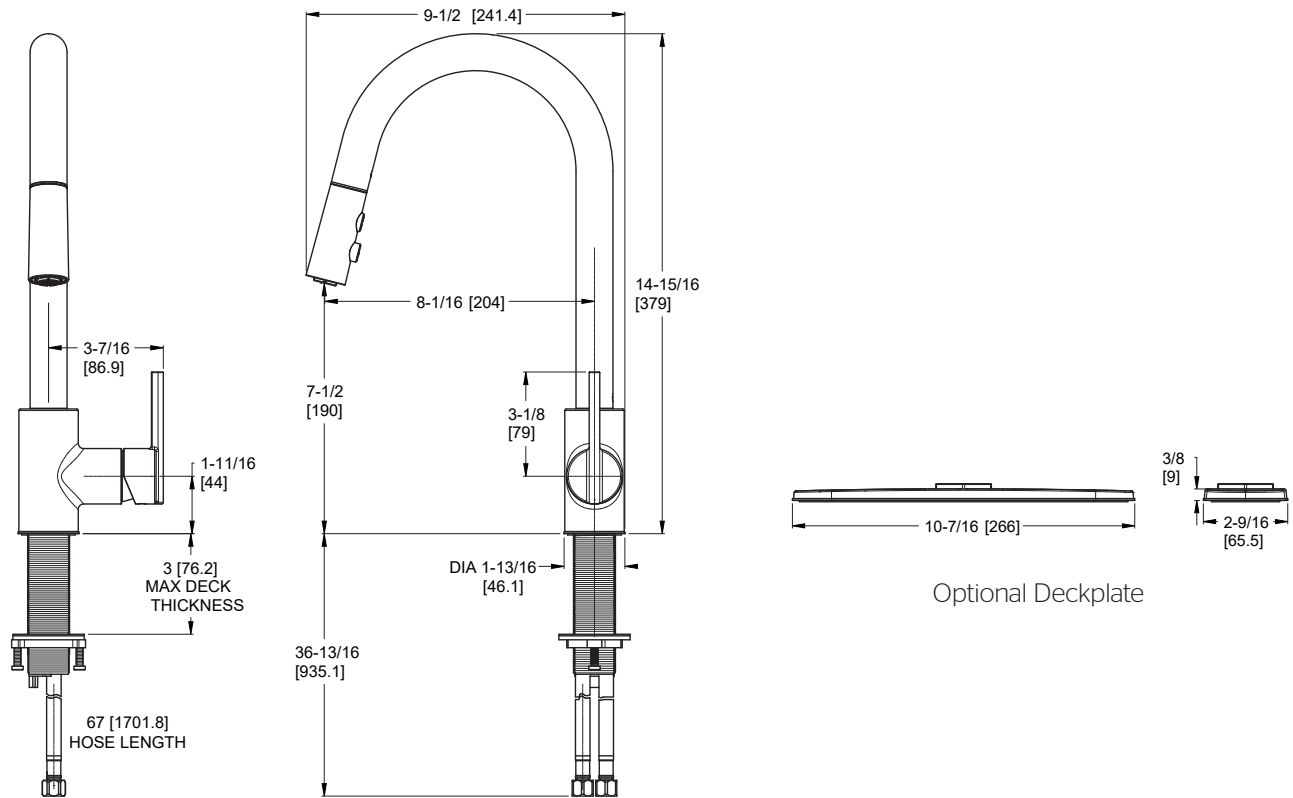

#### Features

- 1.8 GPM Flow Rate
- 2 Function Pull-Down Sprayer (Spray and Stream)
- 3/8" Connections
- 36" Integrated Nylon Braided Supply Lines
- 360° Rotating High Arc Spout
- 15" Pull-Down Hose Length
- Nylon Hose
- AutoDock™ Self-Retracting Sprayhead
- Forward Handle Operation
- Optional Deckplate, Order 961-276\* Separately
- Wipe Clean™ Nozzles
- Pfaster Connect™
- TiteSeal™ Technology
- Pforever Seal™ Ceramic Disc Valve
- Limited Lifetime Warranty

### Dimensions

Ø1-3/8 Min to Ø1-1/2 Max. Deck Hole Openings