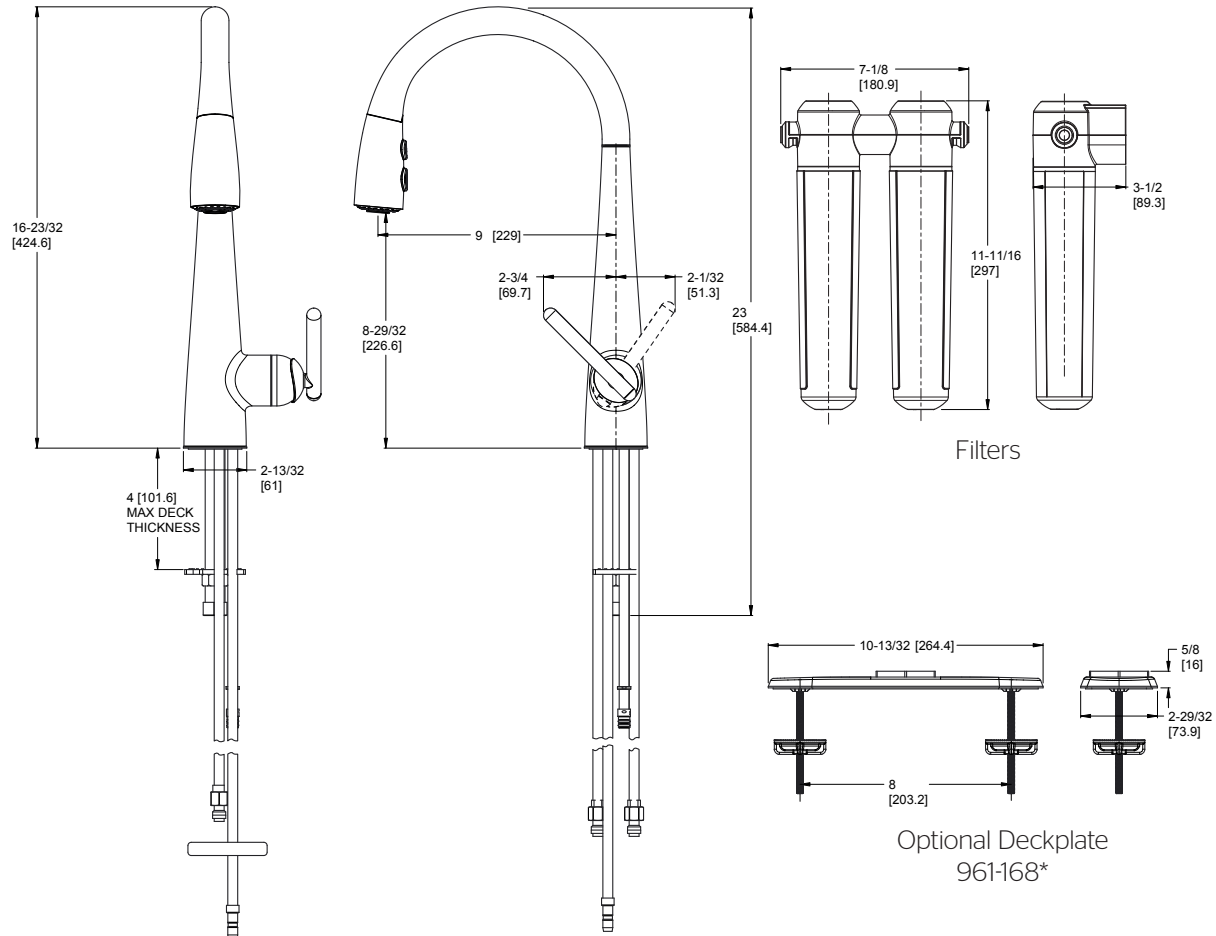

Lita with Xtract™ Pull Down Filter Kitchen Faucet

- GT529-FLC Finish(C)
- GT529-FLS Finish(S)

Specifications

- Lever Handle
- 1 or 3-Hole Installation
- Pforever Seal™

Features

- 1.8 GPM Flow Rate
- 1.0 GPM in Filter Mode
- 1 or 3-Hole Installation; Deck Plate or Single Hole Mounting Option
- 3 Function Pull-Down Sprayer
- 360° Rotating Spout
- All Metal Construction
- Mounting Hardware Included
- Mounting Posts Included
- Filters Included
- High Arc Spout
- Pforever Seal™ Ceramic Disc Valve
- Limited Lifetime Warranty

Code Compliance

Pfister products are designed and manufactured in compliance with the following standards and codes:

- IAPMO Certified to ASME A112.18.1/CSA B125.1 including:
 - ASME A112.18.3 (Backflow Prevention)
- NSF/ANSI/CAN61:Q≤1
- CEC Certified/CALGreen compliant
- ADA Compliant - ANSI A117.1 (Lever Handle Only)

Dimensions

Ø1-3/8 Min to Ø1-1/2 Max. Deck Hole Openings