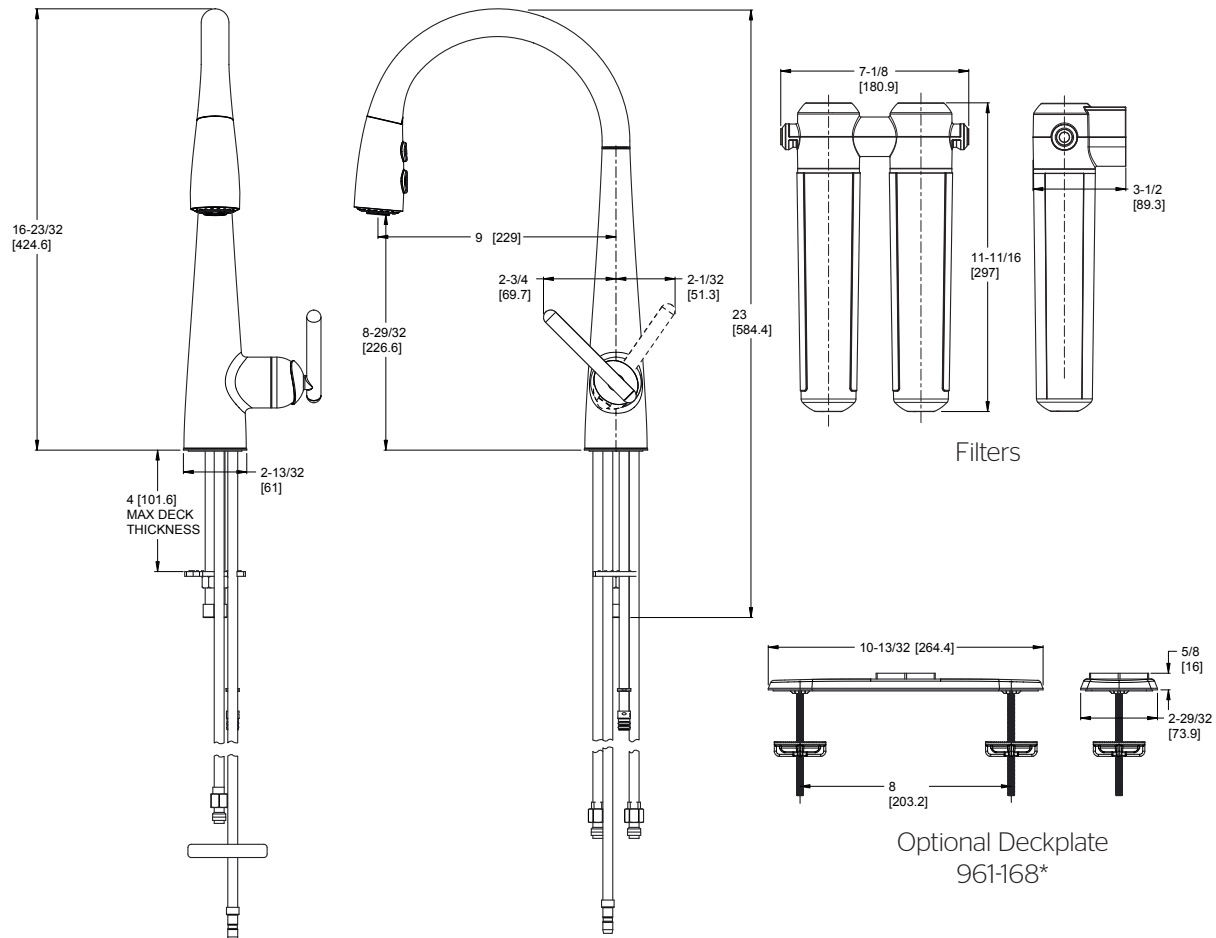

Lita with Xtract™ Pull Down Filter Kitchen Faucet

- GT529-FLC Finish(C)
- GT529-FLS Finish(S)

Specifications

- Lever Handle
- 1 or 3-Hole Installation
- Pforever Seal™

Features

- 1.8 GPM Flow Rate
- 1.0 GPM in Filter Mode
- 1 or 3-Hole Installation; Deck Plate or Single Hole Mounting Option
- 3 Function Pull-Down Sprayer
- 360° Rotating Spout
- All Metal Construction
- Mounting Hardware Included
- Mounting Posts Included
- Filters Included
- High Arc Spout
- Pforever Seal™ Ceramic Disc Valve
- Pforever Warranty®

Code Compliance

Pfister products are designed and manufactured in compliance with the following standards and codes:

- IAPMO Certified to ASME A112.18.1/CSA B125.1 including:
 - ASME A112.18.3 (Backflow Prevention)
- NSF 61/9 AnnexG Certified
- CEC Certified/CALGreen compliant
- ADA Compliant - ANSI A117.1 (Lever Handles Only)

Dimensions

Ø1-3/8 Min to Ø1-1/2 Max. Deck Hole Openings