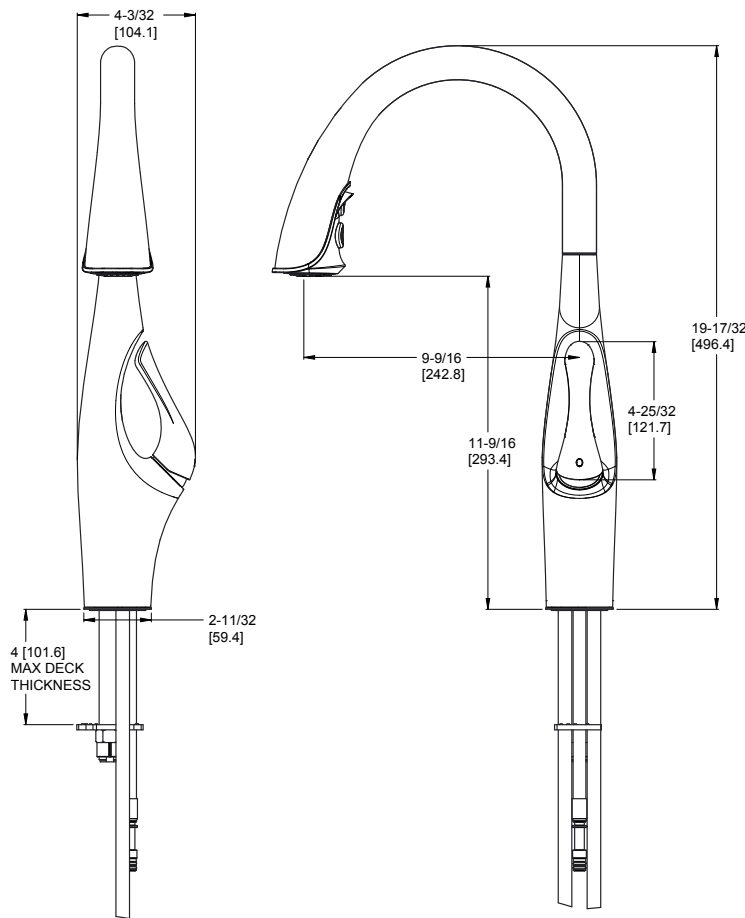

### Pull Down Kitchen Faucet

- GT529-IHC Finish(C)
- GT529-IHB Finish(B)
- GT529-IHS Finish(S)

- Concealed Sprayhead
- Pforever Seal™

### Features

- 1.8 GPM Flow Rate
- 3 Function Pull-Down Sprayer (Pause, Spray, Stream)
- 68" Hose
- 36" Integrated Nylon Supply Lines with 3/8" Connection
- Concealed Sprayhead
- High Arc Spout
- Optional Soap Dispenser, Order KSD-IH\* Separately
- Optional Deckplate, Order 961-193\* (For Black or Stainless Steel) or 961-208A (For Chrome) Separately
- Pforever Seal™ Ceramic Disc Valve
- Limited Lifetime Warranty

## Dimensions

Ø1-3/8 Min to Ø1-1/2 Max. Deck Hole Openings

### 36 Inch Supply Lines with 3/8 Female Compression Brass Connections