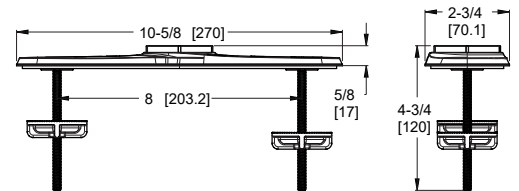

Optional Deckplate

36 Inch Supply Lines with 3/8 Female Compression Brass Connections