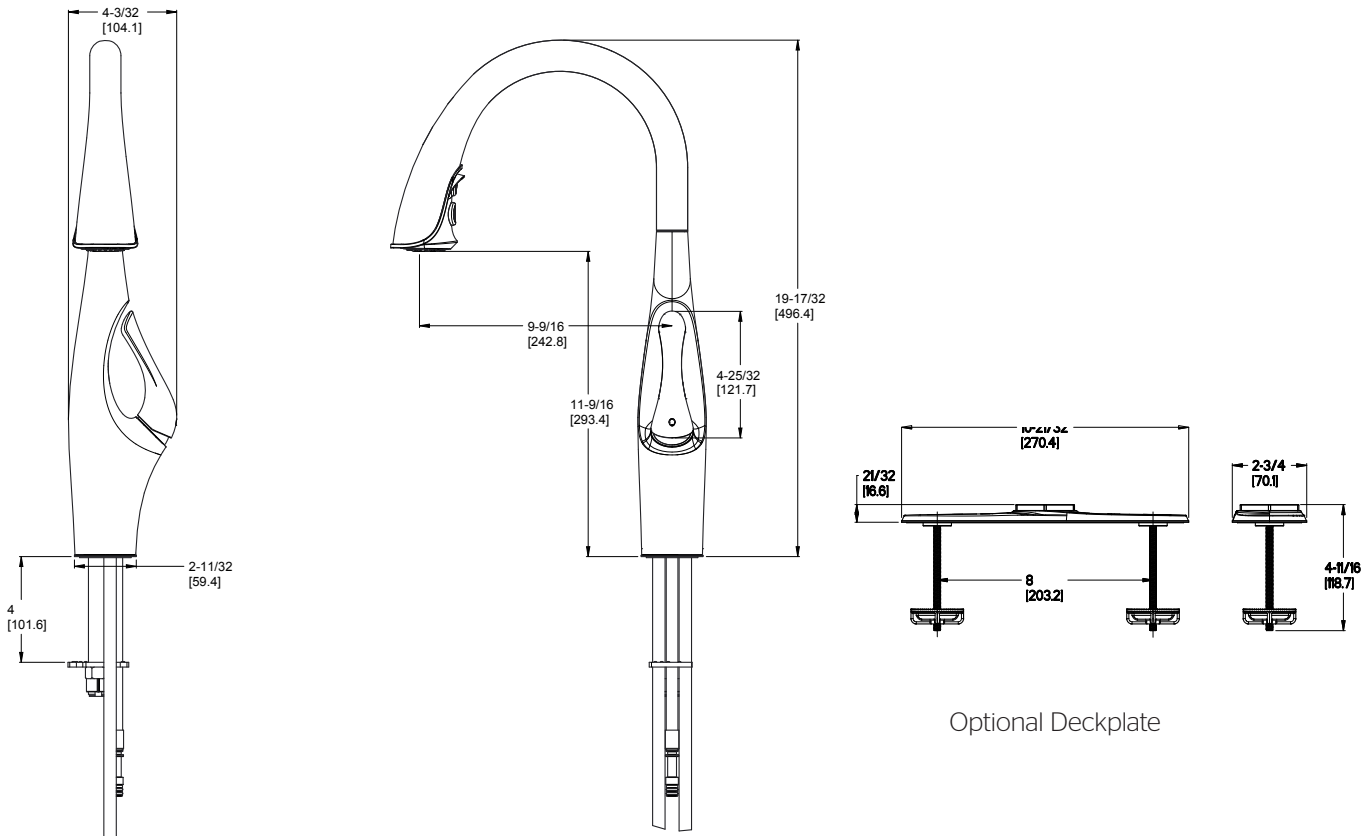

Pull Down Kitchen Faucet

GT529-IHC Finish(C)

GT529-IHB Finish(B)

GT529-IHK Finish(K)

Specifications

- Concealed Sprayhead
- Pforever Seal

Features

- 1.8 GPM Flow Rate
- 3 Function Pull-Down Sprayer (Pause, Spray, Stream)
- 68" Hose
- Concealed Sprayhead
- High Arc Spout
- Optional Soap Dispenser
- Optional Deckplate

- Pforever Seal Ceramic Disc Valves
- Pforever Warranty®

Code Compliance

Pfister products are designed and manufactured in compliance with the following standards and codes:

- IAPMO Certified
- CSA B125 Certified
- ASME A112.18.1
- NSF 61/9 Annex G (Low lead)
- Cal Green Compliant
- ADA Compliant-ANSI A117.1 (Lever handles only)
- ASME A112.18.3 (Backflow Prevention)

Dimensions

Ø1-3/8 Min to Ø1-1/2 Max. Deck Hole Openings