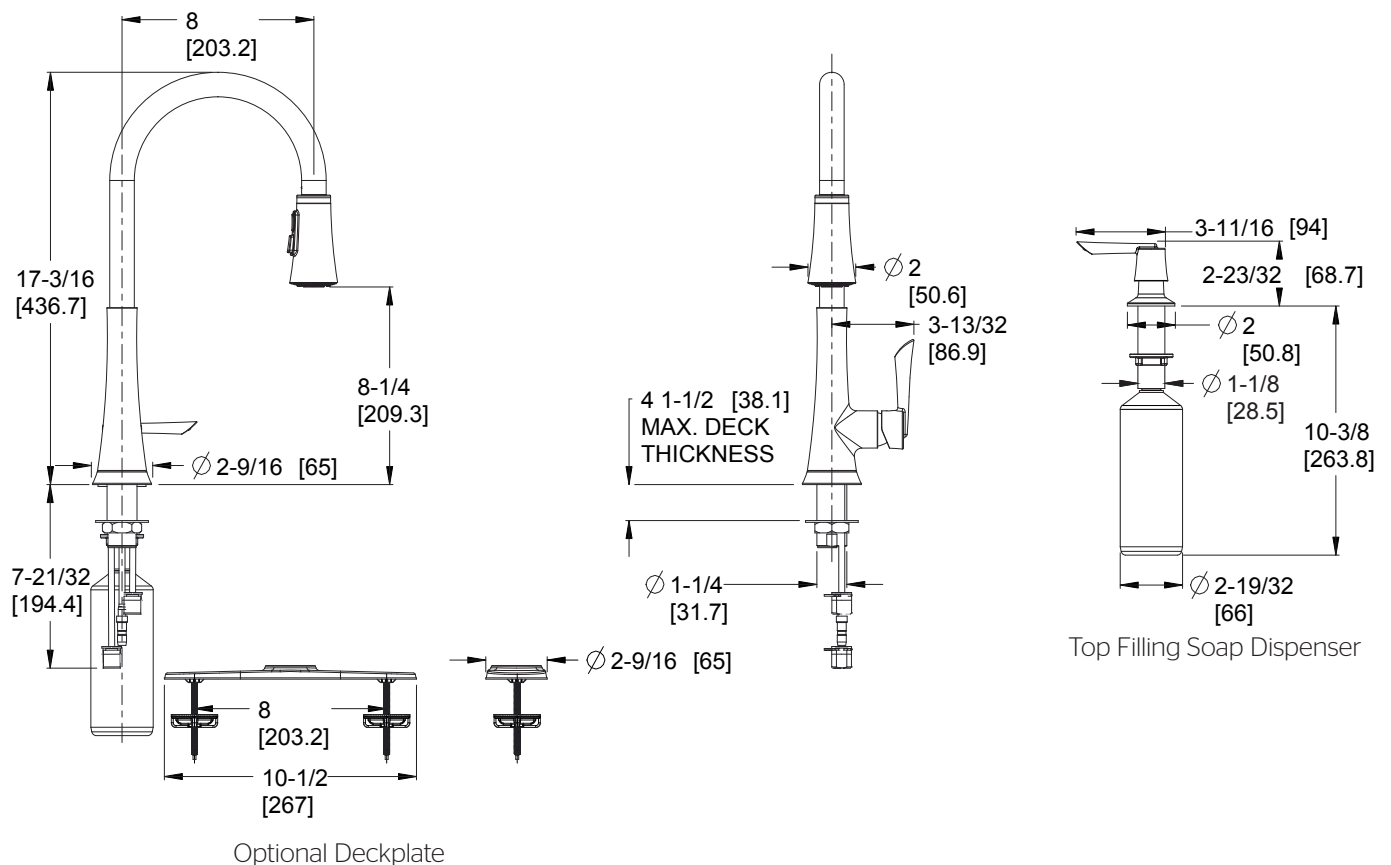

Mystique™ Pull-Down Kitchen Faucet

GT529-MDC Finish(C)

GT529-MDS Finish(S)

Specifications

- 3 Function Pull-Down Sprayer
- 1, 2, 3, or 4-Hole Installation
- Pforever Seal

Features

- 1.75 GPM Flow Rate
- 75" Nylon Hose
- 1, 2, 3, or 4-Hole Installation; Deck Plate or Single Hole Mounting Option
- Optional Deckplate
- 3 Function Pull-Down Sprayer
- 360° Rotating Spout
- High Arc Spout
- Mounting Hardware Included
- Soap Dispenser Included
- Pfast Connect
- Pforever Seal Ceramic Disc Valve
- Pforever Warranty®

Code Compliance

Pfister products are designed and manufactured in compliance with the following standards and codes:

- IAPMO Certified
- CSA B125 Certified
- ASME A112.18.1
- NSF 61/9 Annex G (Low lead)
- Cal Green Compliant
- ADA Compliant-ANSI A117.1 (Lever handles only)
- ASME A112.18.3 (Backflow Prevention)

Dimensions

Ø1-3/8 Min to Ø1-1/2 Max. Deck Hole Openings