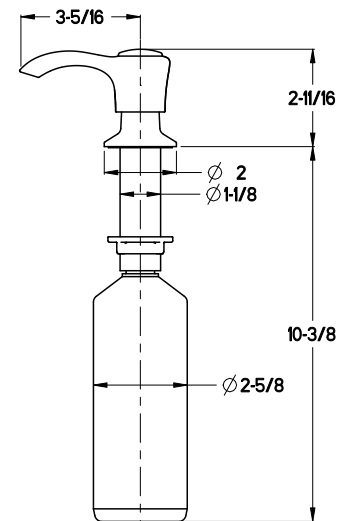

Pull Down Kitchen Faucet

GT529-NIC Finish(C)

GT529-NIS Finish(S)

- Lever Handle
- 1, 2, 3 or 4-Hole Installation
- Pforever Seal

Specifications

Features

- 1.8 GPM Flow Rate
- 1, 2, 3, or 4-Hole Installation; Deck Plate or Single Hole Mounting Option
- 3 Function Pull-Down Sprayer
- Soap/Lotion Dispenser Included
- Self Cleaning Spray Head
- Pforever Seal Ceramic Disc Valves
- Pforever Warranty®

Dimensions

Top Filling Soap Dispenser

36 Inch Supply Lines with 3/8 Female Compression Brass Connections