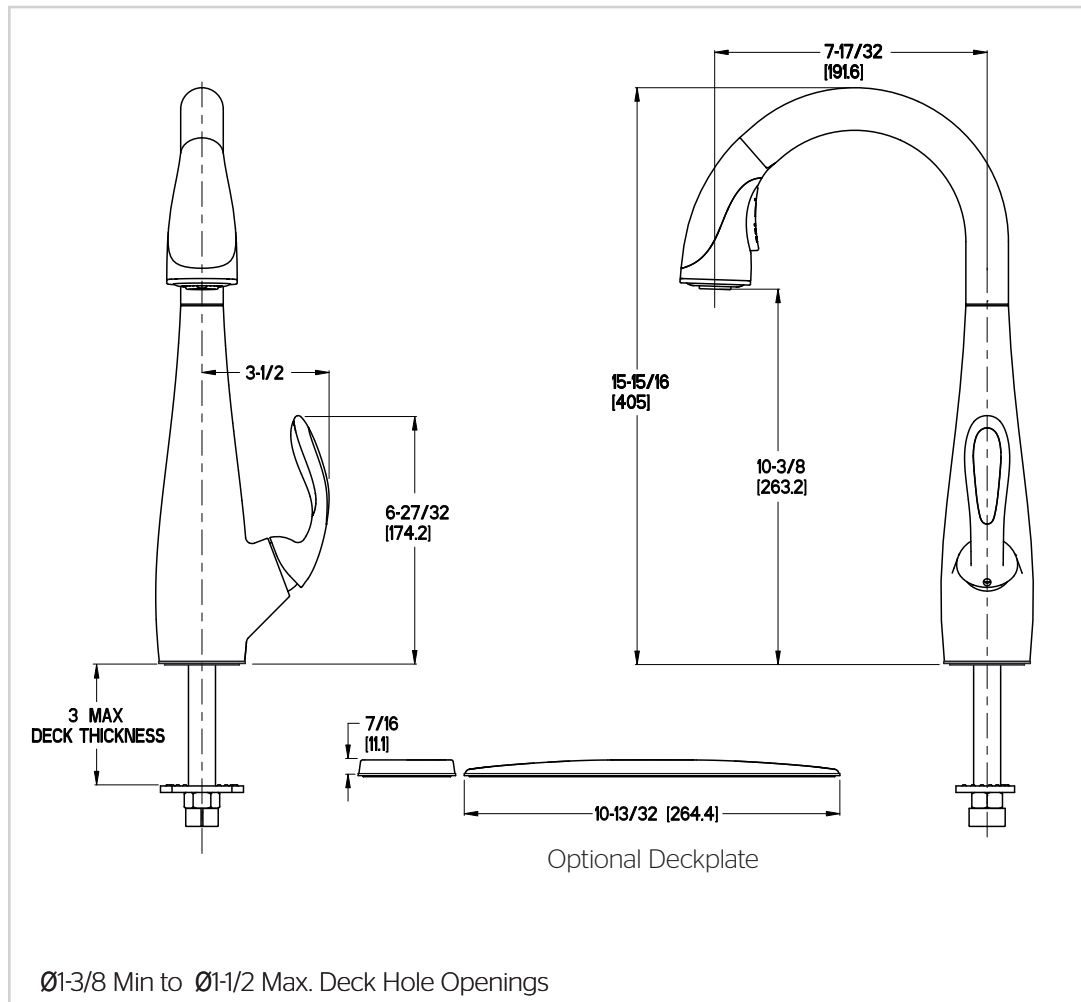

Pull Down Kitchen Faucet

GT529-NIC Finish(C)

GT529-NIS Finish(S)

- Lever Handle
- 1, 2, 3 or 4-Hole Installation
- Pforever Seal

Specifications

Features

- 1.8 GPM Flow Rate
- 1, 2, 3, or 4-Hole Installation; Deck Plate or Single Hole Mounting Option
- 3 Function Pull-Down Sprayer
- Soap/Lotion Dispenser Included
- Self Cleaning Spray Head
- Pforever Seal Ceramic Disc Valves
- Pforever Warranty®

Dimensions

Top Filling Soap Dispenser

36 Inch Supply Lines with 3/8 Female Compression Brass Connections