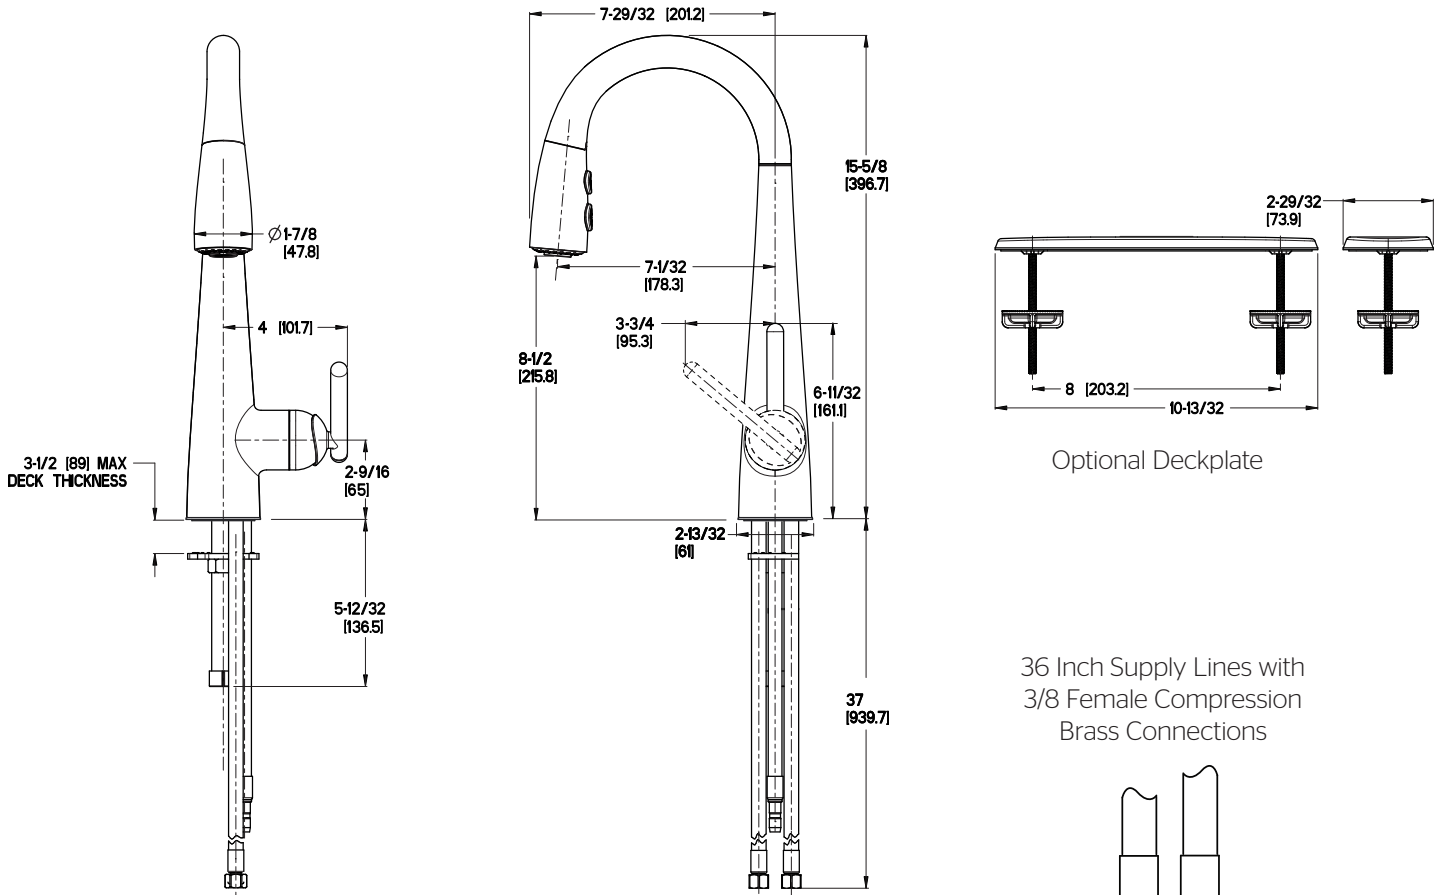

## Specifications

- 1 or 3-Hole Installation
- Pforever Seal

### Features

- 1.8 GPM Flow Rate
- 1 or 3-Hole Installation; Deck Plate or Single Hole Mounting Option
- 3 Function Pull-Down Sprayer (Stream, Spray, and Pause)
- Forward Handle Operation
- Pforever Seal Ceramic Disc Valve
- Pforever Warranty®

## Dimensions

Optional Deckplate

36 Inch Supply Lines with  
3/8 Female Compression  
Brass Connections

Ø1-3/8 Min to Ø1-1/2 Max. Deck Hole Openings