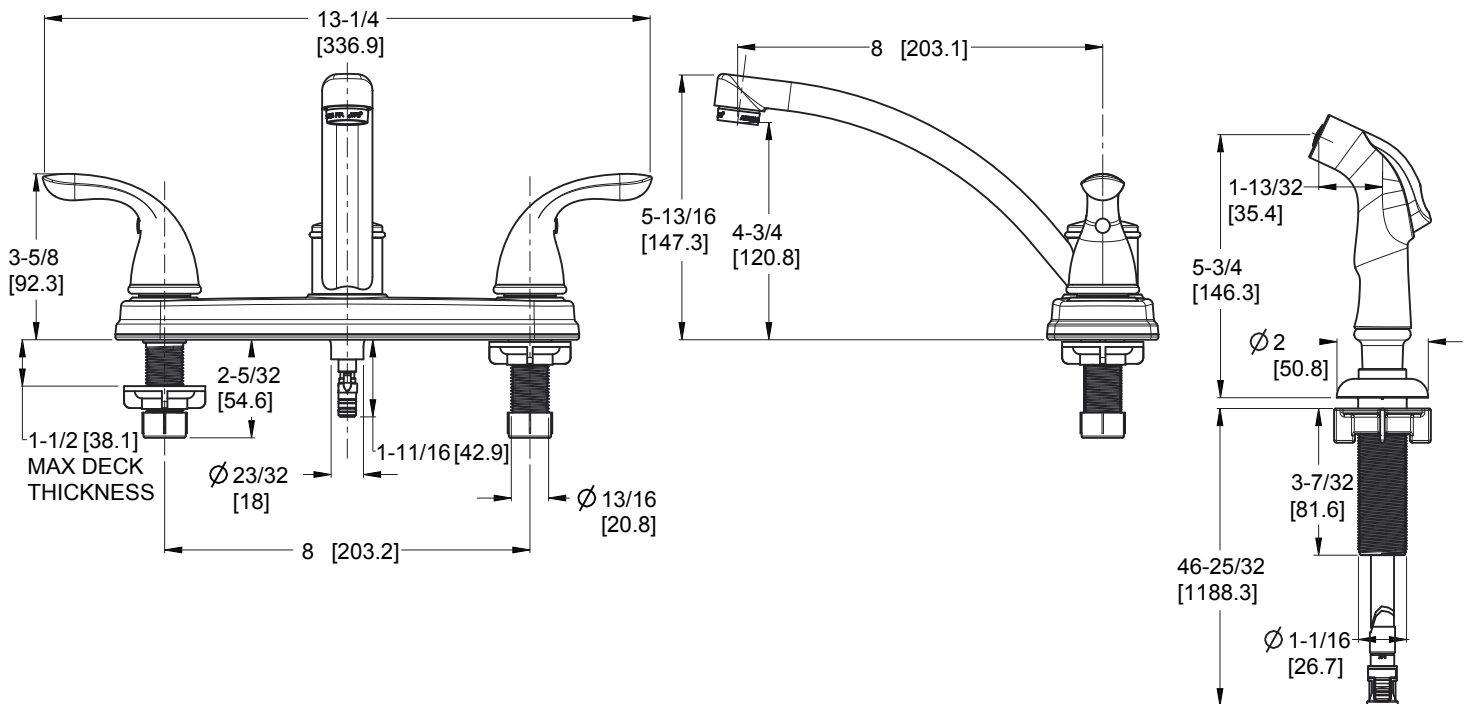

Two Handle Kitchen Faucet

- LF-035-3THC Finish(C)
- LF-035-3THS Finish(S)
- LF-035-4THC Finish(C)
- LF-035-4THS Finish(S)

- Single Control
- 3 or 4-Hole Installation
- Pforever Seal

Specifications

Features

- 1.8 GPM Flow Rate
- 3 or 4-Hole Installation
- Swivel Spout
- Includes Matching Side Spray (4TH Only)
- Mounting Hardware Included
- Washerless Cartridges
- Limited Lifetime Warranty

Code Compliance

Pfister products are designed and manufactured in compliance with the following standards and codes:

Dimensions

Ø1-3/8 Min to Ø1-1/2 Max. Deck Hole Openings