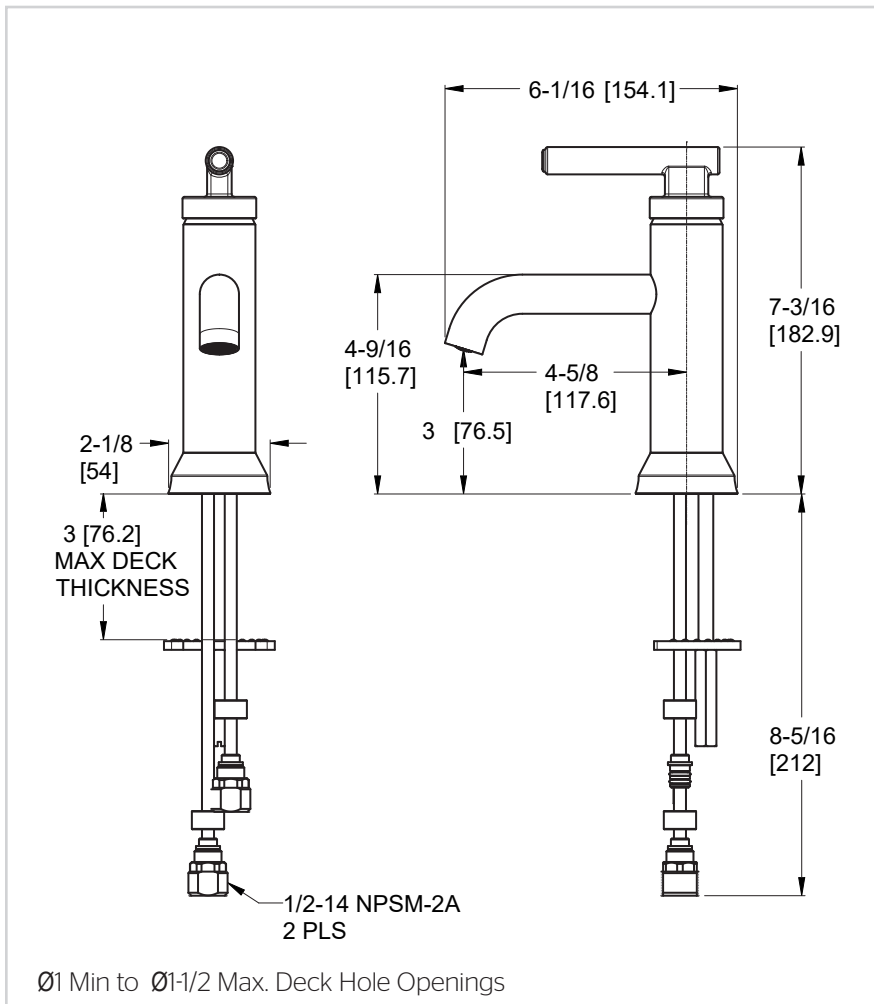

Specifications

Features

- 1.2 GPM Flow Rate
- All Metal Construction
- 1 or 3-Hole Installation
- Optional Deckplate Included
- Push & Seal™ Drain Included
- Spot Defense™ Finish Resists Spots and Fingerprints (GS and SDB Only)
- Mounting Hardware Included
- Pfaster Connect™ Supply Lines
- TiteSeal™ Deckplate
- Pforever Seal™ Ceramic Disc Valve
- Limited Lifetime Warranty

Dimensions

Optional Deck and Putty Plate

Push & Seal™