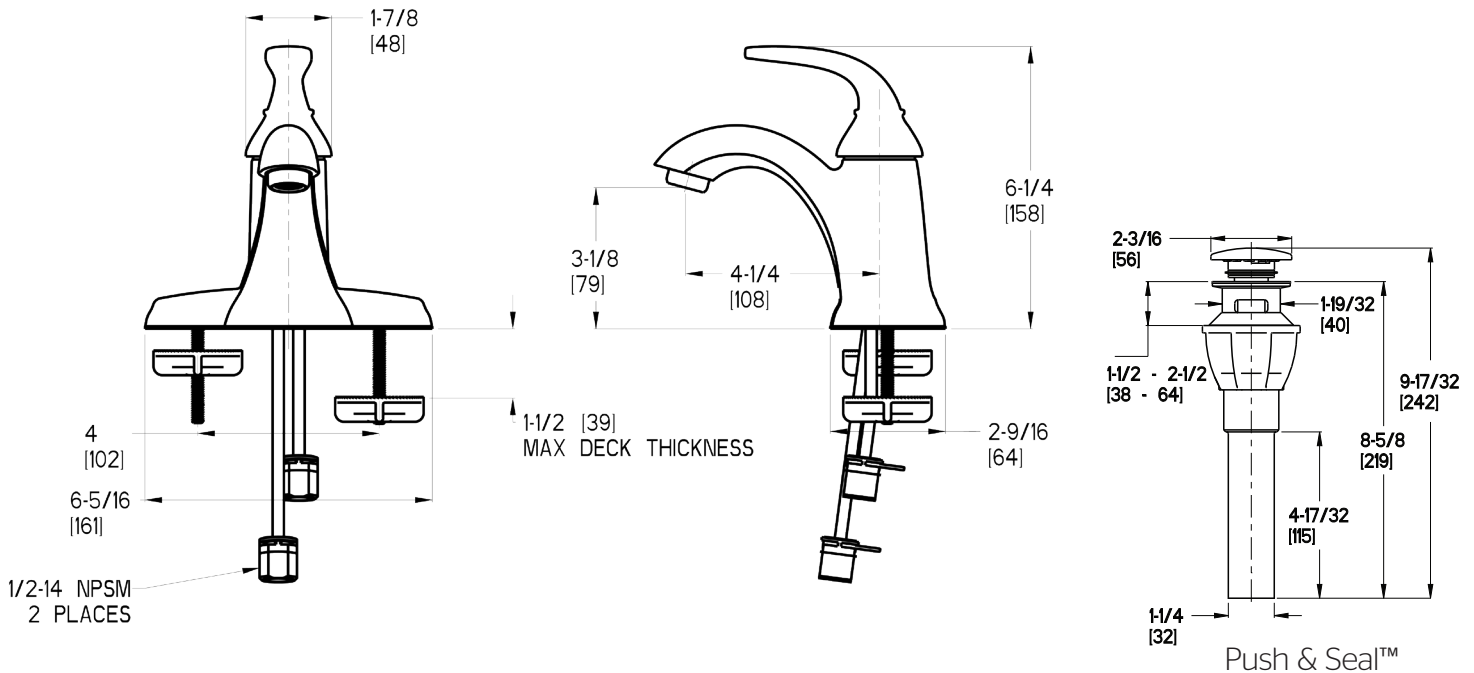

Pasadena™ 4" Centerset Lavatory Faucet

- LF-042-PDCC Finish(CC)
- LF-042-PDKK Finish(KK)

Specifications

- Single Control
- 3-Hole Installation
- Pforever Seal™

Features

- 1.2 GPM Flow Rate
- Complete Collection with Coordinating Roman Tub and Tub & Shower Options
- 3-Hole Installation
- PVD Finish (KK Only)
- Push & Seal™ Pop-Up
- Pforever Seal™ Ceramic Disc Valve
- Limited Lifetime Warranty

Dimensions

Ø1 Min to Ø1-1/2 Max. Deck Hole Openings