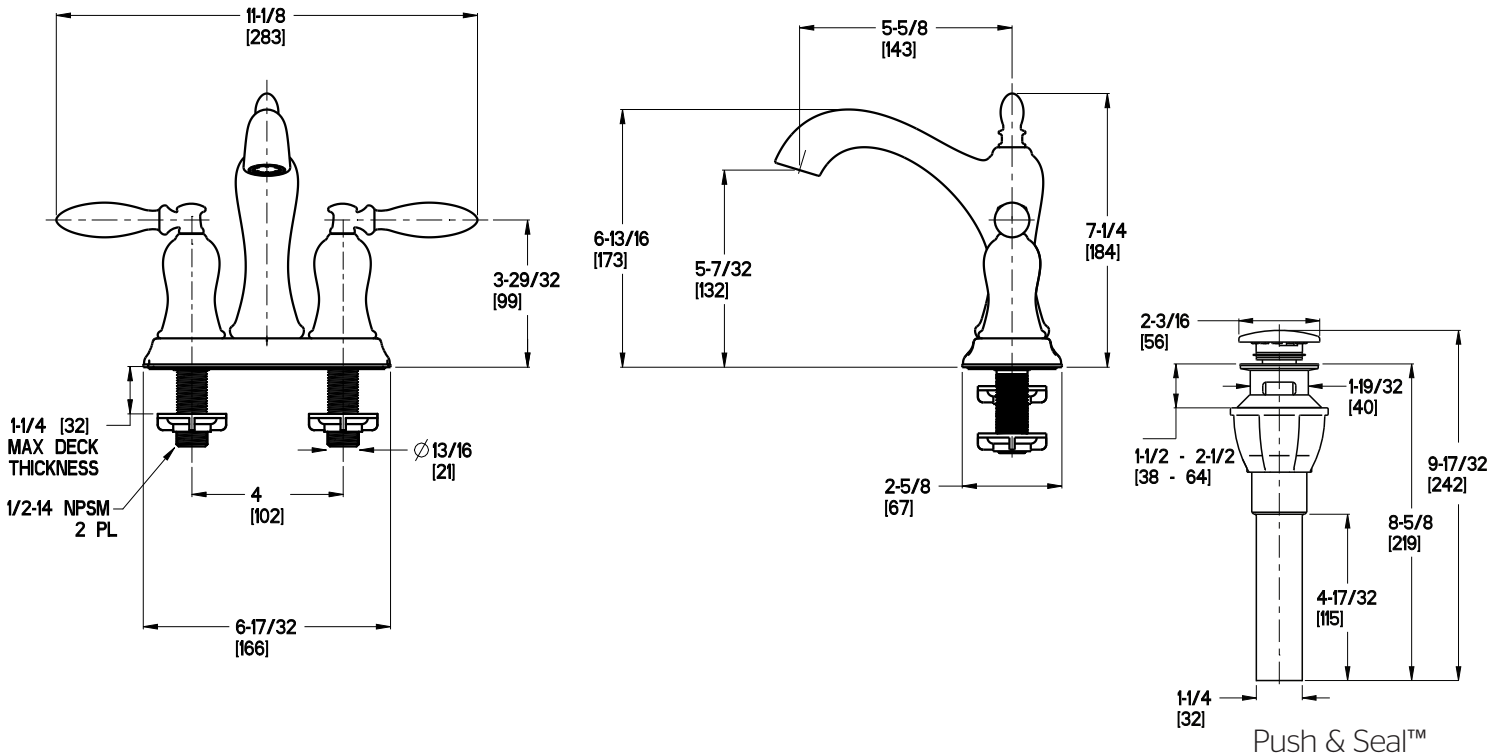

### Specifications

- 3-Hole Installation
- Pforever Seal
- Push & Seal™ Pop-Up

### Features

- 1.2 GPM Flow Rate
- 3-Hole Installation
- Level Handles
- 1/2" NPT Treaded Connection
- Push and Seal™ Pop-Up
- TiteSeal™ Deck Plate
- Pforever Seal Ceramic Disc Valves
- Pforever Warranty®

### Dimensions

Ø1 Min to Ø1-1/2 Max. Deck Hole Openings