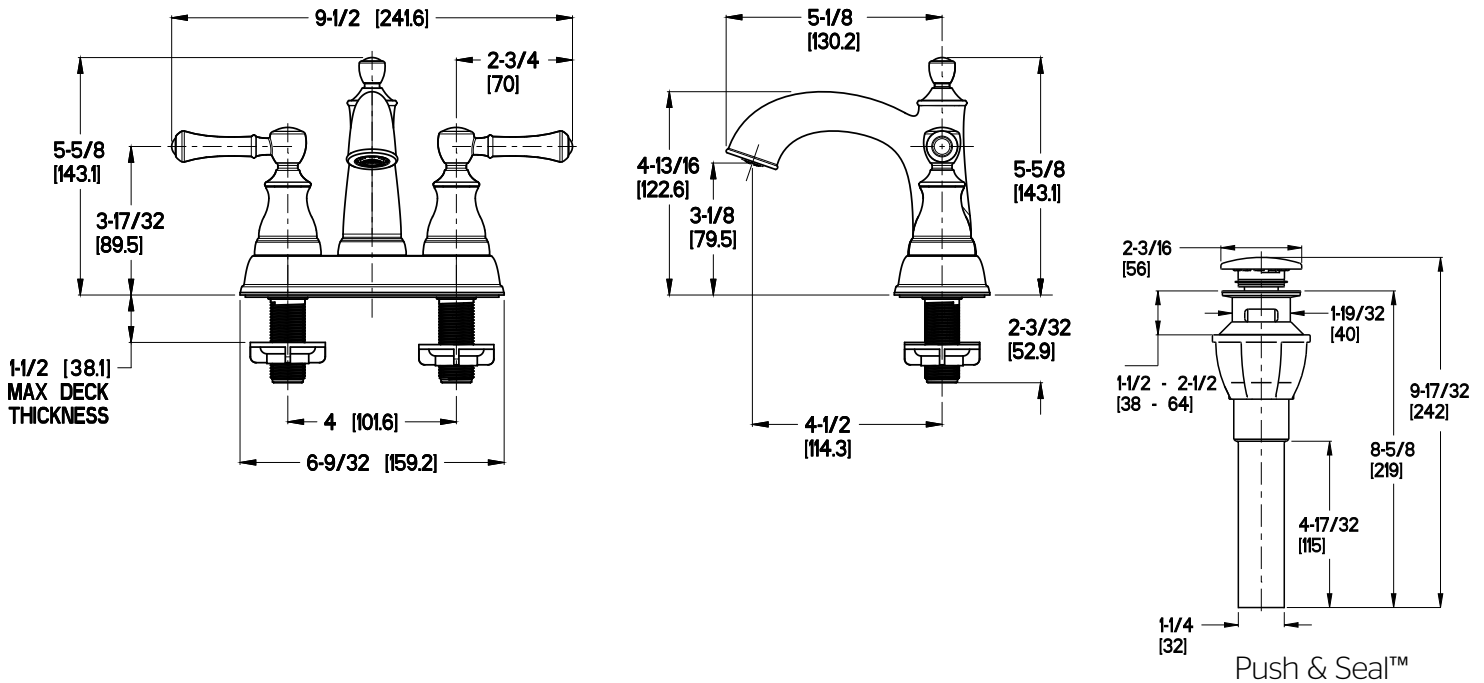

Autory™ 4" Centerset Lavatory Faucet

- LF-048-AUCC Finish(CC)
- LF-048-AUKK Finish(KK)
- LF-048-AUYY Finish(YY)

Specifications

- 3-Hole Installation
- Pforever Seal™
- Push & Seal™ Pop-Up

Features

- 1.2 GPM Flow Rate
- 3-Hole Installation
- Fixed Hubs
- Mounting Hardware Included
- PVD Finish (KK Finish Only)
- Push and Seal™ Pop-Up
- TiteSeal™ Deck Plate
- Pforever Seal™ Ceramic Disc Valves
- Limited Lifetime Warranty

Dimensions

Ø1 Min to Ø1-1/2 Max. Deck Hole Openings