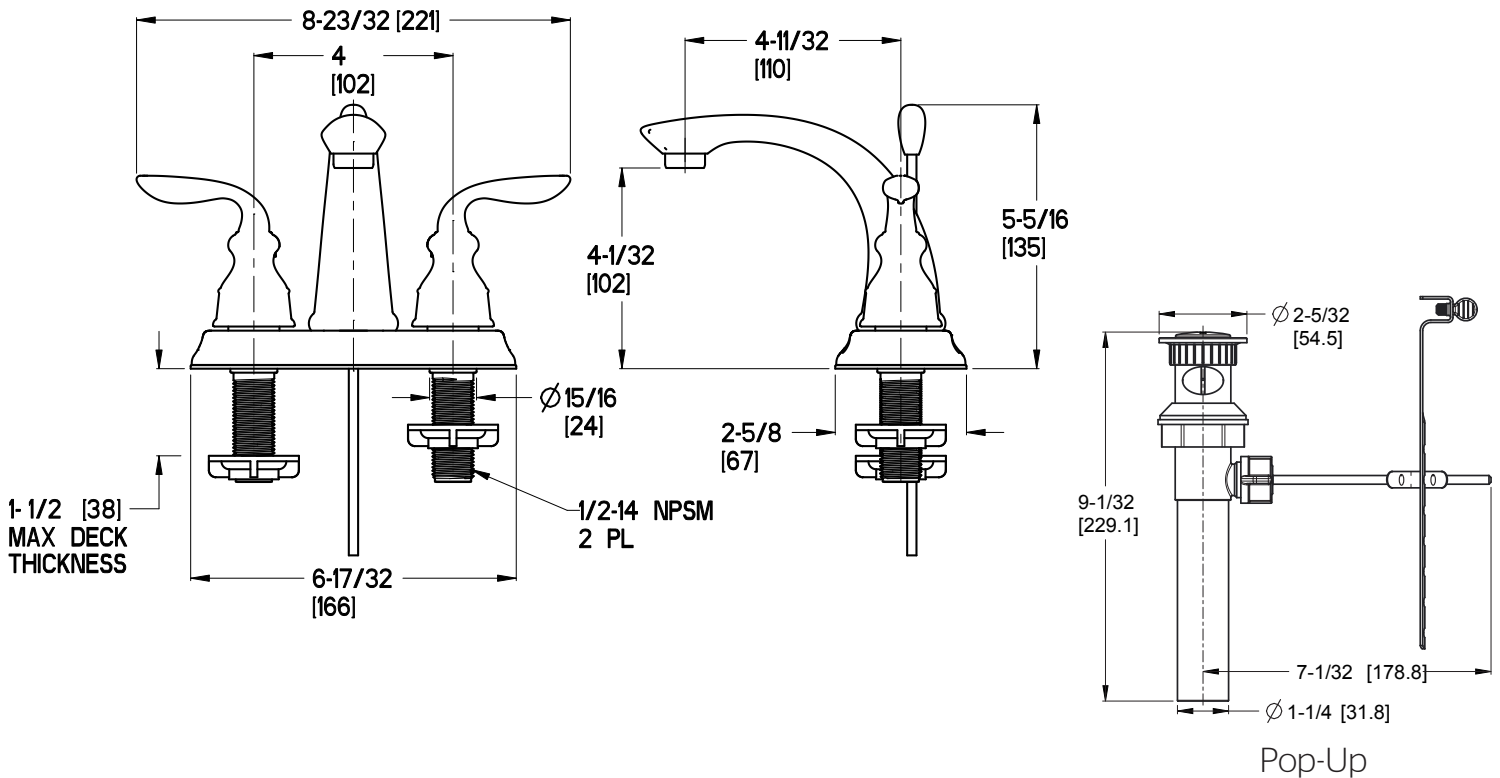

Avalon™ 4" Centerset Lavatory Faucet

- LF-048-CBOC Finish(C)
- LF-048-CBOK Finish(K)
- LF-048-CBOY Finish(Y)

Specifications

- Two-Handle
- 3-Hole Installation
- Pforever Seal

Features

- 1.2 GPM Flow Rate
- Solid Cast Brass Body and Spout
- Metal Lever Handles
- 3-Hole Installation
- Pop-Up Rod Included
- Includes Metal Supply Nuts
- High-Arc Decorative Spout
- Pforever Seal Ceramic Disc Valves
- Pforever Warranty®

Code Compliance

Pfister products are designed and manufactured in compliance with the following standards and codes:

- IAPMO Certified
- CSA B125 Certified
- ASME A112.18.1
- NSF 61/9 Annex G (Low lead)
- Cal Green Compliant
- CEC Compliant
- EPA WaterSense Certification 1.2 gpm, 4.5 L/Min
- ADA Compliant-ANSI A117.1 (Lever handles only)

Dimensions

$\varnothing 1$ Min to $\varnothing 1-1/2$ Max. Deck Hole Openings