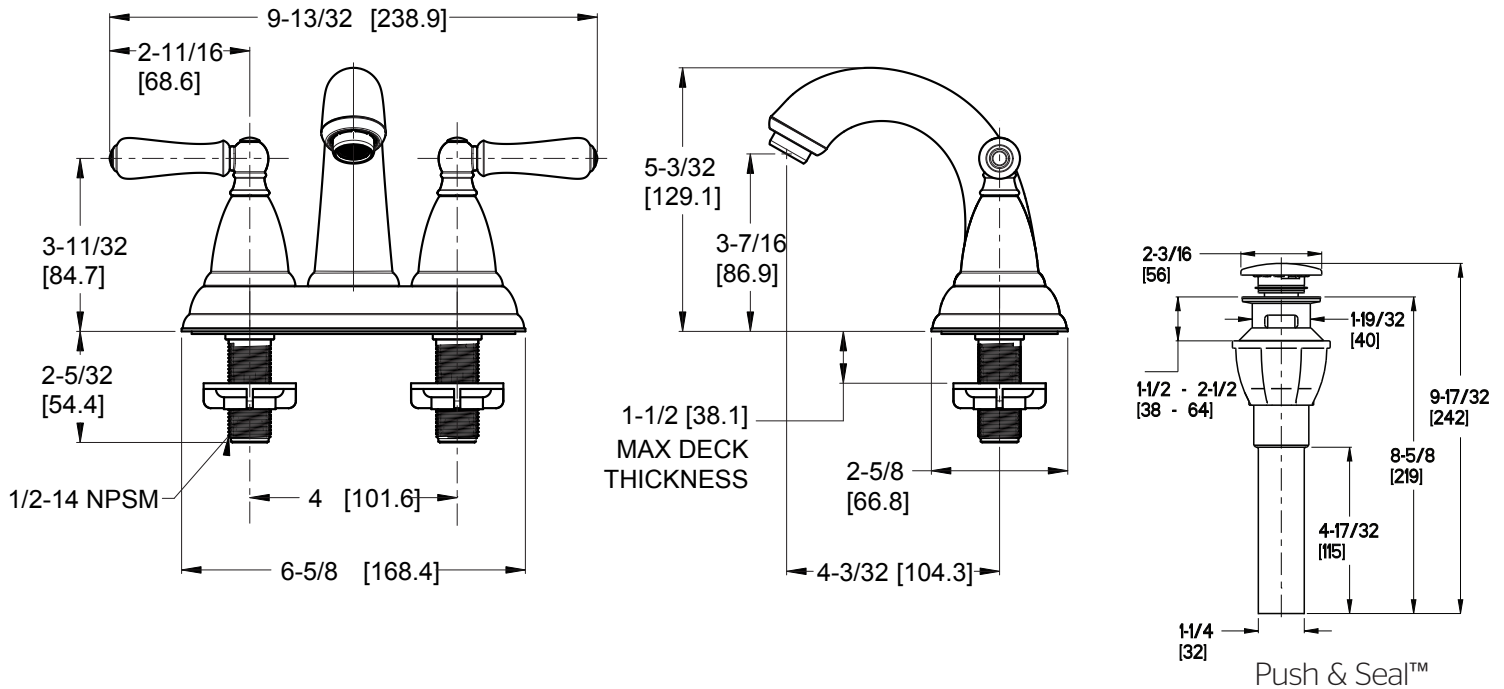

Canton™ 4" Centerset Lavatory Faucet

- LF-048-CNCC Finish(CC)
- LF-048-CNKK Finish(KK)

Specifications

- 3-Hole Installation
- Pforever Seal
- Push & Seal™ Pop-Up

Features

- 1.2 GPM Flow Rate
- All Metal Construction
- Washerless Cartridges
- 3-Hole Installation
- Fixed Hubs
- Mounting Hardware Included
- Push and Seal™ Pop-Up
- Shear Valves
- Pforever Warranty®

Dimensions

Ø1 Min to Ø1-1/2 Max. Deck Hole Openings