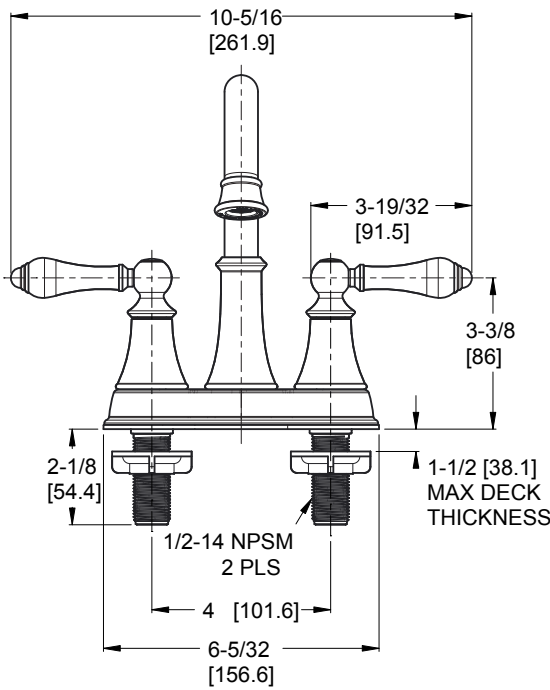

## Specifications

### Features

- 1.2 GPM Flow Rate
- 360° Swivel Spout
- Fixed Hubs
- 3-Hole Installation
- High Arc Spout
- Mounting Hardware Included
- PVD Finish (KK only)
- White Ceramic Handles (PC Only)
- Swivel Spout
- Push & Seal™ Pop-Up
- Pforever Warranty®

## Dimensions

Ø1 Min to Ø1-1/2 Max. Deck Hole Openings

For KK, UU, and YY Finish

Push & Seal™