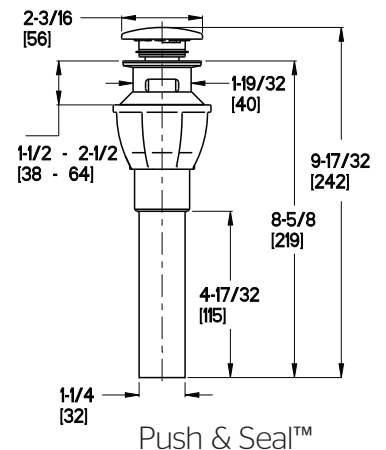

### Features

- 1.2 GPM Flow Rate
- 360° Swivel Spout
- Fixed Hubs
- 3-Hole Installation
- High Arc Spout
- Mounting Hardware Included
- PVD Finish (KK only)
- White Ceramic Handles (PC Only)
- Swivel Spout
- Push & Seal™ Pop-Up
- Pforever Warranty®

## Dimensions

Ø1 Min to Ø1-1/2 Max. Deck Hole Openings

For KK, UU, and YY Finish

Push & Seal™