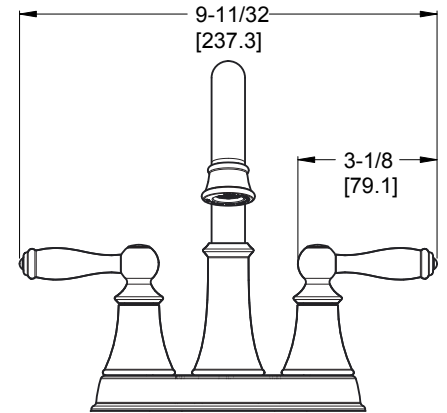

### Features

- 1.2 GPM Flow Rate
- 360° Swivel Spout
- Fixed Hubs
- 3-Hole Installation
- High Arc Spout
- Mounting Hardware Included
- PVD Finish (KK only)
- White Ceramic Handles (PC Only)
- Swivel Spout
- Push & Seal™ Pop-Up
- Pforever Warranty®

## Dimensions

Ø1 Min to Ø1-1/2 Max. Deck Hole Openings

For KK, UU, and YY Finish

Push & Seal™