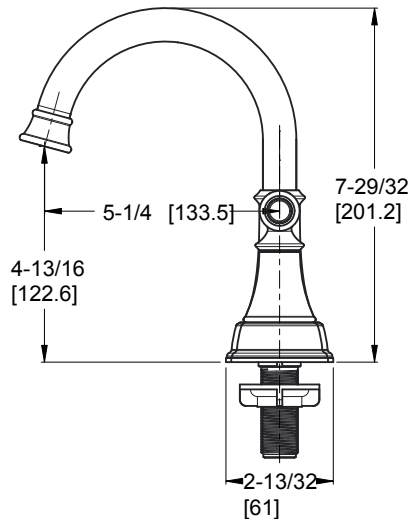

### Features

- 1.2 GPM Flow Rate
- 360° Swivel Spout
- Fixed Hubs
- 3-Hole Installation
- High Arc Spout
- Mounting Hardware Included
- PVD Finish (KK only)
- White Ceramic Handles (PC Only)
- Swivel Spout
- Push & Seal™ Pop-Up
- Pforever Warranty®

## Dimensions

Ø1 Min to Ø1-1/2 Max. Deck Hole Openings

For KK, UU, and YY Finish

Push & Seal™