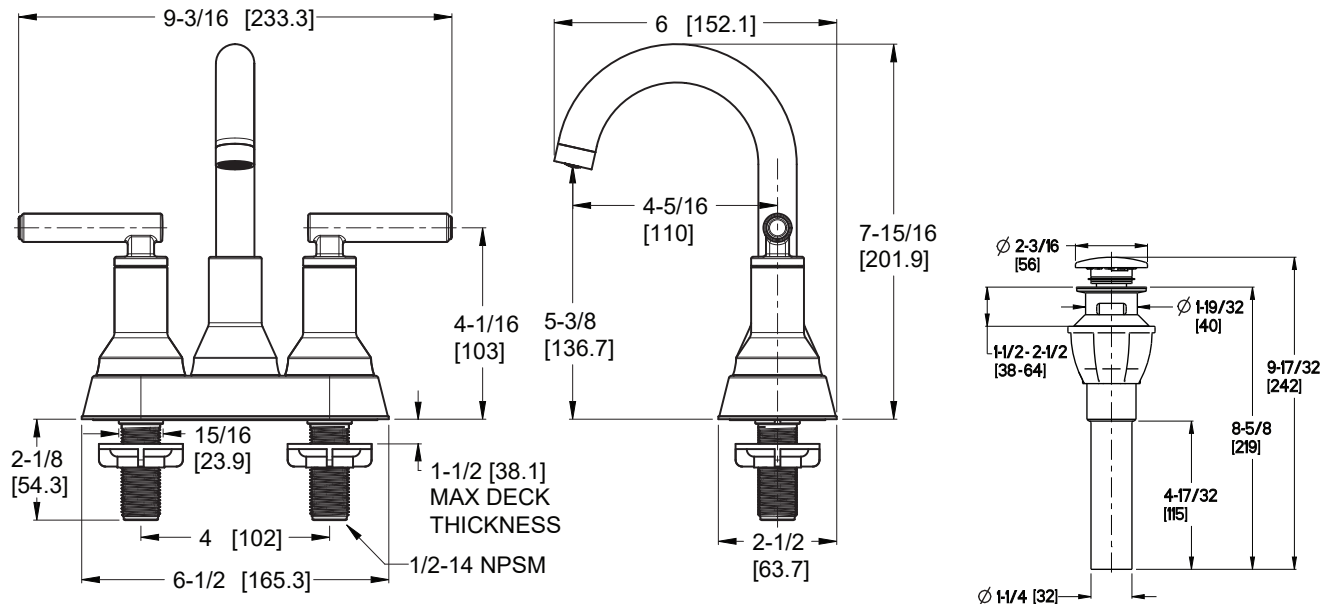

Capistrano™ 4" Centerset Lavatory Faucet

- LF-048-CSOBBG Finish(BBG)
- LF-048-CSOBG Finish(BG)
- LF-048-CSOGS Finish(GS)
- LF-048-CSOSDB Finish(SDB)

Specifications

Features

- 1.2 GPM Flow Rate
- 360° Rotating Spout
- Mounting Hardware Included
- Spot Defense™ Finish Resists Spots and Fingerprints (GS and SDB Only)
- Push & Seal™ Drain Included
- Supply Lines Not Included
- TiteSeal™ Technology
- Washerless Cartridges
- Limited Lifetime Warranty

Dimensions

Push & Seal™ Drain

Ø1 Min to Ø1-1/2 Max. Deck Hole Openings