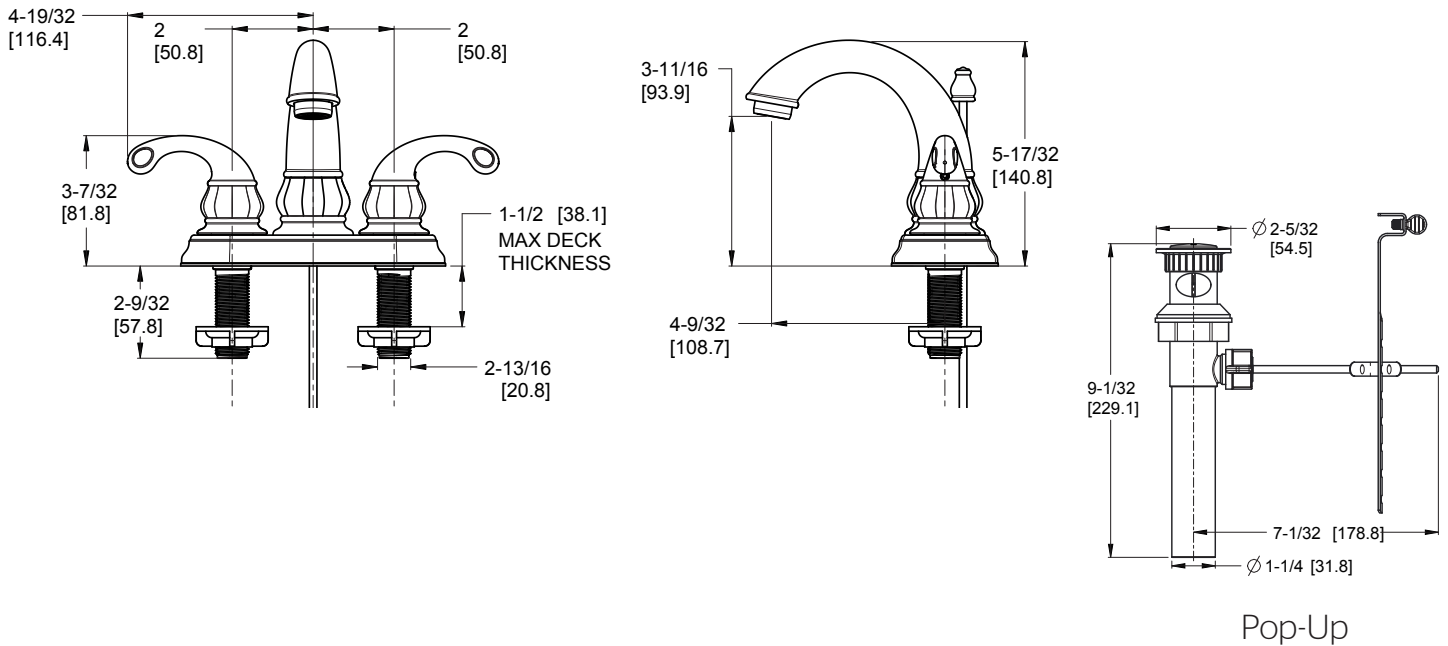

Treviso™ 4" Centerset Lavatory Faucet

- LF-048-DC00 Finish(C)
- LF-048-DK00 Finish(K)
- LF-048-DY00 Finish(Y)

Specifications

- 3-Hole Installation
- Pop-Up Drain Included

Features

- 1.2 GPM Flow Rate
- Fixed Hub
- 3-Hole Installation
- Mounting Hardware Included
- Pop-Up Drain Included
- Pforever Warranty®

Dimensions

Ø1 Min to Ø1-1/2 Max. Deck Hole Openings