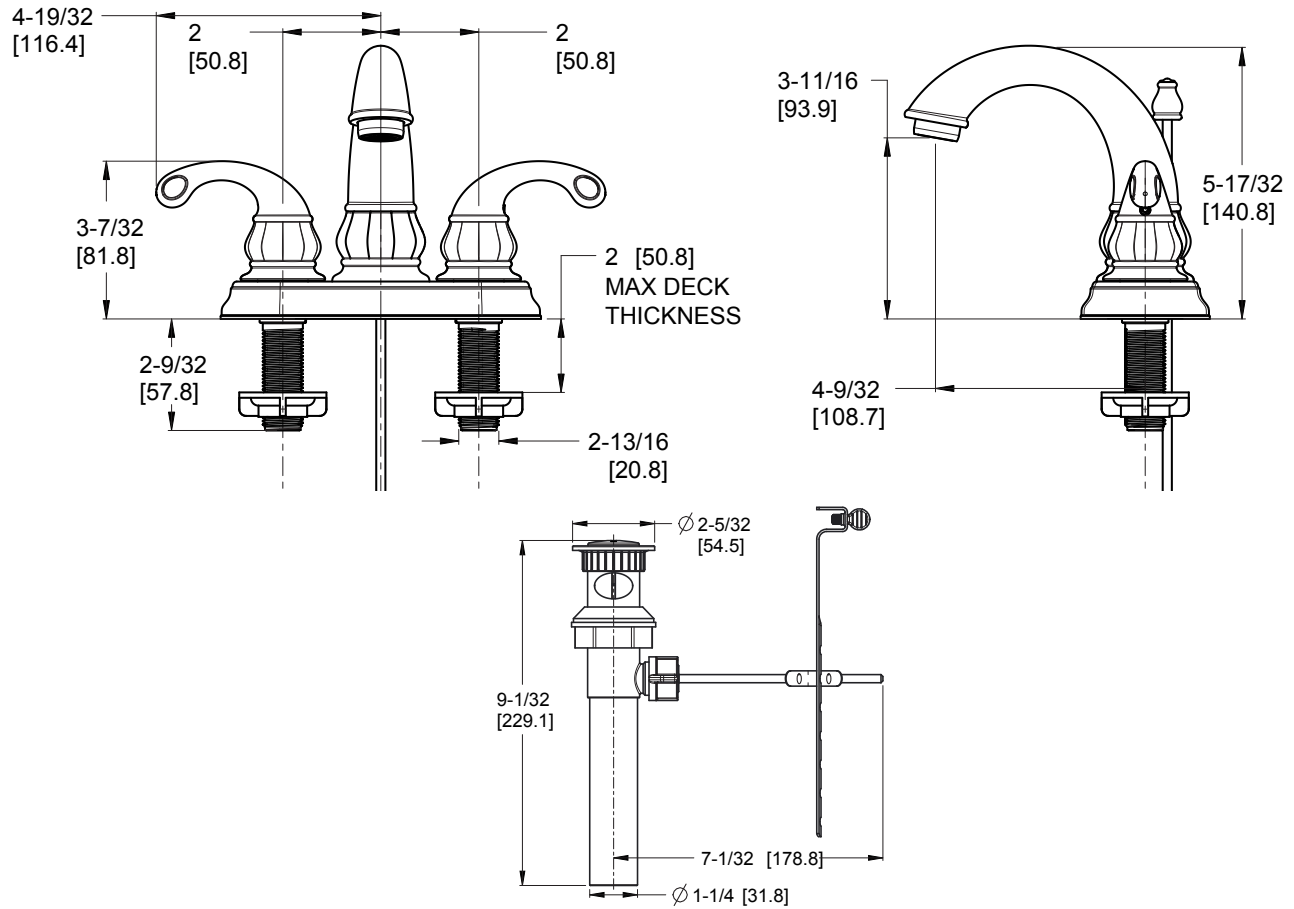

Treviso™ 4" Centerset Lavatory Faucet

- LF-048-DC00 Finish(C)
- LF-048-DK00 Finish(K)
- LF-048-DY00 Finish(Y)

Specifications

- 3-Hole Installation
- Pop-Up Drain Included

Features

- 1.2 GPM Flow Rate
- Fixed Hubs
- 3-Hole Installation
- Mounting Hardware Included
- Pop-Up Drain Included
- Pforever Warranty®

Code Compliance

Pfister products are designed and manufactured in compliance with the following standards and codes:

- IAPMO Certified
- CSA B125 Certified
- ASME A112.18.1
- NSF 61/9 Annex G (Low lead)
- Cal Green Compliant
- CEC Compliant
- ADA Compliant-ANSI A117.1 (Lever handles only)
- EPA WaterSense Certification 1.2 gpm, 4.5 L/Min

Dimensions

Ø1 Min to Ø1-1/2 Max. Deck Hole Openings

Pop-Up