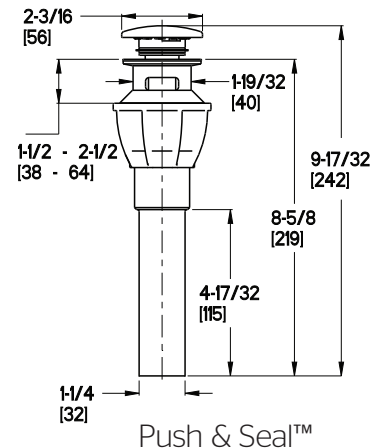

4" Centerset Lavatory Faucet

- *LF-048-HLBB Finish(BB)
- LF-048-HLCC Finish(CC)
- LF-048-HLKK Finish(KK)
- LF-048-HLYY Finish(Y Y)

**International Only*

Specifications

- 3-Hole Installation
- Push & Seal™ Pop-Up

Features

- 1.2 GPM Flow Rate
- Fixed Hub
- 3-Hole Installation
- High Arc Spout
- Mounting Hardware Included
- TiteSeal™ Deckplate
- PVD Finish (KK Finish Only)
- Push & Seal™ Pop-Up
- Pforever Warranty®

Dimensions

Ø1 Min to Ø1-1/2 Max. Deck Hole Openings