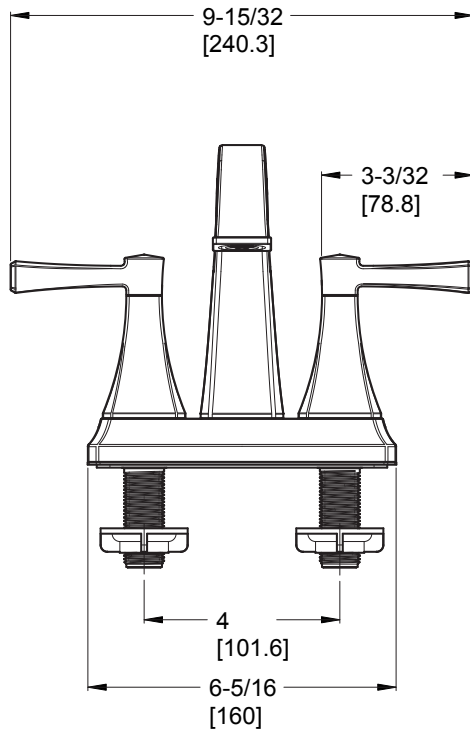

4" Centerset Lavatory Faucet

- *LF-048-HLBB Finish(BB)
- LF-048-HLCC Finish(CC)
- LF-048-HLKK Finish(KK)
- LF-048-HLYY Finish(Y Y)

**International Only*

Specifications

- 3-Hole Installation
- Push & Seal™ Pop-Up

Features

- 1.2 GPM Flow Rate
- Fixed Hub
- 3-Hole Installation
- High Arc Spout
- Mounting Hardware Included
- TiteSeal™ Deckplate
- PVD Finish (KK Finish Only)
- Push & Seal™ Pop-Up
- Pforever Warranty®

Dimensions

Ø1 Min to Ø1-1/2 Max. Deck Hole Openings