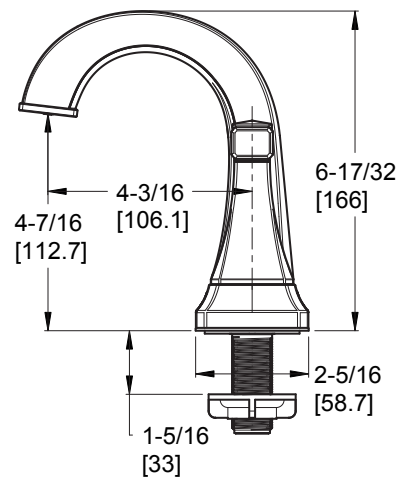

4" Centerset Lavatory Faucet

- *LF-048-HLBB Finish(BB)
- LF-048-HLCC Finish(CC)
- LF-048-HLKK Finish(KK)
- LF-048-HLYY Finish(Y Y)

**International Only*

Specifications

- 3-Hole Installation
- Push & Seal™ Pop-Up

Features

- 1.2 GPM Flow Rate
- Fixed Hub
- 3-Hole Installation
- High Arc Spout
- Mounting Hardware Included
- TiteSeal™ Deckplate
- PVD Finish (KK Finish Only)
- Push & Seal™ Pop-Up
- Pforever Warranty®

Dimensions

Ø1 Min to Ø1-1/2 Max. Deck Hole Openings