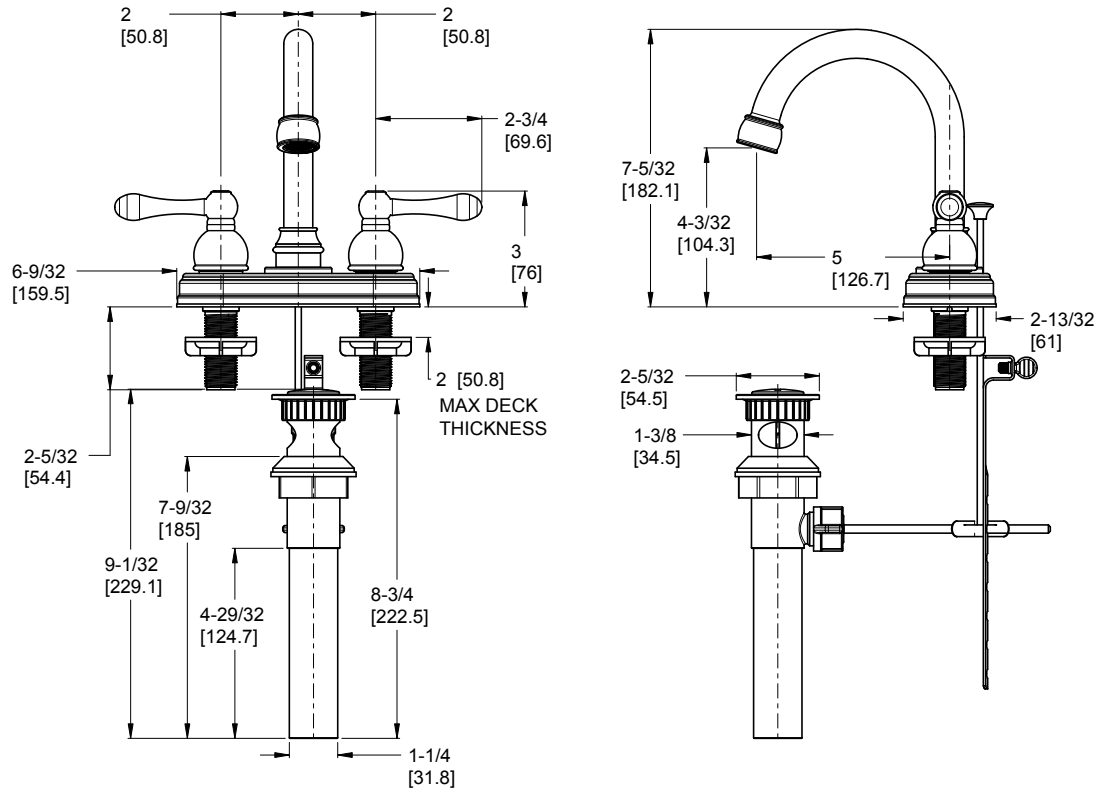

### Specifications

- 3-Hole Installation
- Pforever Seal
- Pop-Up Drain Included

### Features

- 1.2 GPM Flow Rate
- 360° Rotating Spout
- 3-Hole Installation
- All Metal Construction
- High Arc Spout
- Mounting Hardware Included
- Mounting Posts Included
- Pop-Up Drain Included
- Washerless Cartridges
- Pforever Warranty®

### Dimensions

Ø1 Min to Ø1-1/2 Max. Deck Hole Openings