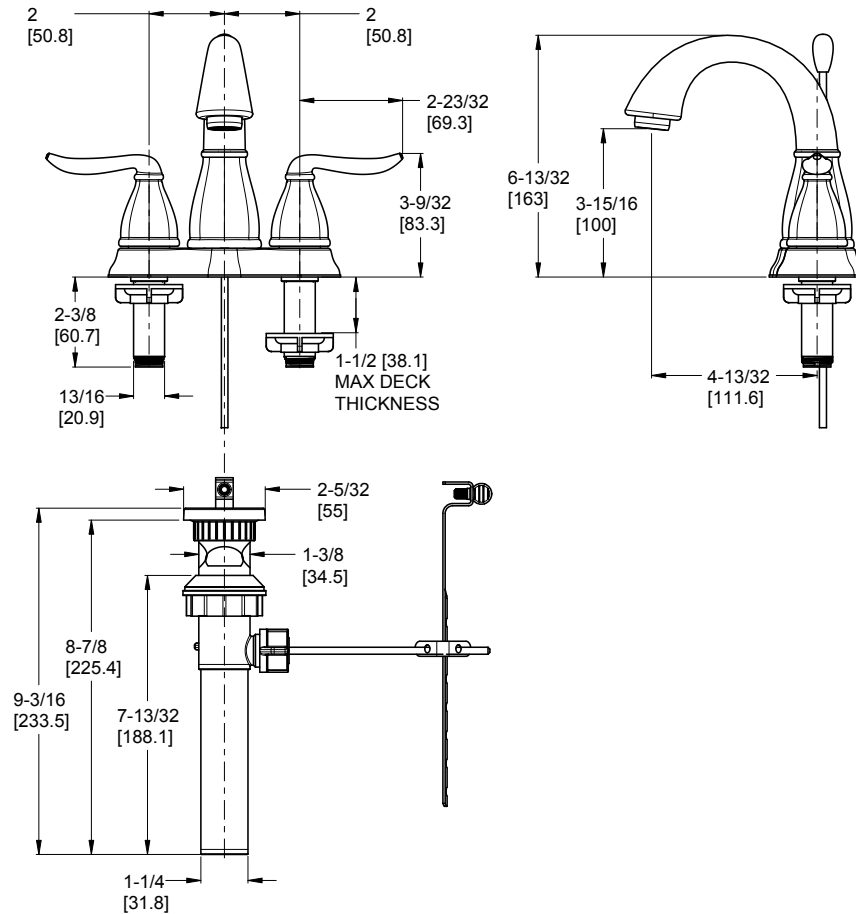

Sedona™ 4" Centerset Lavatory Faucet

- LF-048-LTOK Finish(K)
- LF-048-LTOY Finish(Y)

Specifications

- 3-Hole Installation
- Pforever Seal
- Pop-Up Drain Included

Features

- 1.2 GPM Flow Rate
- 3-Hole Installation
- All Metal Construction
- Mounting Hardware Included
- Mounting Posts Included
- Pop-Up Drain Included
- Pforever Seal Ceramic Disc Valves
- Pforever Warranty®

Dimensions

Ø1 Min to Ø1-1/2 Max. Deck Hole Openings