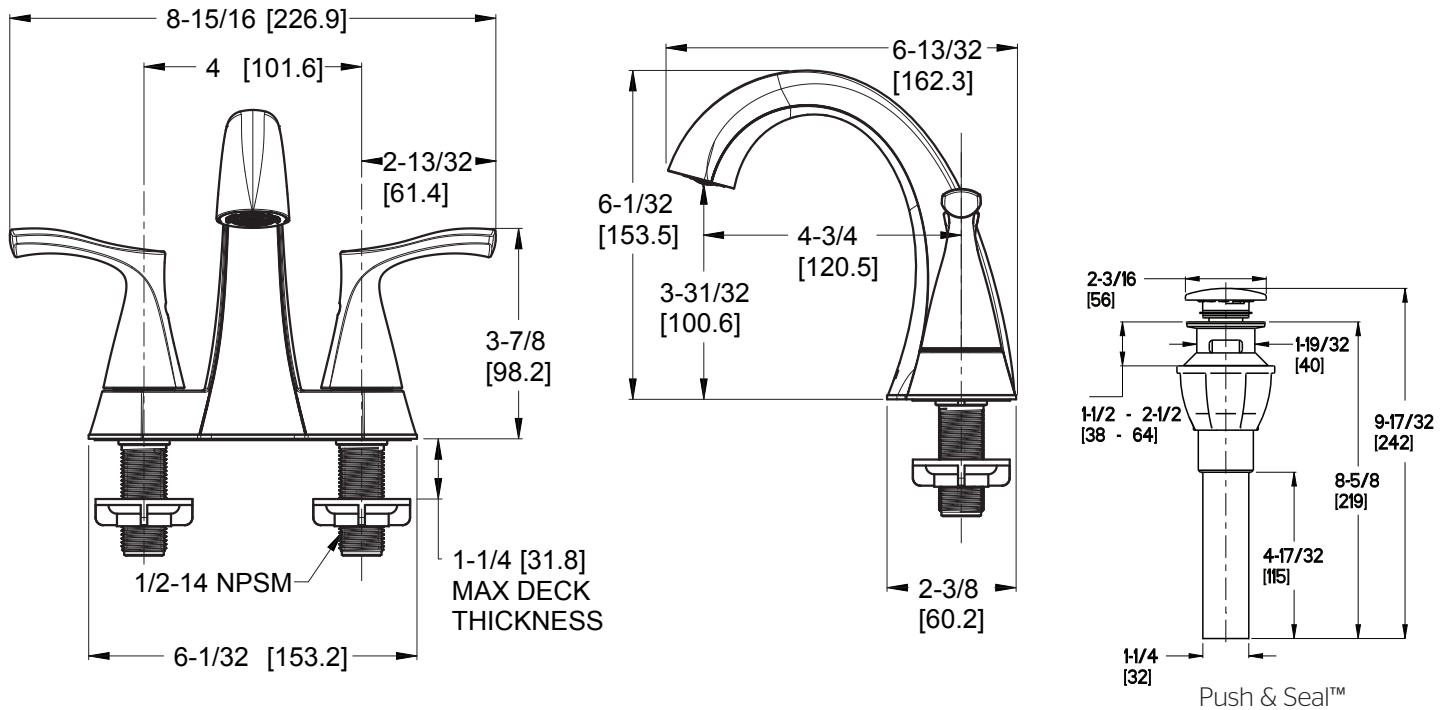

### Specifications

- Push & Seal™ Pop-Up
- TiteSeal™ Deckplate

### Dimensions

Ø1 Min to Ø1-1/2 Max. Deck Hole Openings