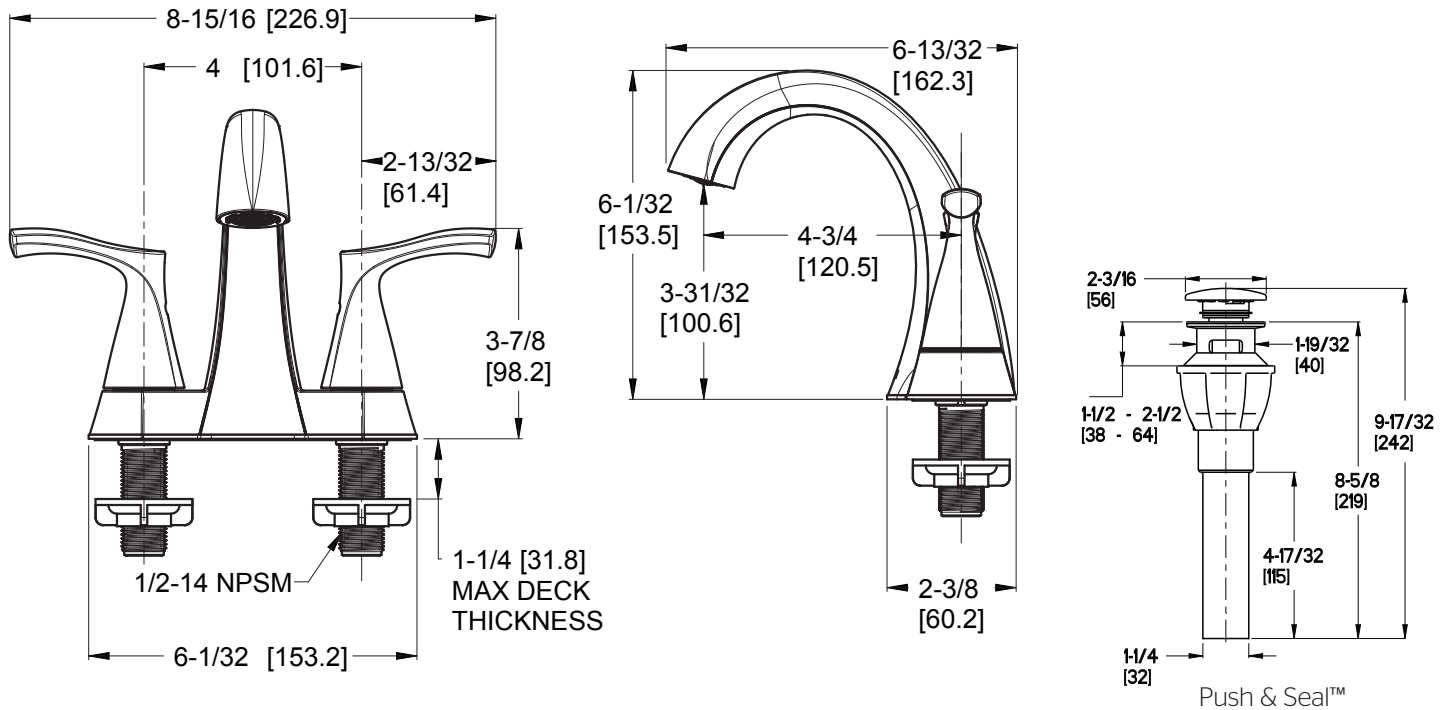

#### Features

- 1.2 GPM Flow Rate
- TiteSeal™ Deckplate
- Push & Seal™ Pop-Up
- Shear Valves
- Pforever Warranty®

### Dimensions

Ø1 Min to Ø1-1/2 Max. Deck Hole Openings