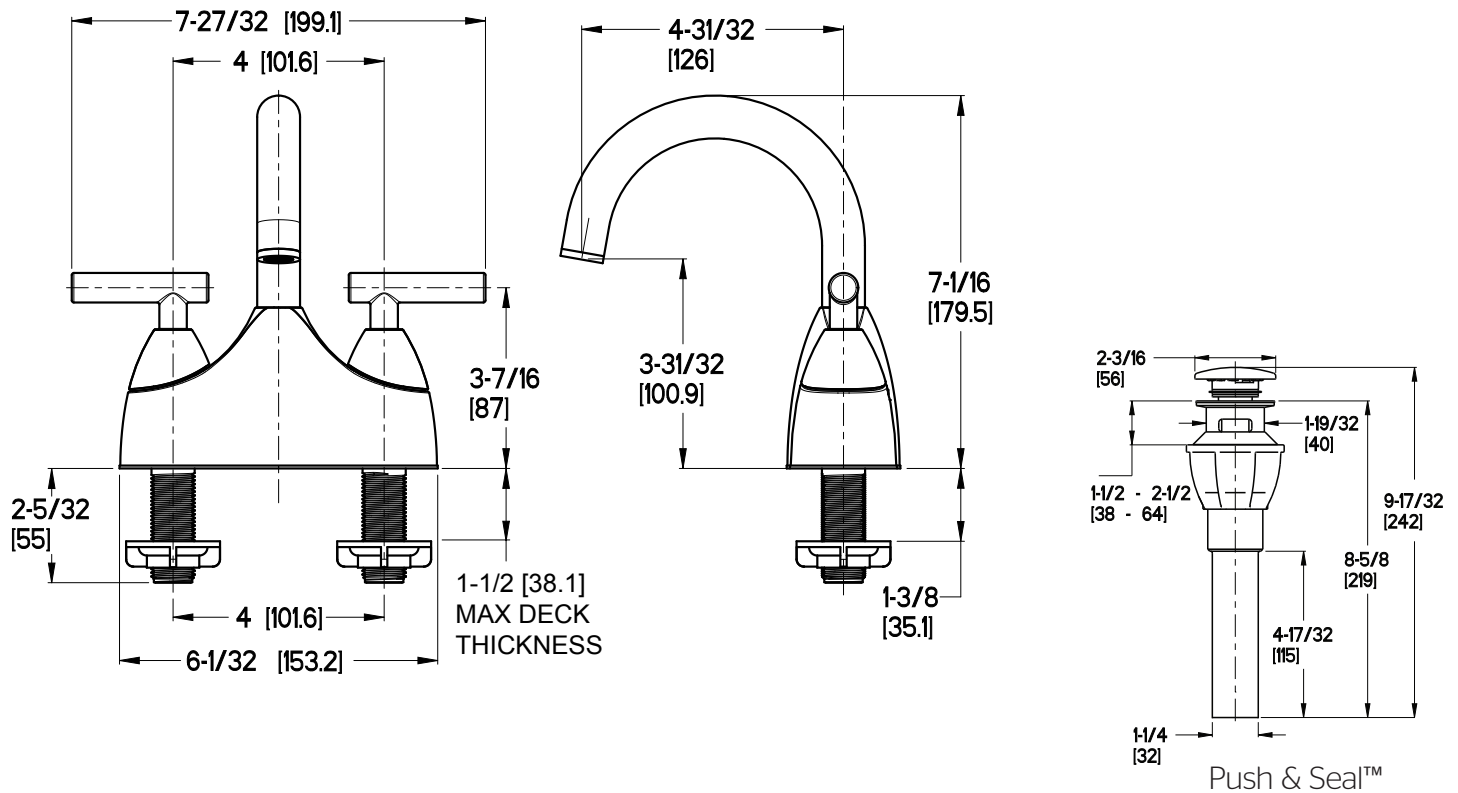

Contempra™ 4" Centerset Lavatory Faucet

- LF-048-NC00 Finish(C)
- LF-048-NK00 Finish(K)

Specifications

- 3-Hole Installation
- Pforever Seal
- Push & Seal™ Pop-Up

Features

- 1.2 GPM Flow Rate
- All Metal Construction
- Fixed Hubs
- High Arc Spout
- Mounting Hardware Included
- Mounting Posts Included
- Push and Seal™ Pop-Up
- Pforever Seal Ceramic Disc Valves
- Pforever Warranty®

Dimensions

Ø1 Min to Ø1-1/2 Max. Deck Hole Openings